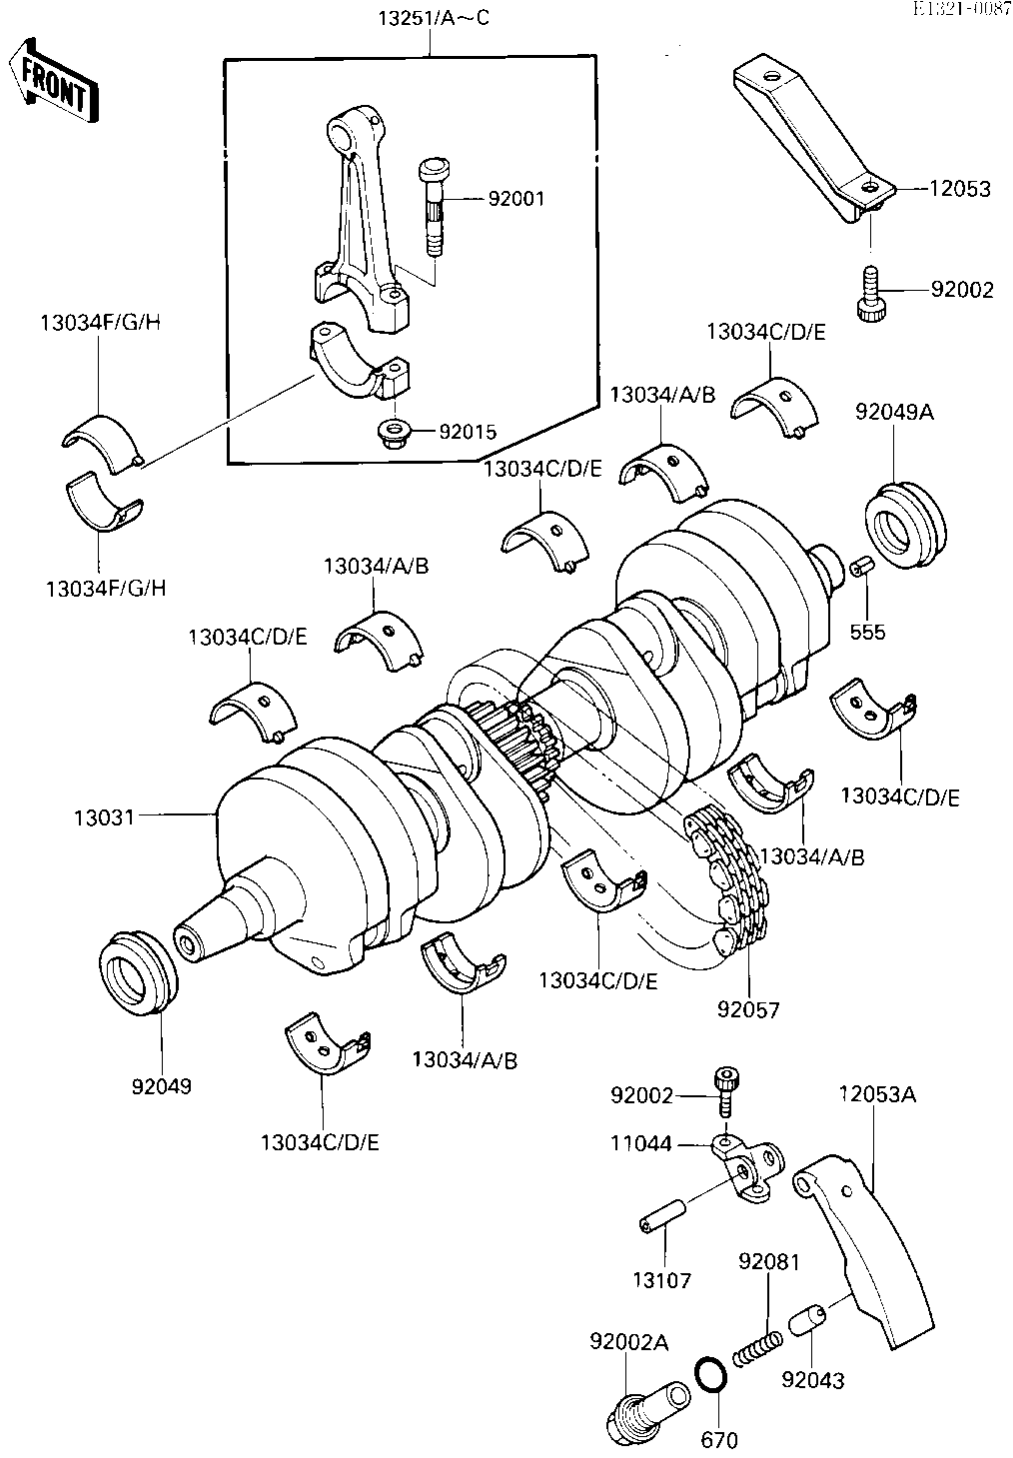

# 1987 Ninja® 600RX PARTS DIAGRAM

## CRANKSHAFT

Re  
No

## CRANKSHAFT

ITEM NAME	PART NUMBER	QUANTITY
BRACKET,CHAIN GUIDE (Ref # 11044)	11044-1075	1
GUIDE-CHAIN,UPP (Ref # 12053)	12053-1156	1
GUIDE-CHAIN,LWR (Ref # 12053A)	12053-1157	1
CRANKSHAFT-COMP (Ref # 13031)	13031-1191	1
METAL,BRG,"BROWN"MARK (Ref # 13034)	13034-1016	AR
METAL,BRG"BLACK"MARK (Ref # 13034A)	13034-1017	AR
METAL,BRG,"BLUE"MARK (Ref # 13034B)	13034-1018	AR
BUSHING,CRANKSHAFT,BL (Ref # 13034C)	13034-1064	AR
BUSHING,CRANKSHAFT,BL (Ref # 13034D)	13034-1065	AR
BUSHING,CRANKSHAFT,BR (Ref # 13034E)	13034-1066	AR
BUSHING,CONNECTING RO (Ref # 13034F)	13034-1067	AR
BUSHING,CONNECTING RO (Ref # 13034G)	13034-1068	AR
BUSHING,CONNECTING RO (Ref # 13034H)	13034-1069	AR
SHAFT,L=24.5 (Ref # 13107)	13107-1142	1
ROD-ASSY-CONNECTING,J (Ref # 13251)	13251-1059-JJ	4
ROD-ASSY-CONNECTING,I (Ref # 13251A)	13251-1059-II	4
ROD-ASSY-CONNECTING,J (Ref # 13251B)	13251-1059-JJ	4
ROD-ASSY-CONNECTING,K (Ref # 13251C)	13251-1059-KK	4
BOLT,CONNECTING ROD,8 (Ref # 92001)	92001-1887	8
BOLT,SOCKET,6X14 (Ref # 92002)	92002-1192	4
BOLT (Ref # 92002A)	92002-1479	1
NUT,FLANGED,8MM (Ref # 92015)	92015-1311	8
PIN-NEUTRAL POSITION (Ref # 92043)	92043-076	1
OIL SEAL,HSCY 25X36X7 (Ref # 92049)	92049-1013	1
OIL SEAL,HSCY25397 (Ref # 92049A)	92050-081	1
CHAIN,#63-139X50L (Ref # 92057)	92057-1011	1
SPRING (Ref # 92081)	92081-112	1
PIN-SPRING,4X8 (Ref # 555)	555A0408	1
"O" RING,16MM (Ref # 670)	670B2016	1