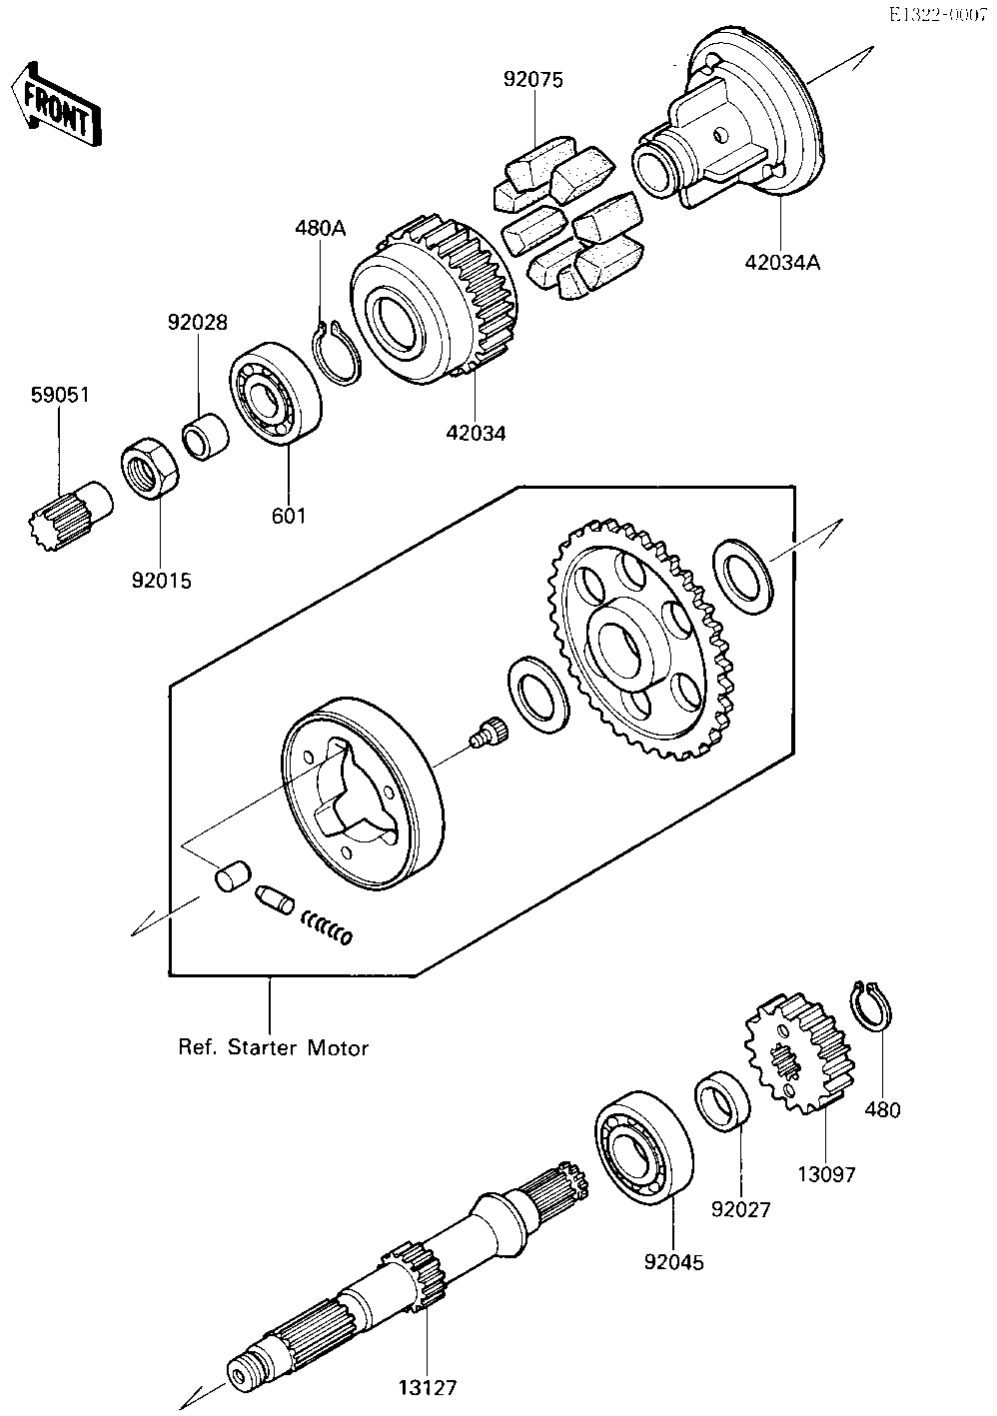

1987 Ninja® 600RX PARTS DIAGRAM

SECONDARY SHAFT

Re
N

1987 Ninja® 600RX PARTS LIST

SECONDARY SHAFT

ITEM NAME	PART NUMBER	QUANTITY
GEAR-PRIMARY SPUR,28T (Ref # 13097)	13097-1141	1
SHAFT-TRANSMISSION IN (Ref # 13127)	13127-1123	1
COUPLING,OUTER (Ref # 42034)	42034-1004	1
COUPLING,INNER (Ref # 42034A)	42034-1005	1
GEAR-SPUR,10T (Ref # 59051)	59051-1137	1
NUT 20MM (Ref # 92015)	92016-028	1
COLLAR (Ref # 92027)	92027-1438	1
BUSHING,SECONDARY (Ref # 92028)	92028-1037	1
BEARING,BALL,#63/22X (Ref # 92045)	92045-1017	1
DAMPER RUBBER,COUPLNG (Ref # 92075)	92075-1070	8
CIRCLIP,22MM (Ref # 480)	480J2200	1
CIRCLIP 28MM (Ref # 480A)	480J2800	1
BEARING BALL #6205 (Ref # 601)	601B6205	1