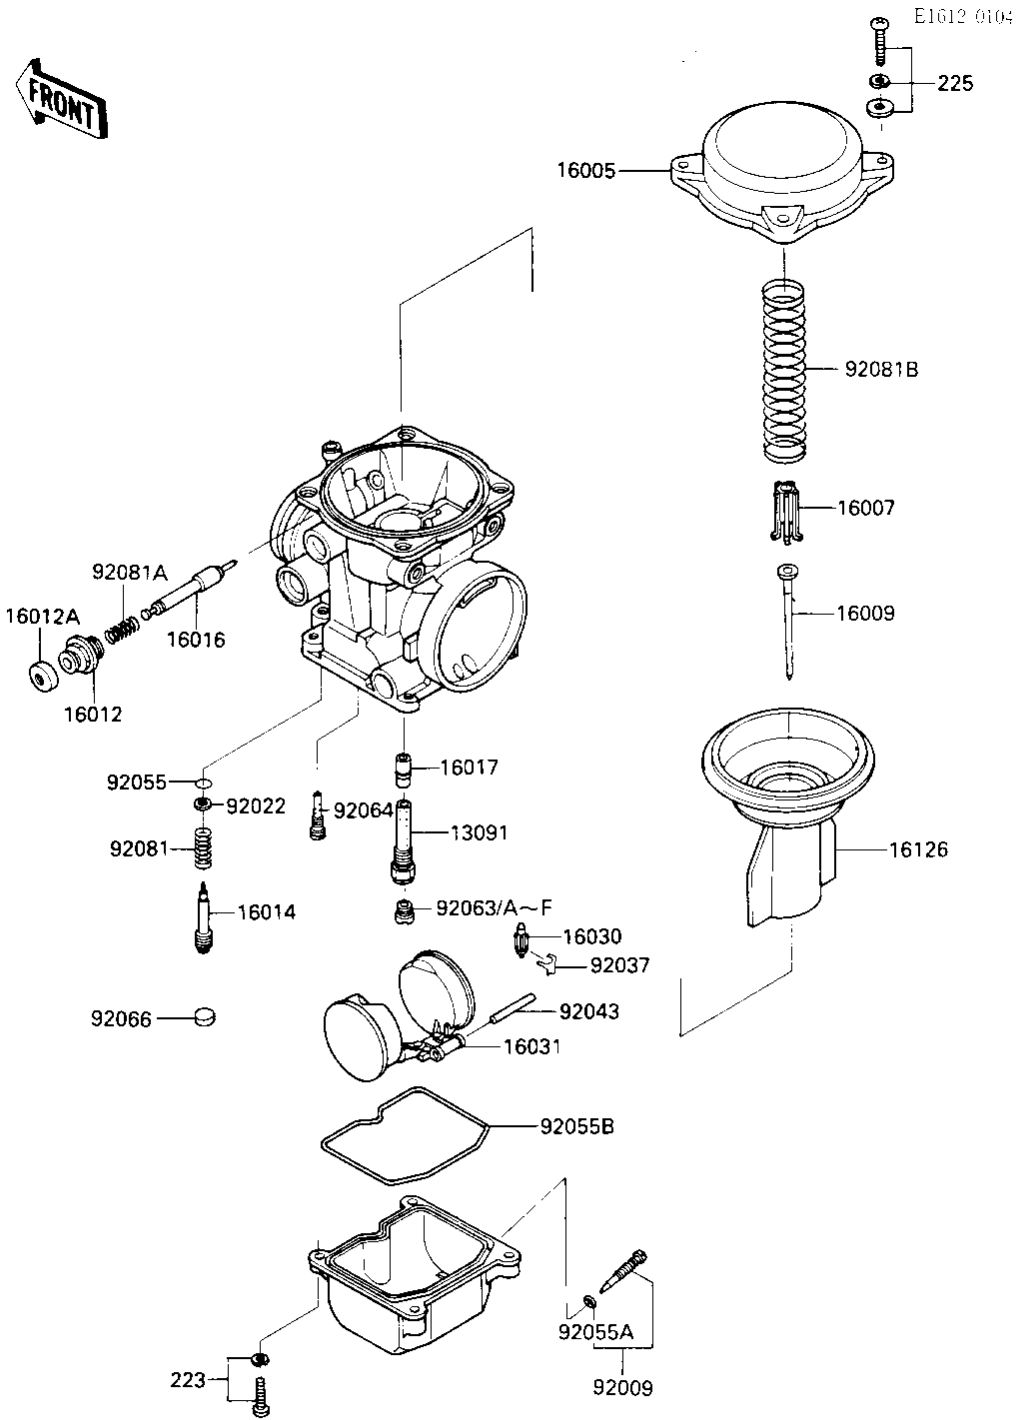

# 1987 Ninja® 600RX PARTS DIAGRAM

## CARBURETOR PARTS

Re  
N

## CARBURETOR PARTS

ITEM NAME	PART NUMBER	QUANTITY
HOLDER (Ref # 13091)	13091-1391	4
TOP-CHAMBER (Ref # 16005)	16005-1056	4
SEAT-SPRING (Ref # 16007)	16007-1120	4
NEEDLE-JET,N27L (Ref # 16009)	16009-1270	4
CAP-STARTER PLUNGER (Ref # 16012)	16012-1051	4
CAP-STARTER PLUNGER (Ref # 16012A)	16012-1052	4
SCREW-PILOT AIR (Ref # 16014)	16014-1054	4
PLUNGER,STARTER (Ref # 16016)	16016-1061	4
JET-NEEDLE (Ref # 16017)	16017-1286	4
FLOAT VALVE (Ref # 16030)	16030-1007	4
FLOAT (Ref # 16031)	16031-1056	4
VALVE,VACUUM (Ref # 16126)	16126-1160	4
SCREW,DRAIN (Ref # 92009)	92009-1095	4
WASHER,PLAIN (Ref # 92022)	92022-1003	4
CLIP,FLOAT VALVE (Ref # 92037)	16044-007	4
PIN,FLOAT (Ref # 92043)	92043-1148	4
O RING,PILOT ADJ (Ref # 92055)	92055-1002	4
"O" RING,DRAIN SCREW (Ref # 92055A)	92055-1053	4
RING-O,FLOAT CHAMBER (Ref # 92055B)	92055-1222	4
JET-MAIN #110 (Ref # 92063)	92063-1114	4
MAIN JET,#100 (Ref # 92063A)	92063-1008	2
MAIN JET,#105 (Ref # 92063B)	92063-1009	2
MAIN JET,#105 (Ref # 92063C)	92063-1009	4
JET-MAIN,#102 (Ref # 92063D)	92063-1115	4
JET-MAIN #108 (Ref # 92063E)	92063-1116	2
JET-MAIN #108 (Ref # 92063E)	92063-1116	4
JET-MAIN #112 (Ref # 92063F)	92063-1117	2
JET-MAIN #112 (Ref # 92063F)	92063-1117	4
JET-PILOT (Ref # 92064)	92064-1119	4

## CARBURETOR PARTS

ITEM NAME	PART NUMBER	QUANTITY
PLUG,PILOT SCREW (Ref # 92066)	92066-1051	4
SPRING,PIROT ADJ SCRW (Ref # 92081)	92081-1002	4
SPRING,STARTER PLUNGE (Ref # 92081A)	92081-1761	4
SPRING,VACUUM VALVE (Ref # 92081B)	92081-1912	4
SCREW-PAN-WS-CROS (Ref # 223)	223C0416	16
SCREW-PAN-WSP-CROS (Ref # 225)	225C0418	15