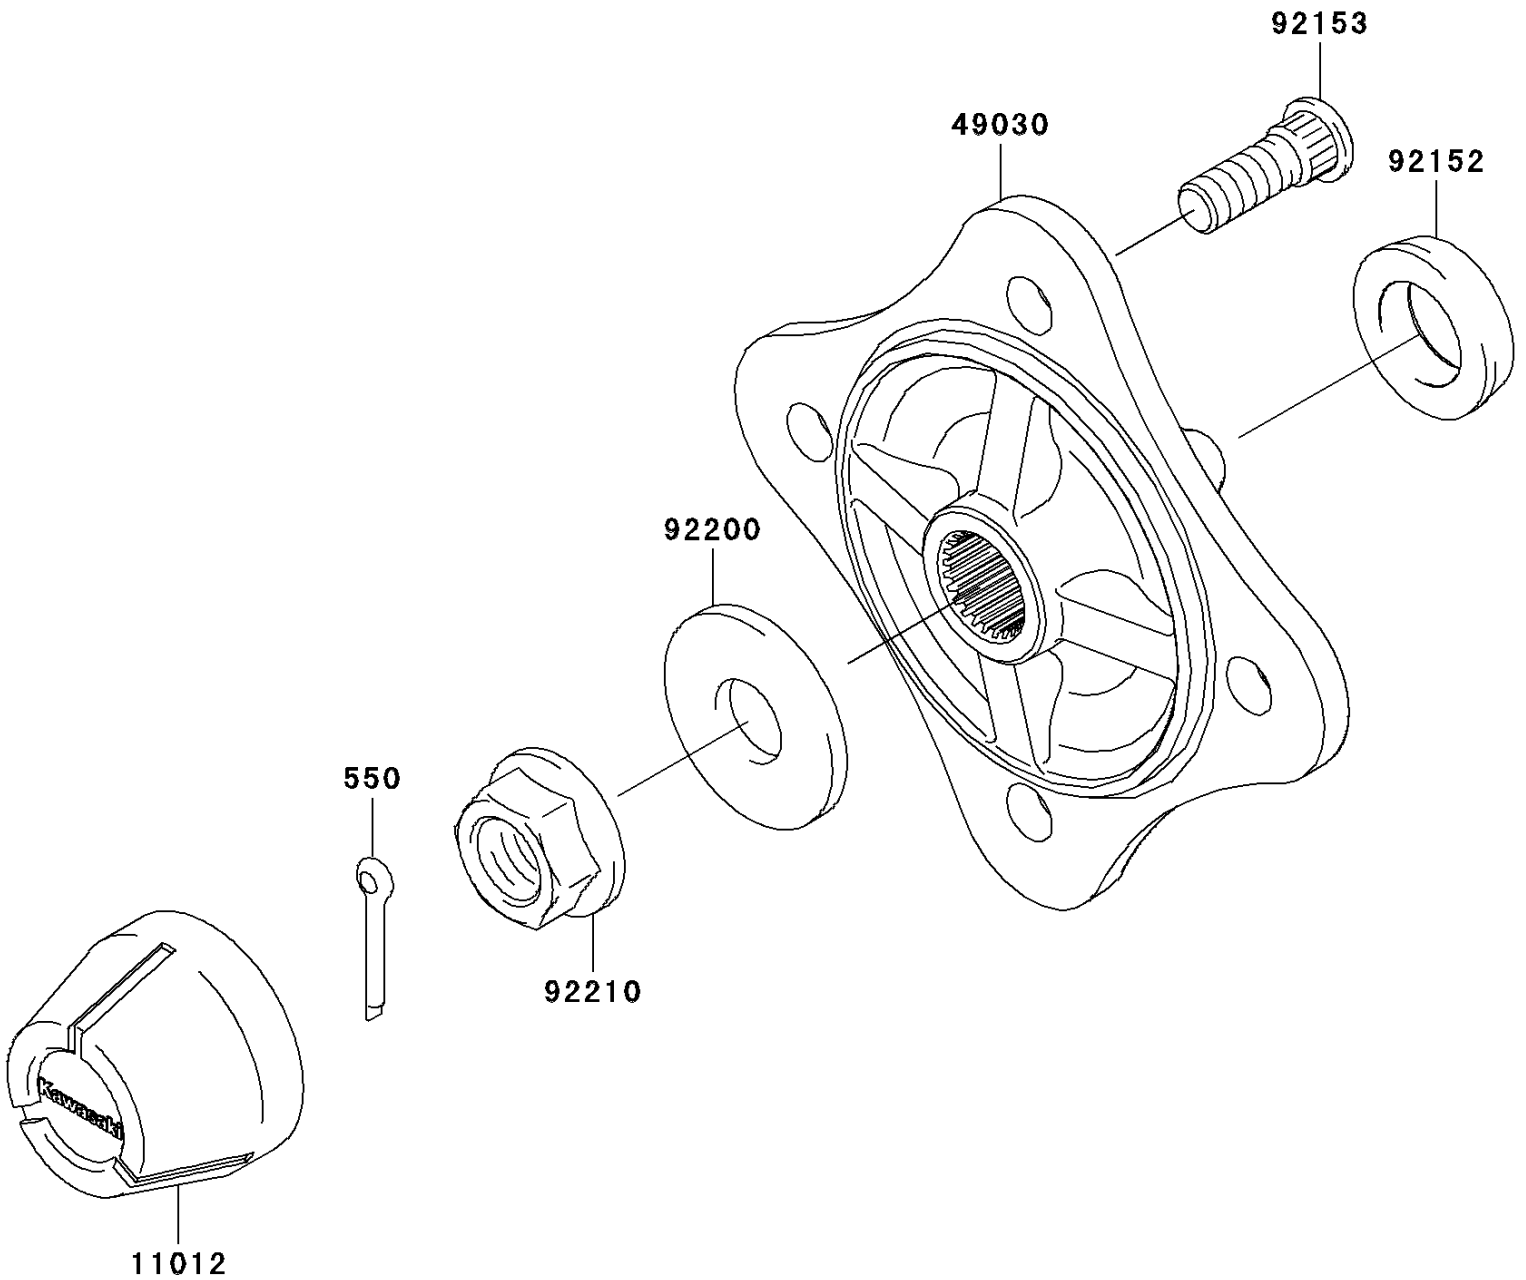

2008 Teryx® 750 4x4 NRA OUTDOORS™ PARTS DIAGRAM

Rear Hubs/Brakes

F2240

2008 Teryx® 750 4x4 NRA OUTDOORS™ PARTS LIST

Rear Hubs/Brakes

ITEM NAME	PART NUMBER	QUANTITY
PIN-COTTER,4.0X30 (Ref # 550)	550AA4030	2
CAP,WHEEL (Ref # 11012)	11012-1969	2
HUB,RR (Ref # 49030)	49030-0025	2
COLLAR (Ref # 92152)	92152-0631	2
BOLT,12MM (Ref # 92153)	92153-1915	8
WASHER,20.3X52X4.5 (Ref # 92200)	92200-0130	2
NUT,FLANGED,20MM (Ref # 92210)	92210-2093	2