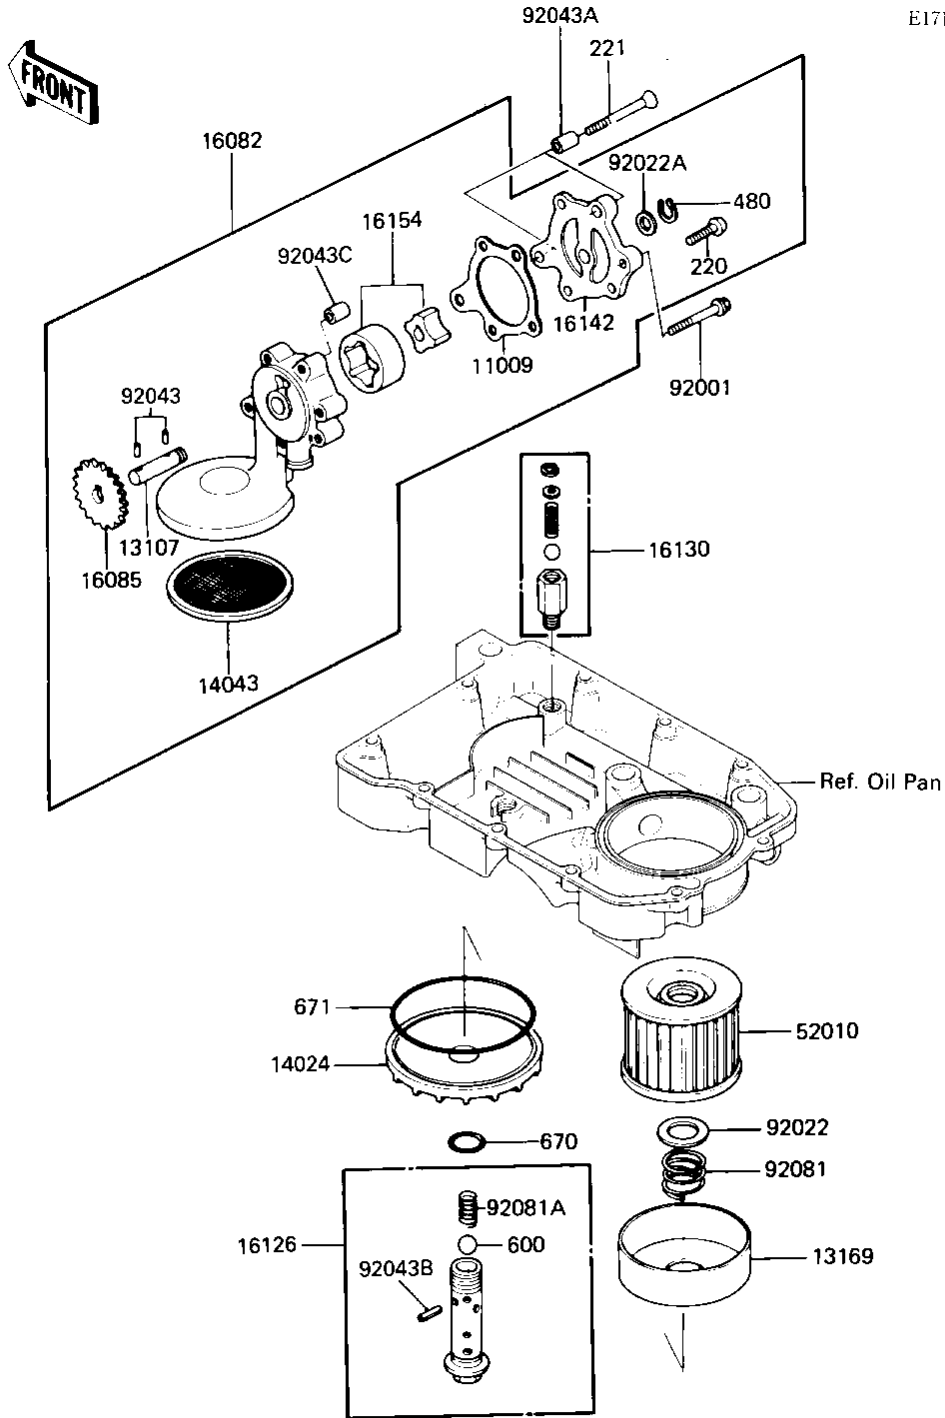

1987 Ninja® 600RX PARTS DIAGRAM

OIL PUMP/OIL FILTER

E1710-0039

Re
No

1987 Ninja® 600RX PARTS LIST

OIL PUMP/OIL FILTER

ITEM NAME	PART NUMBER	QUANTITY
GASKET,OIL PUMP COVER (Ref # 11009)	16145-004	1
SHAFT,OIL PUMP (Ref # 13107)	16086-004	1
PLATE,OIL FILTER (Ref # 13169)	13169-1110	1
COVER,OIL FILTER (Ref # 14024)	16101-004	1
STRAINER,OIL PUMP (Ref # 14043)	16111-004	1
OIL PUMP ASSY (Ref # 16082)	16082-064	1
GEAR,OIL PUMP,57T (Ref # 16085)	16085-025	1
VALVE,OIL FILTER (Ref # 16126)	16126-1108	1
RELEAF VALVE ASSY (Ref # 16130)	16130-1001	1
COVER,OIL PUMP (Ref # 16142)	16142-005	1
ROTOR ASSY,OIL PUMP (Ref # 16154)	16154-003	1
FILTER,OIL (Ref # 52010)	16099-003	1
BOLT,HEX HEAD,6X45 (Ref # 92001)	92001-165	1
WASHER,20.5X30X1.0 (Ref # 92022)	92022-1012	1
WASHER,PLAIN (Ref # 92022A)	92022-311	1
PIN,DOWEL (Ref # 92043)	92042-041	2
PIN,DOWEL,6.2X8X28 (Ref # 92043A)	92042-050	2
SPRING PIN (Ref # 92043B)	92043-111	1
PIN,DOWEL,8X10 (Ref # 92043C)	92043-1302	1
SPRING,OIL FILTER (Ref # 92081)	92081-1018	1
SPRING (Ref # 92081A)	92081-109	1
SCREW PAN HEAD 6X22 (Ref # 220)	220B0622	3
SCREW,CNTSNK HD,6X55 (Ref # 221)	221B0655	2
CIRCLIP,11MM (Ref # 480)	480J1100	1
BALL STEEL 3/8' (Ref # 600)	600A1200	1
"0" RING,16MM (Ref # 670)	670B2016	1
"0" RING,90MM (Ref # 671)	671B2590	1