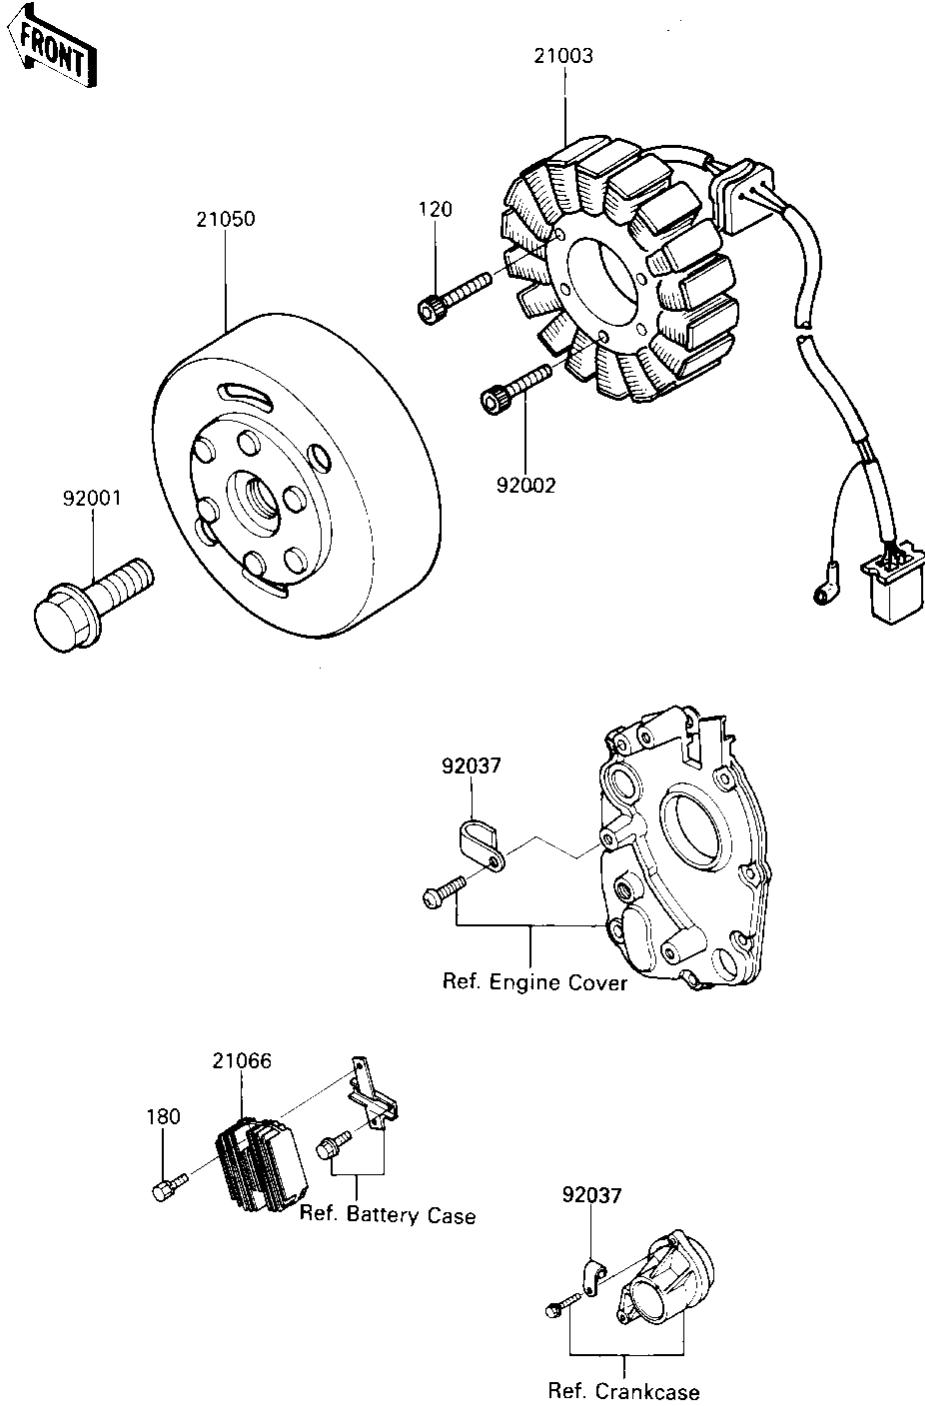

1987 Ninja® 600RX PARTS DIAGRAM

GENERATOR/REGULATOR

E1810-0137

Re
No

1987 Ninja® 600RX PARTS LIST

GENERATOR/REGULATOR

ITEM NAME	PART NUMBER	QUANTITY
STATOR (Ref # 21003)	21003-1124	1
FLYWHEEL (Ref # 21050)	21050-1111	1
REGULATOR-VOLTAGE (Ref # 21066)	21066-1055	1
BOLT,12X40 (Ref # 92001)	92001-1146	1
BOLT,6X28 (Ref # 92002)	92002-1537	1
CLAMP,WIRING HARNESS (Ref # 92037)	21126-008	2
BOLT,ALLEN,6X28 (Ref # 120)	120P0628	2
BOLT-UPSET-WS (Ref # 180)	180B0620	2