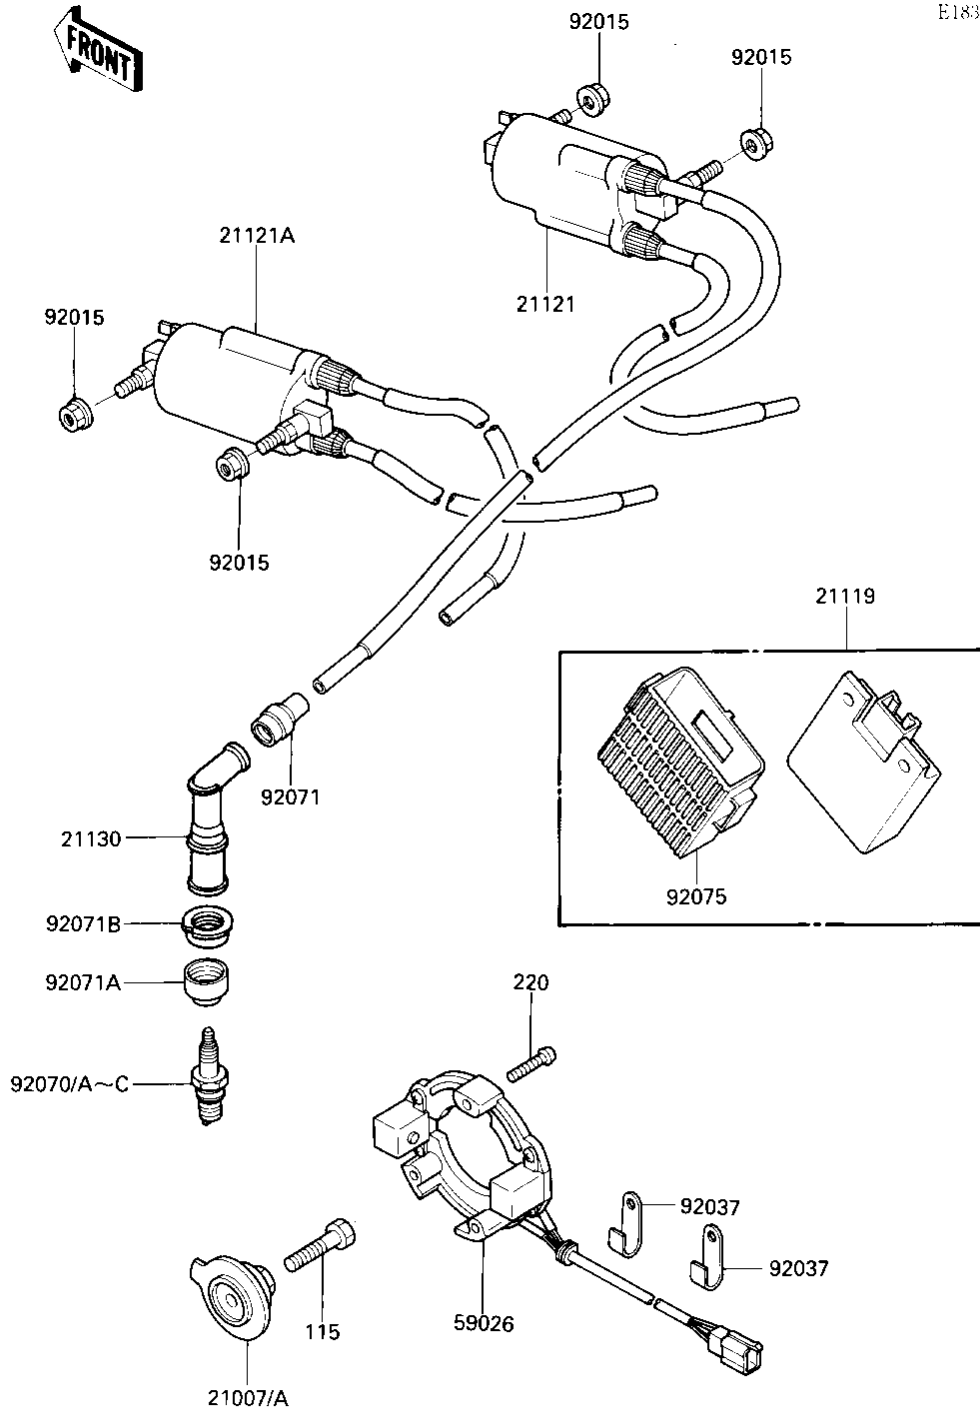

1987 Ninja® 600RX PARTS DIAGRAM

IGNITION

E1830-0229

Re
No

1987 Ninja® 600RX PARTS LIST

IGNITION

ITEM NAME	PART NUMBER	QUANTITY
ROTOR,PULSING COIL (Ref # 21007)	21007-1130	1
ROTOR,PULSING COIL (Ref # 21007A)	21007-1135	1
IGNITER (Ref # 21119)	21119-1167	1
COIL-IGNITION,#1 (Ref # 21121)	21121-1132	1
COIL-IGNITION,#2 (Ref # 21121A)	21121-1133	1
CAP-SPARK PLUG (Ref # 21130)	21130-1057	4
COIL-PULSING (Ref # 59026)	59026-1068	1
NUT-6MM (Ref # 92015)	92015-1078	4
CLAMP,WIRING HARNESS (Ref # 92037)	21126-008	2
SPARK PLUG D8EA (Ref # 92070)	D8EA	4
UNAVAILABLE IN PRICE BOOK (Ref # 92070B)	92070-1034	4
GROMMET,HIGH TENSION (Ref # 92071)	21131-005	4
GROMMET,PLUG CAP (Ref # 92071A)	92071-1124	4
GROMMET (Ref # 92071B)	92071-1144	4
DAMPER,IGNITER (Ref # 92075)	92075-1504	1
BOLT,SMALL UPSET (Ref # 115)	115G0835	1
SCREW-PAN-CROS,5X25 (Ref # 220)	220B0525	3