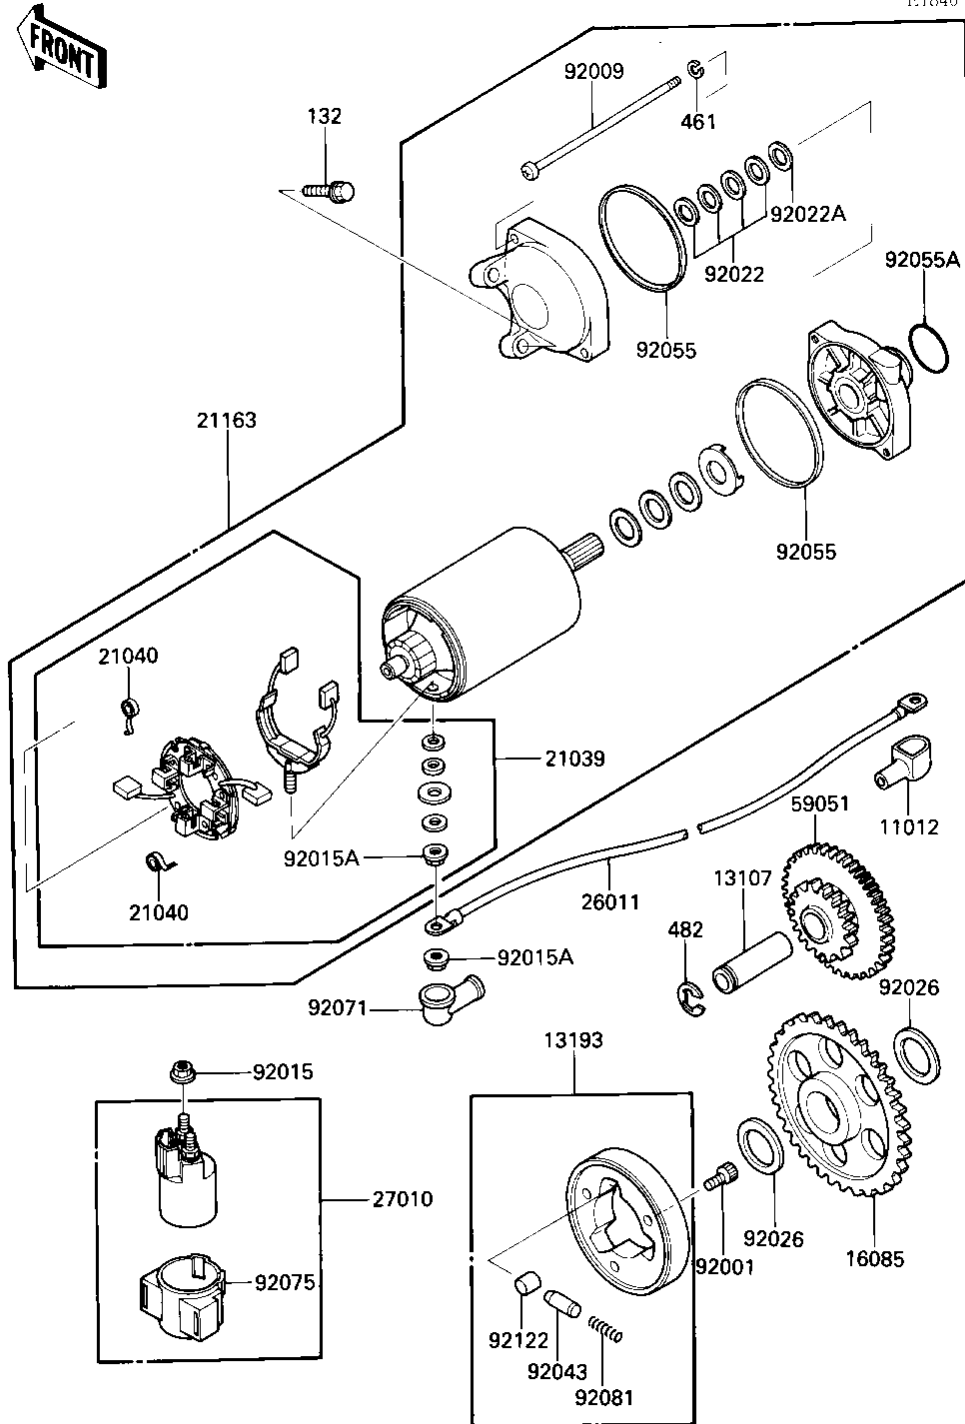

1987 Ninja® 600RX PARTS DIAGRAM

STARTER MOTOR/STARTER CLUTCH

E1840-0071

Re
No

1987 Ninja® 600RX PARTS LIST

STARTER MOTOR/STARTER CLUTCH

ITEM NAME	PART NUMBER	QUANTITY
CAP,TERMINAL (Ref # 11012)	11012-1354	1
SHAFT,IDLE GEAR (Ref # 13107)	13107-1144	1
CLUTCH ASSY,ONEWAY (Ref # 13193)	13193-1002	1
GEAR,ONEWAY CLUTCH (Ref # 16085)	16085-1030	1
BRUSH,CARBON (Ref # 21039)	21039-1053	1
SPRING-BRUSH (Ref # 21040)	21040-1003	4
STARTER-ELECTRIC (Ref # 21163)	21163-1072	1
WIRE-LEAD,STARTER MTR (Ref # 26011)	26011-1251	1
SWITCH,MAGNETIC (Ref # 27010)	27010-1235	1
GEAR-SPUR,IDLE (Ref # 59051)	59051-1138	1
BOLT,SOCKET,8X10 (Ref # 92001)	92001-1424	3
SCREW (Ref # 92009)	92009-1397	2
NUT-6MM (Ref # 92015)	92015-1078	2
NUT,6MM (Ref # 92015A)	92015-1476	2
WASHER,THRUST,0.2T (Ref # 92022)	21025-011	4
WASHER,THRUST,0.8T (Ref # 92022A)	92022-1132	1
SPACER,25X36X3.2 (Ref # 92026)	92026-1025	2
PIN (Ref # 92043)	92043-132	3
"0" RING,STARTER MOTR (Ref # 92055)	92055-1086	2
RING-O (Ref # 92055A)	92055-1276	1
GROMMET,CORD (Ref # 92071)	21017-017	1
DAMPER MAG SWITCH SHK (Ref # 92075)	21064-002	1
SPRING,COIL (Ref # 92081)	92081-159	3
ROLLER (Ref # 92122)	92122-006	3
BOLT-FLANGED-SMALL (Ref # 132)	132J0625	2
WASHER-SPRING,5MM,BLA (Ref # 461)	461K0500	2
CIRCLIP-TYPE-E (Ref # 482)	482J0300	1