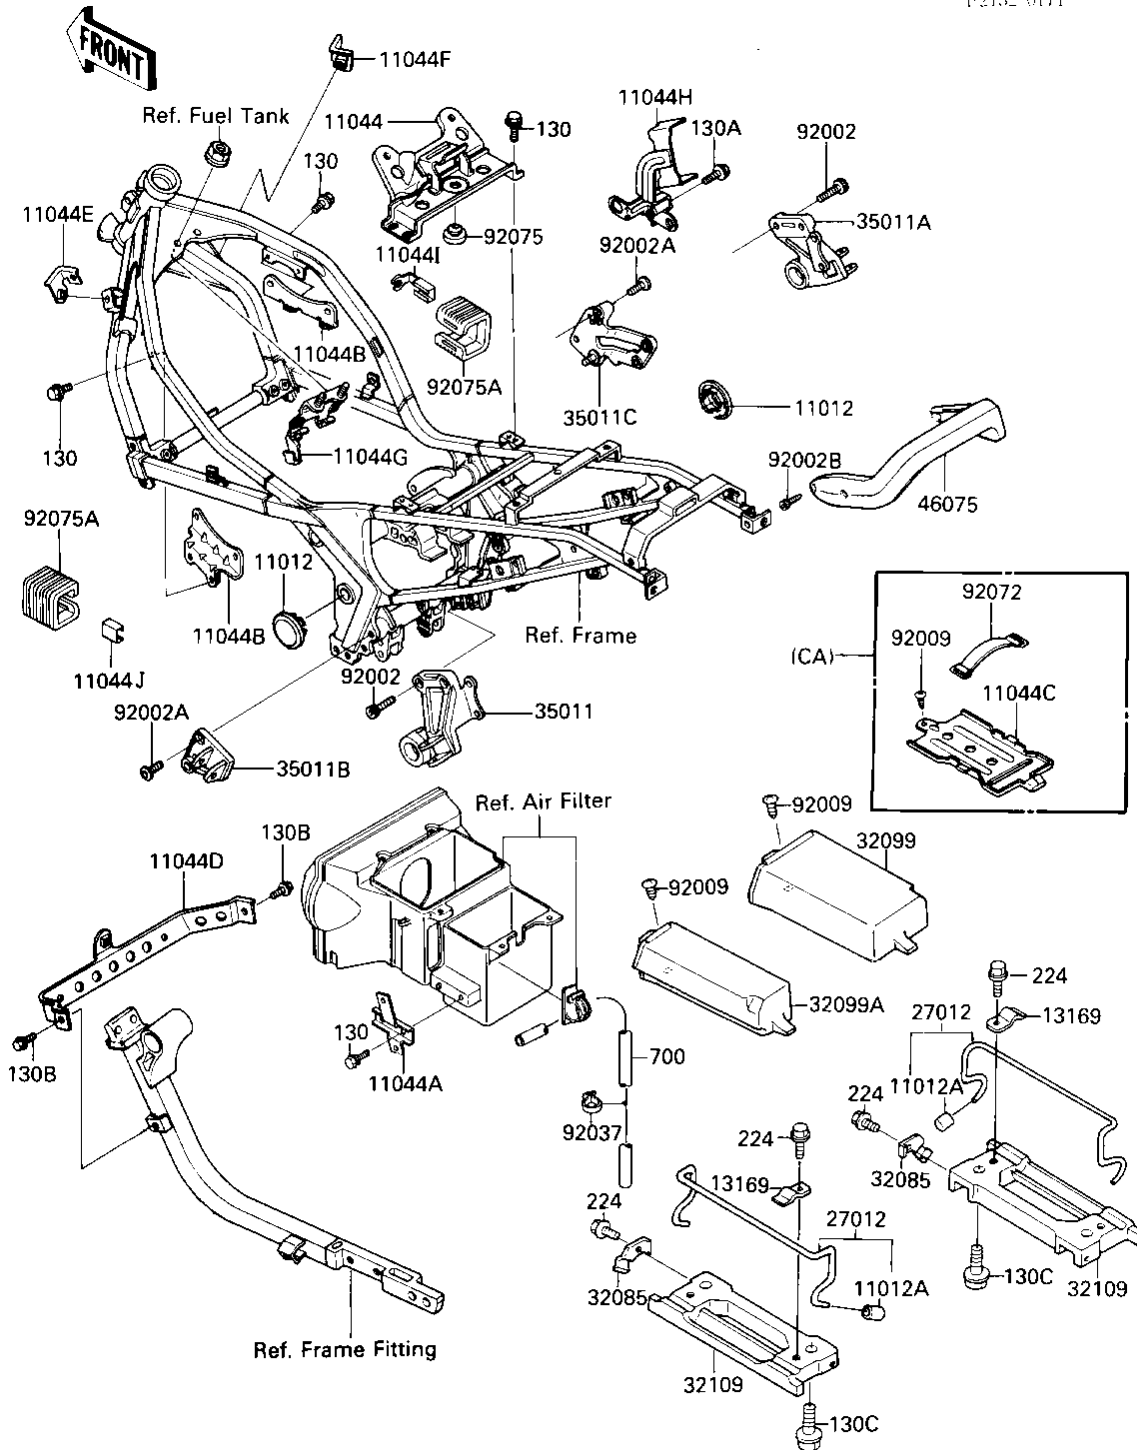

1987 Ninja® 600RX PARTS DIAGRAM

BATTERY CASE/TOOL CASE

F2132 0171

1987 Ninja® 600RX PARTS LIST

BATTERY CASE/TOOL CASE

ITEM NAME	PART NUMBER	QUANTITY
CAP,SWING ARM BRACKET (Ref # 11012)	11012-1629	2
CAP,BUNGEE CORD HOOK (Ref # 11012A)	11012-1589	4
BRACKET,BATTERY (Ref # 11044)	11044-1101	1
BRACKET,REGULATOR (Ref # 11044A)	11044-1126	1
BRACKET,IGNITION COIL (Ref # 11044B)	11044-1128	2
BRACKET,CANISTER (Ref # 11044C)	11044-1133	1
BRACKET,OIL COOLER (Ref # 11044D)	11044-1157	1
BRACKET,RADIATOR,LH (Ref # 11044E)	11044-1207	1
BRACKET,RADIATOR,RH (Ref # 11044F)	11044-1208	1
BRACKET,RELAY (Ref # 11044G)	11044-5001	1
BRACKET,IGNITER (Ref # 11044H)	11044-1470	1
BRACKET,DAMPER CLAMP, (Ref # 110441)	11044-1522	1
BRACKET,DAMPER CLAMP, (Ref # 11044J)	11044-1523	1
PLATE,GRIP (Ref # 13169)	13169-1760	1
HOOK,GRIP (Ref # 27012)	27012-1311	2
STOPPER,HOOK (Ref # 32085)	32085-1187	2
CASE (Ref # 32099)	32099-1074	1
CASE,TOOL (Ref # 32099A)	32099-1075	1
GRIP-FRAME (Ref # 32109)	32109-1108	2
STAY,MUFFLER,LH (Ref # 35011)	35011-1242	1
STAY,MUFFLER,RH (Ref # 35011A)	35011-1243	1
STAY,STEP HOLDER,FR,L (Ref # 35011B)	35011-1244	1
STAY,STEP HOLDER,FR,R (Ref # 35011C)	35011-1245	1
GRIP,GRABRAIL (Ref # 46075)	46075-1058	1
BOLT,SOCKET,8X25 (Ref # 92002)	92002-1442	4
BOLT,SOCKET,8X20 (Ref # 92002A)	92002-1493	3
BOLT,SOCKET,6X24 (Ref # 92002B)	92002-1511	4
SCREW,TAPPING,6MM (Ref # 92009)	92009-1261	2
CLAMP (Ref # 92037)	92037-1163	1

1987 Ninja® 600RX PARTS LIST

BATTERY CASE/TOOL CASE

ITEM NAME	PART NUMBER	QUANTITY
BAND BATTERY (Ref # 92072)	92072-006	1
DAMPER,STAND STOPPER (Ref # 92075)	92075-1045	1
DAMPER,FOOT GUARD (Ref # 92075A)	92075-1786	2
BOLT-FLANGED,6X12 (Ref # 130)	130C0612	9
BOLT-FLANGED,6X20 (Ref # 130A)	130C0620	1
BOLT-FLANGED (Ref # 130B)	130D0816	2
BOLT,FLANGED,8X20 (Ref # 130C)	130G0820	4
SCREW-PAN-WP-CROS (Ref # 224)	224C0508	6
UNAVAILABLE IN PRICE BOOK (Ref # 700)		1