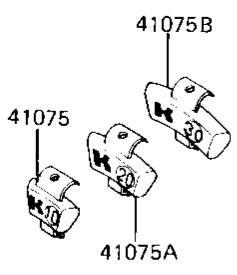

1987 Ninja® 600RX PARTS DIAGRAM

TIRES

F2210-0131

Re
No

1987 Ninja® 600RX PARTS LIST

TIRES

ITEM NAME	PART NUMBER	QUANTITY
VALVE (Ref # 1626)	16126-1136	2
TIRE,RR,130X90 V16,GT (Ref # 41002)	41002-1504	1
TIRE,FR,100/90V16,K82 (Ref # 41002A)	41002-1613	1
BALANCER-WHEEL,10G (Ref # 41075)	41075-1014	AR
BALANCER-WHEEL,20G (Ref # 41075A)	41075-1052	AR
BALANCER-WHEEL,30G (Ref # 41075B)	41075-1053	AR