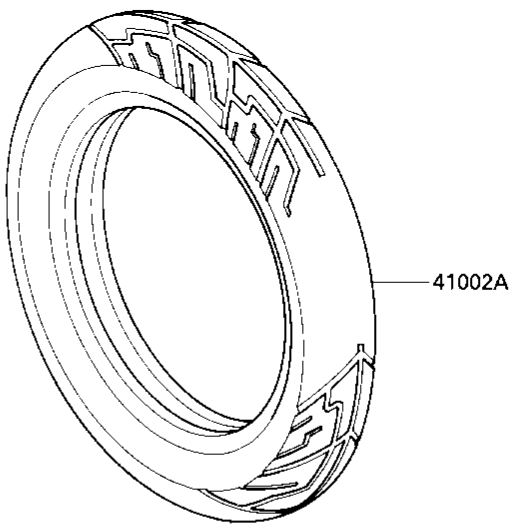

1987 Ninja® 600RX PARTS DIAGRAM

TIRES

F2210-0131

Re
No

1987 Ninja® 600RX PARTS LIST

TIRES

ITEM NAME	PART NUMBER	QUANTITY
VALVE (Ref # 1626)	16126-1136	2
TIRE,RR,130X90 V16,GT (Ref # 41002)	41002-1504	1
TIRE,FR,100/90V16,K82 (Ref # 41002A)	41002-1613	1
BALANCER-WHEEL,10G (Ref # 41075)	41075-1014	AR
BALANCER-WHEEL,20G (Ref # 41075A)	41075-1052	AR
BALANCER-WHEEL,30G (Ref # 41075B)	41075-1053	AR