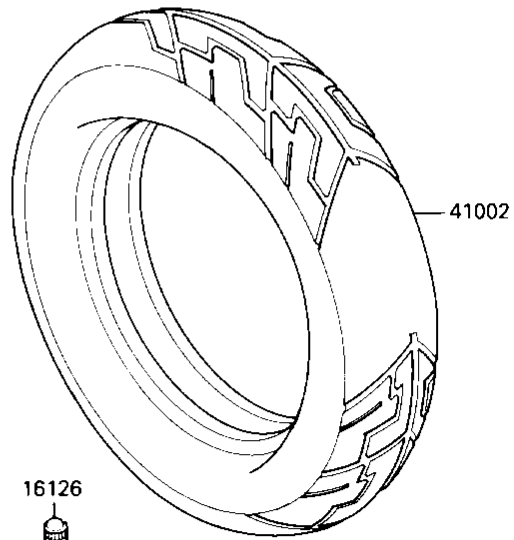

1987 Ninja® 600RX PARTS DIAGRAM

TIRES

F2210-0131

Re
No

1987 Ninja® 600RX PARTS LIST

TIRES

ITEM NAME	PART NUMBER	QUANTITY
VALVE (Ref # 1626)	16126-1136	2
TIRE,RR,130X90 V16,GT (Ref # 41002)	41002-1504	1
TIRE,FR,100/90V16,K82 (Ref # 41002A)	41002-1613	1
BALANCER-WHEEL,10G (Ref # 41075)	41075-1014	AR
BALANCER-WHEEL,20G (Ref # 41075A)	41075-1052	AR
BALANCER-WHEEL,30G (Ref # 41075B)	41075-1053	AR