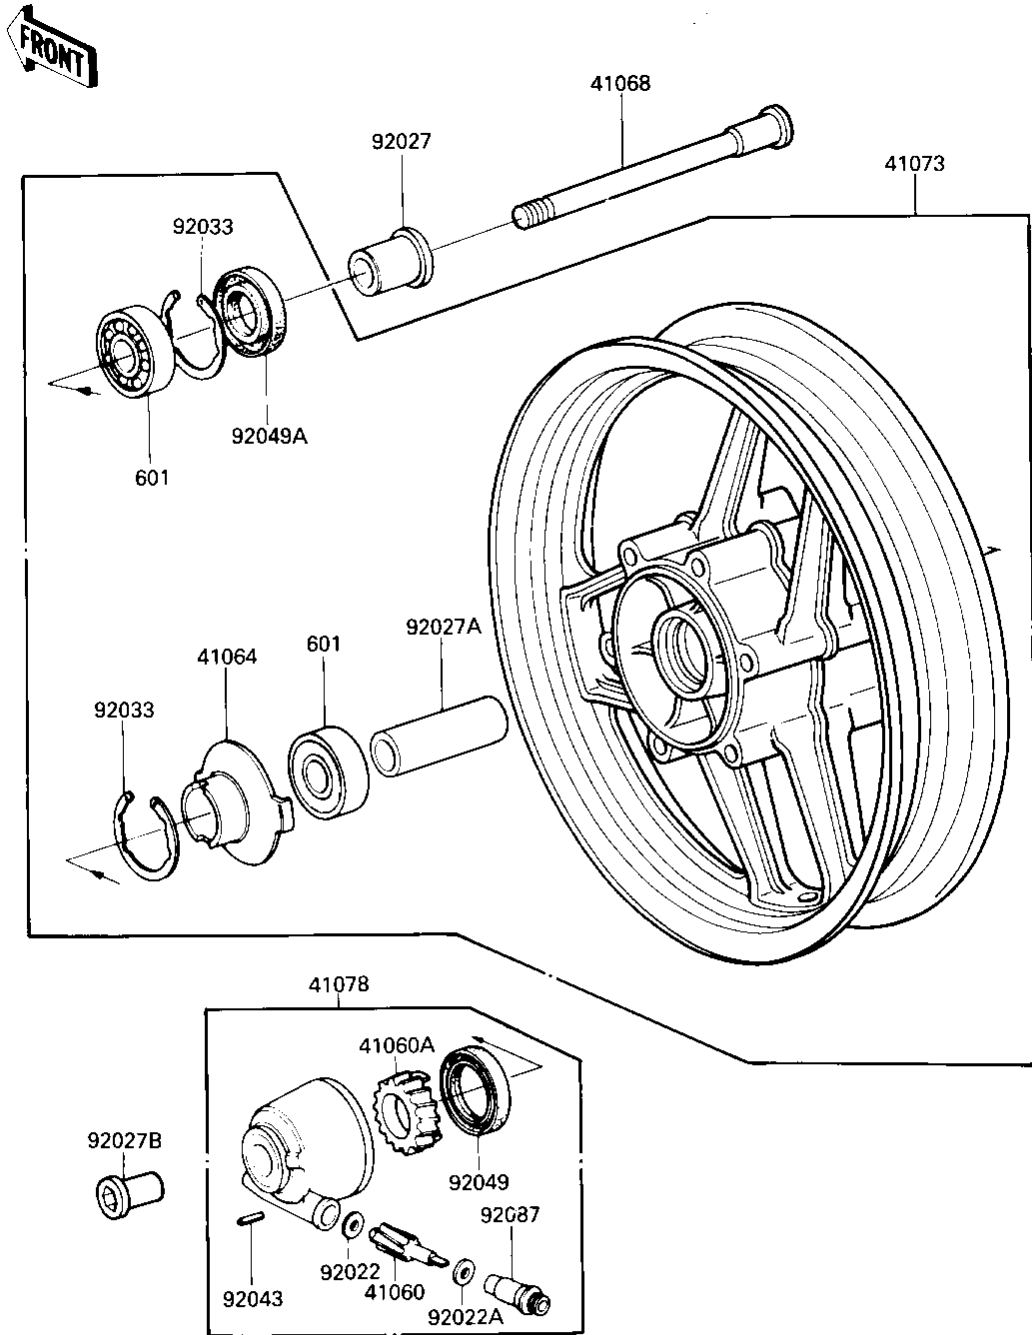

1987 Ninja® 600RX PARTS DIAGRAM

FRONT WHEEL/HUB

F2230-0131

Re
No

1987 Ninja® 600RX PARTS LIST

FRONT WHEEL/HUB

ITEM NAME	PART NUMBER	QUANTITY
GEAR-METER SCREW,9T (Ref # 41060)	41060-1106	1
GEAR-METER SCREW,23T (Ref # 41060A)	41060-1107	1
RECEIVER,SPEEDOMETER (Ref # 41064)	41064-1006	1
AXLE,FR (Ref # 41068)	41068-1164	1
WHEEL-ASSY,FR,BLACK (Ref # 41073)	41073-1341-R2	1
CASE-ASSY-METER GEAR (Ref # 41078)	41078-1062	1
WASHER THRST SPD PINI (Ref # 92022)	41063-001	1
WASHER THRST SPD PINI (Ref # 92022A)	41063-001	1
COLLAR,FR AXLE L=30MM (Ref # 92027)	92027-1225	1
COLLAR,L=70 (Ref # 92027A)	92027-1725	1
COLLAR,&NUT,FR AXLE,L (Ref # 92027B)	92027-1726	1
CIRCLIP,42MM (Ref # 92033)	92033-1041	2
PIN,SPRING (Ref # 92043)	41082-001	1
OIL SEAL,BJN30427-C3 (Ref # 92049)	92049-1057	1
OIL SEAL,AG1144AO (Ref # 92049A)	92049-1058	1
BUSHING,METER GEAR (Ref # 92087)	92087-1002	1
UNAVAILABLE IN PRICE BOOK (Ref # 601)	601B63020	2