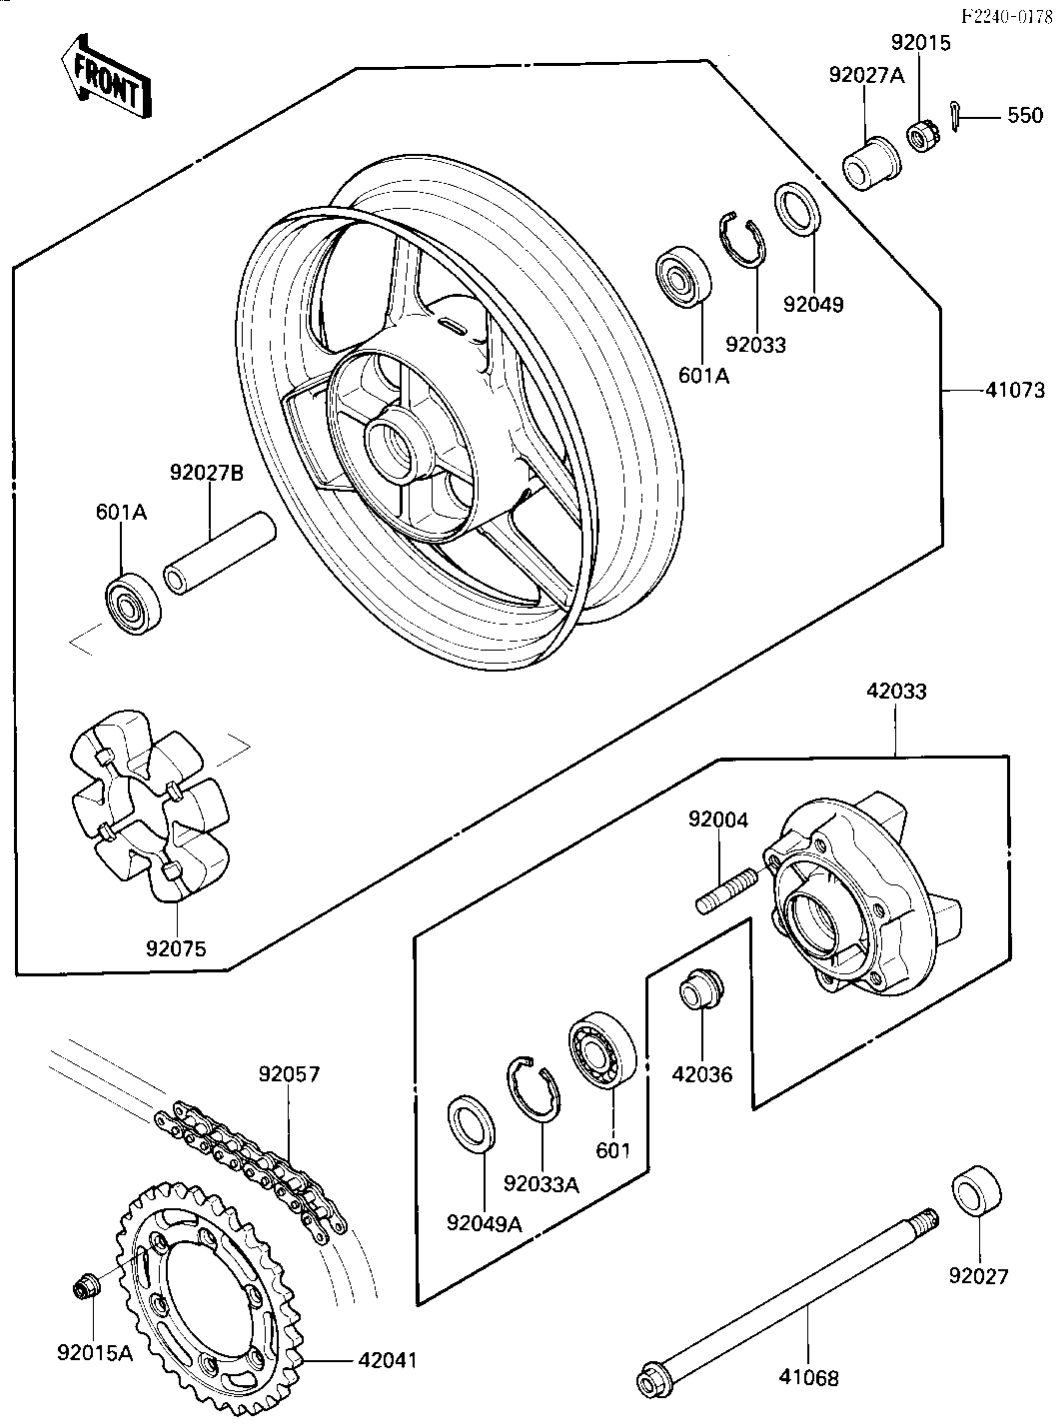

1987 Ninja® 600RX PARTS DIAGRAM

REAR WHEEL/HUB/CHAIN

Re
No

1987 Ninja® 600RX PARTS LIST

REAR WHEEL/HUB/CHAIN

ITEM NAME	PART NUMBER	QUANTITY
AXLE,RR (Ref # 41068)	41068-1232	1
WHEEL-ASSY,RR,BLACK (Ref # 41073)	41073-1436-R2	1
COUPLING-ASSY,RR HUB (Ref # 42033)	42033-1114	1
SLEEVE,RR HUB,L=26 (Ref # 42036)	42036-1149	1
SPROCKET-HUB,39T (Ref # 42041)	42041-1287	1
STUD,10X24 (Ref # 92004)	92004-1146	6
NUT CASTLE 16M/M (Ref # 92015)	42045-014	1
NUT,FLANGED,10MM (Ref # 92015A)	92015-1502	6
COLLAR,RR AXLE,L=20 (Ref # 92027)	92027-1874	1
COLLAR,RR AXLE,L=28 (Ref # 92027A)	92027-1875	1
COLLAR,L=106 (Ref # 92027B)	92027-1876	1
CIRCLIP,47M/M (Ref # 92033)	92033-1042	1
RING,SNAP,56.2M/M (Ref # 92033A)	92033-1043	1
OIL SEAL,AG1556EO (Ref # 92049)	92049-1056	1
OIL SEAL WTC35527 (Ref # 92049A)	92052-006	1
DR CHAIN EK50KVDO 102 (Ref # 92057)	92057-1189	1
DAMPER,SHOCK,RR HUB (Ref # 92075)	92075-1687	1
PIN-COTTER,4.0X35 (Ref # 550)	550D4035	1
BEARING BALL #6205 (Ref # 601)	601B6205	1
BEARING-BALL,#6303ZZC3 (Ref # 601A)	601B6303ZZ	2