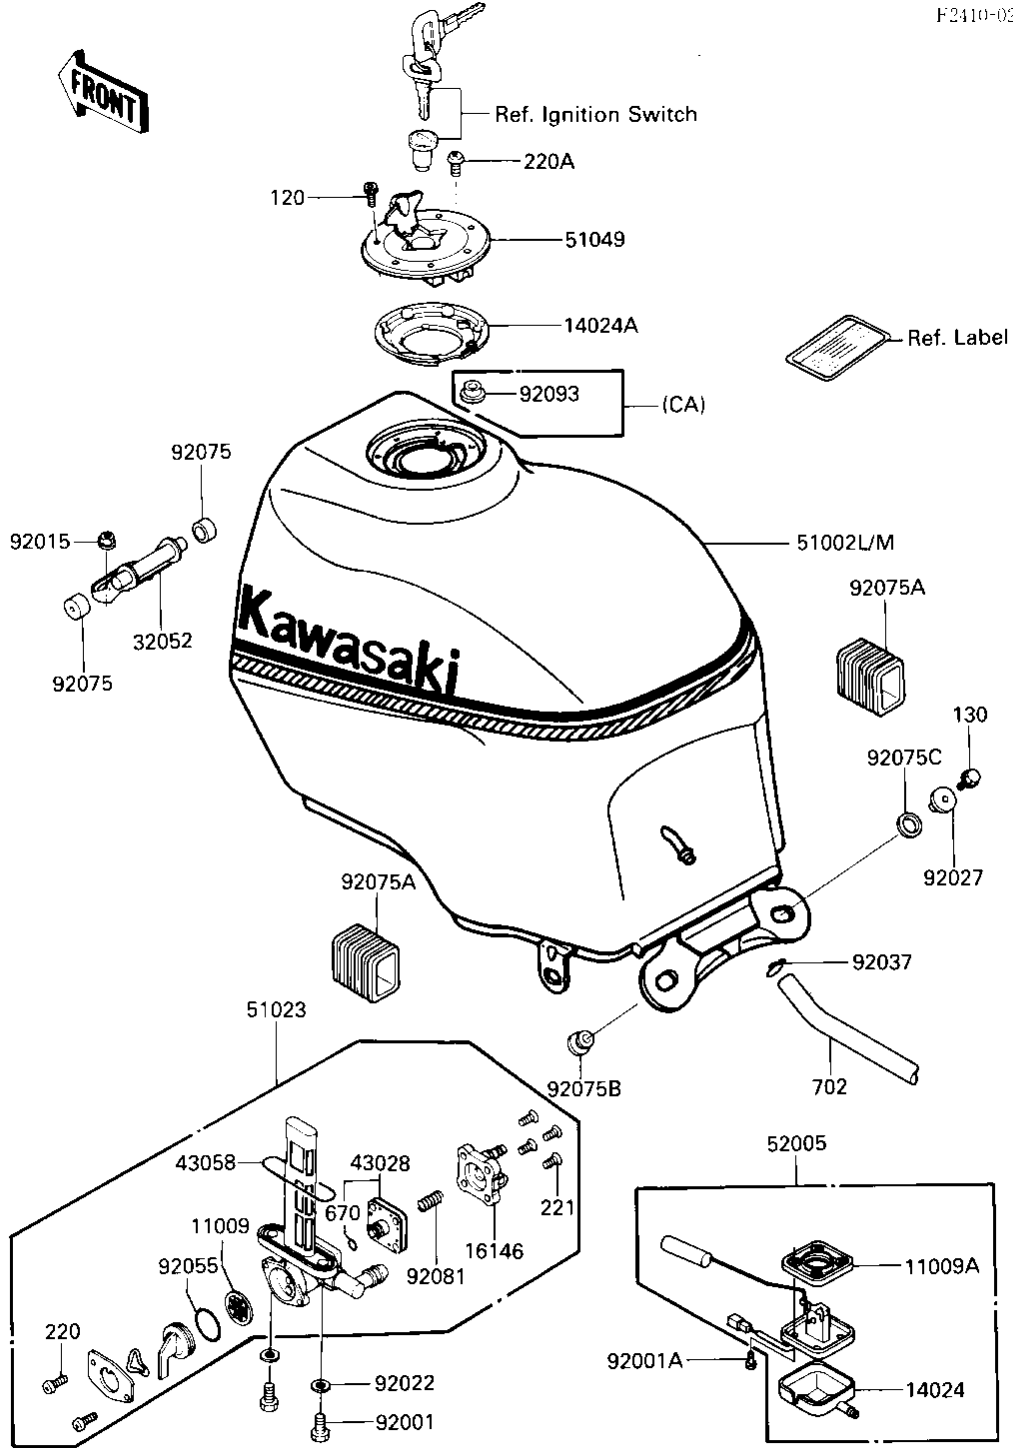

1987 Ninja® 600RX PARTS DIAGRAM

FUEL TANK

F2410-0297

Re
N

1987 Ninja® 600RX PARTS LIST

FUEL TANK

ITEM NAME	PART NUMBER	QUANTITY
GASKET,FUEL TAP (Ref # 11009)	11009-1188	1
GASKET,FUEL GAUGE (Ref # 11009A)	11009-1656	1
COVER,FUEL GUAGE (Ref # 14024)	14025-1536	1
COVER,TANK CAP (Ref # 14024A)	14025-1913	1
COVER ASSY,FUEL TAP (Ref # 16146)	16146-1009	1
BRACKET-TANK (Ref # 32052)	32052-1202	1
DIAPHRAGM (Ref # 43028)	43028-1033	1
RING,DUST SEAL (Ref # 43058)	43058-003	1
TANK-COMP-FUEL,EBONY/ (Ref # 51002L)	51002-5241-T4	1
TANK-COMP-FUEL,EBONY/ (Ref # 51002M)	51002-5252-T4	1
TAP-ASSY,FUEL (Ref # 51023)	51023-1186	1
CAP-TANK,FUEL (Ref # 51049)	51049-1091	1
GAUGE,FUEL (Ref # 52005)	52005-1071	1
BOLT,6X20,FUEL TAP (Ref # 92001)	92001-1091	2
BOLT,FUEL GAGE (Ref # 92001A)	92001-1705	4
NUT,FLANGED,6MM (Ref # 92015)	92015-1367	2
WASHER-PLAIN (Ref # 92022)	92022-183	2
COLLAR (Ref # 92027)	92027-251	2
CLAMP FUEL PIPE (Ref # 92037)	92037-010	1
"0" RING,FUEL TAP LEV (Ref # 92055)	92055-1085	1
DAMPER,FUEL TANK,FRON (Ref # 92075)	92075-1115	2
DAMPER,FUEL TANK (Ref # 92075A)	92075-1718	2
RUBBER,FENDER COVER (Ref # 92075B)	92075-174	2
DAMPER RUBBER (Ref # 92075C)	92075-175	2
SPRING,DIAPHRAGM VALV (Ref # 92081)	92081-1240	1
OIL SEAL,FUEL TANK (Ref # 92093)	92093-1030	1
BOLT-SOCKET (Ref # 120)	120S0512	7
BOLT-FLANGED,6X25 (Ref # 130)	130J0625	2
SCREW PAN HEAD 3X8 (Ref # 220)	220B0308	2

1987 Ninja® 600RX PARTS LIST

FUEL TANK

ITEM NAME	PART NUMBER	QUANTITY
SCREW-PAN-CROS (Ref # 220A)	220C0508	1
SCREW-CSK-CROS,4X14 (Ref # 221)	221B0414	4
"O" RING,4MM (Ref # 670)	670B1504	1
TUBE-BREATHING (BULK) (Ref # 702)	702A071000	1