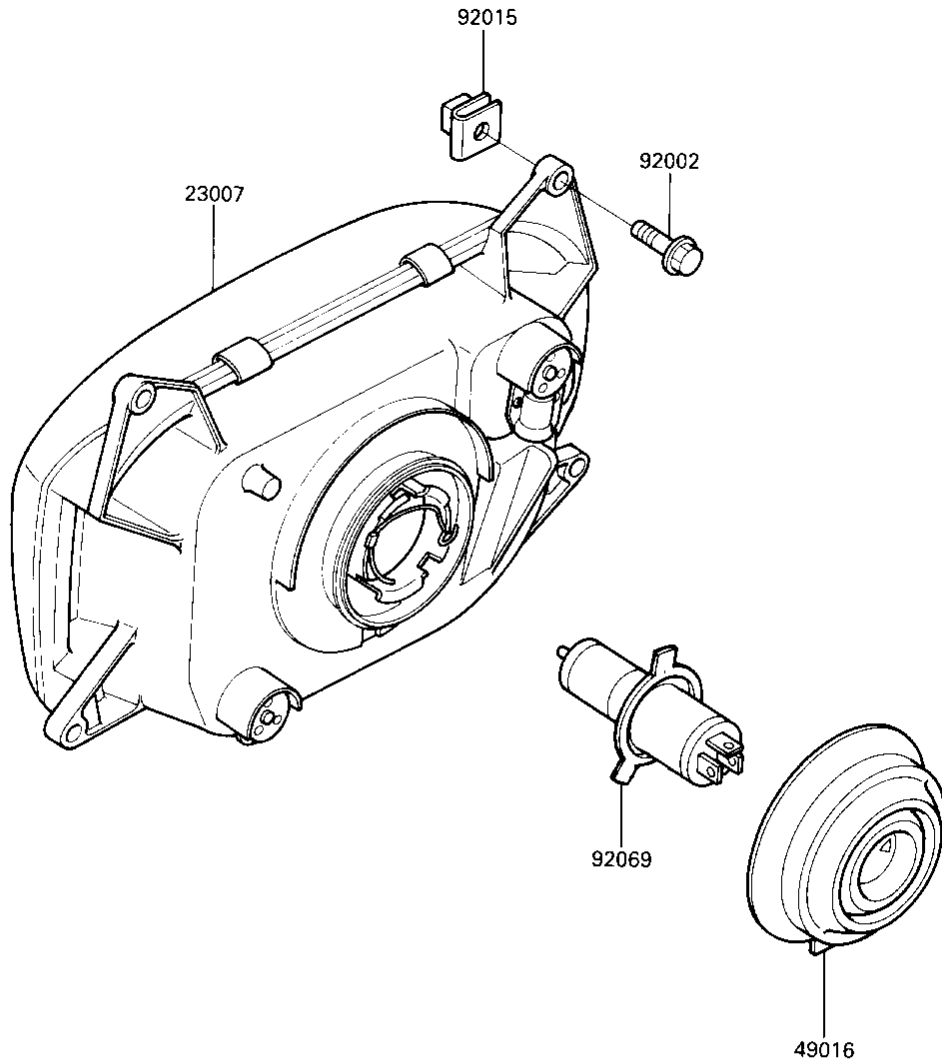

# 1987 Ninja® 600RX PARTS DIAGRAM

## HEADLIGHT

F2710-0247

Re  
N

## HEADLIGHT

ITEM NAME	PART NUMBER	QUANTITY
LENS-COMP,HEAD LAMP (Ref # 23007)	23007-1132	1
COVER-SEAL,HEAD LAMP (Ref # 49016)	49016-1108	1
BOLT,6X25 (Ref # 92002)	92002-1135	4
NUT,MUFFLER (Ref # 92015)	92015-1094	4
BULB,12V-60/55W (Ref # 92069)	92069-1002	1