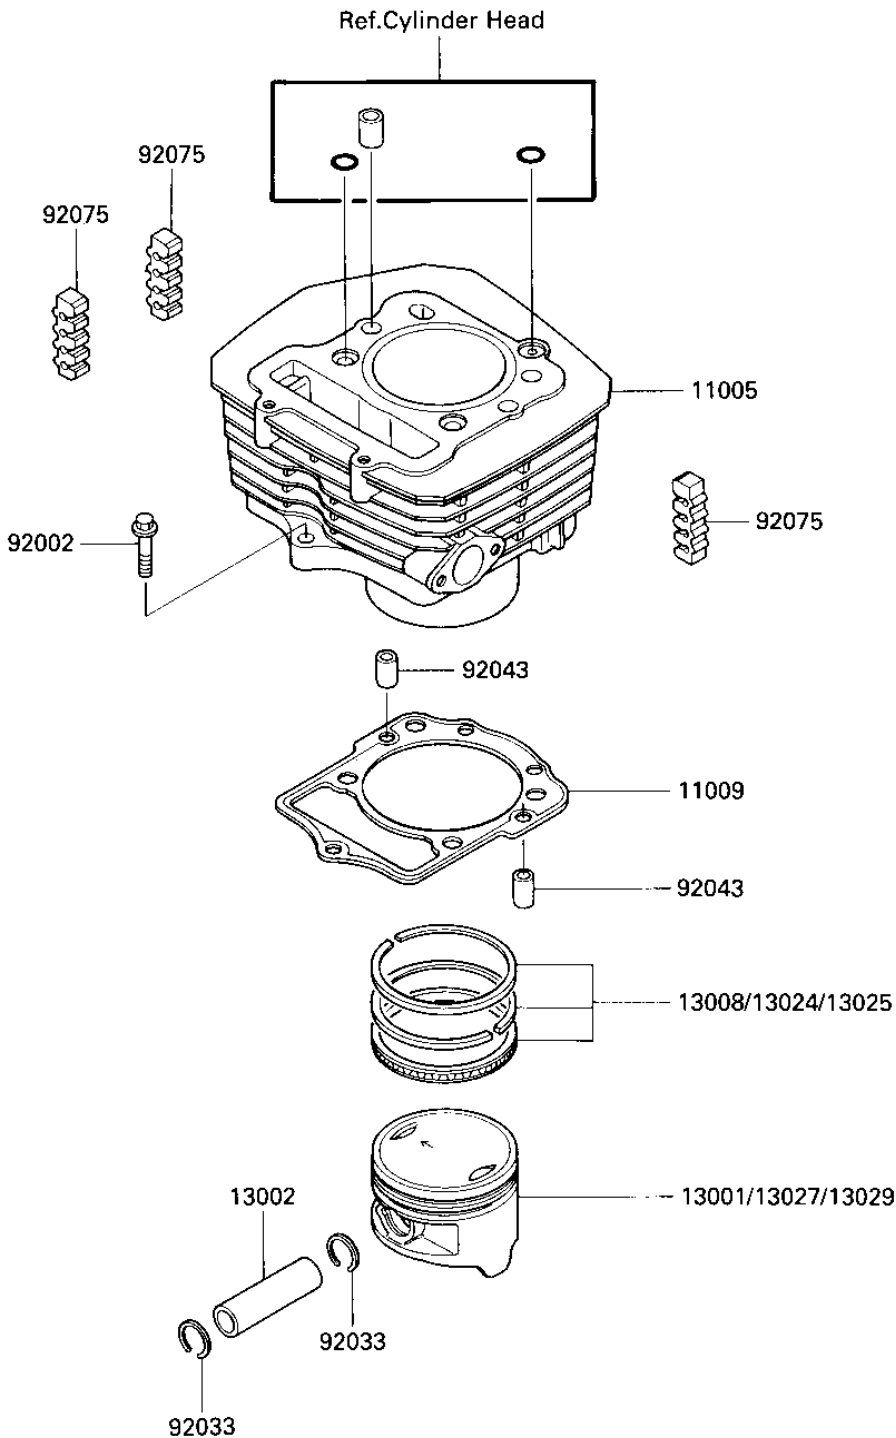

1987 Bayou 300 PARTS DIAGRAM

CYLINDER/PISTON

E1120-0079

1987 Bayou 300 PARTS LIST

CYLINDER/PISTON

ITEM NAME	PART NUMBER	QUANTITY
CYLINDER-ENGINE (Ref # 11005)	11005-1446	1
GASKET,CYLINDER BASE (Ref # 11009)	11060-1221	1
PISTON-ENGINE,STD (Ref # 13001)	13001-1244	1
PIN-PISTON (Ref # 13002)	13002-1059	1
RING-SET-PISTON,STD (Ref # 13008)	13008-1068	1
RING-SET PISTON LL,O/ (Ref # 13024)	13024-1064	1
RING-SET PISTON L,O/S (Ref # 13025)	13025-1067	1
PISTON-ENGINE LL,O/S, (Ref # 13027)	13027-1141	1
PISTON-ENGINE L,O/S,0 (Ref # 13029)	13029-1153	1
BOLT,6X28 (Ref # 92002)	92002-1105	1
RING-SNAP,18MM (Ref # 92033)	92033-1099	2
PIN,DOWEL,6.2X8X14 (Ref # 92043)	92043-1263	2
DAMPER (Ref # 92075)	92075-1657	3