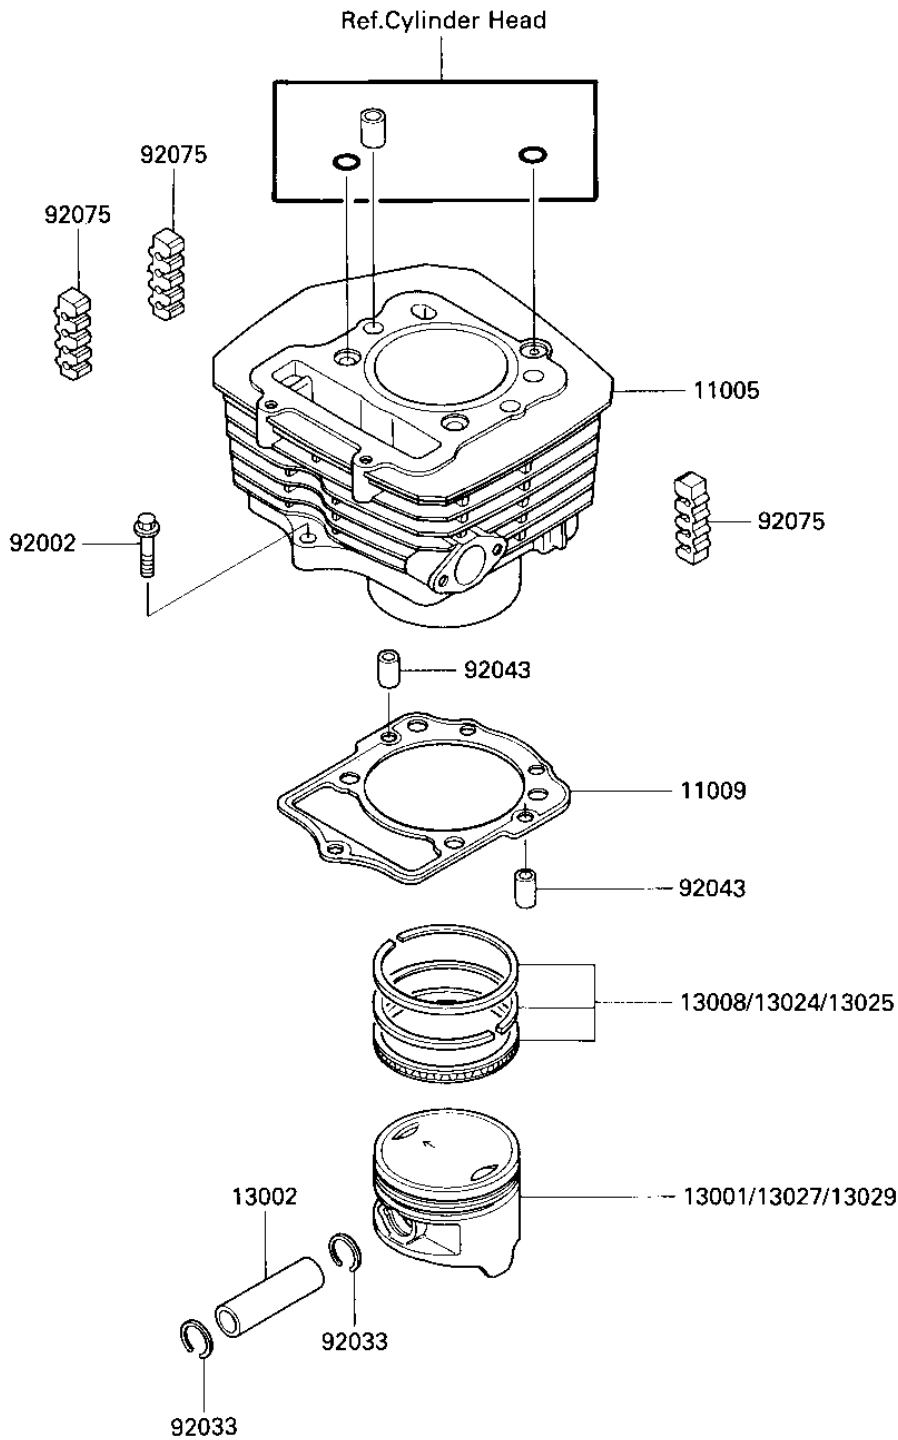

1987 Bayou 300 PARTS DIAGRAM

CYLINDER/PISTON

E1120-0079

1987 Bayou 300 PARTS LIST

CYLINDER/PISTON

ITEM NAME	PART NUMBER	QUANTITY
CYLINDER-ENGINE (Ref # 11005)	11005-1446	1
GASKET,CYLINDER BASE (Ref # 11009)	11060-1221	1
PISTON-ENGINE,STD (Ref # 13001)	13001-1244	1
PIN-PISTON (Ref # 13002)	13002-1059	1
RING-SET-PISTON,STD (Ref # 13008)	13008-1068	1
RING-SET PISTON LL,O/ (Ref # 13024)	13024-1064	1
RING-SET PISTON L,O/S (Ref # 13025)	13025-1067	1
PISTON-ENGINE LL,O/S, (Ref # 13027)	13027-1141	1
PISTON-ENGINE L,O/S,0 (Ref # 13029)	13029-1153	1
BOLT,6X28 (Ref # 92002)	92002-1105	1
RING-SNAP,18MM (Ref # 92033)	92033-1099	2
PIN,DOWEL,6.2X8X14 (Ref # 92043)	92043-1263	2
DAMPER (Ref # 92075)	92075-1657	3