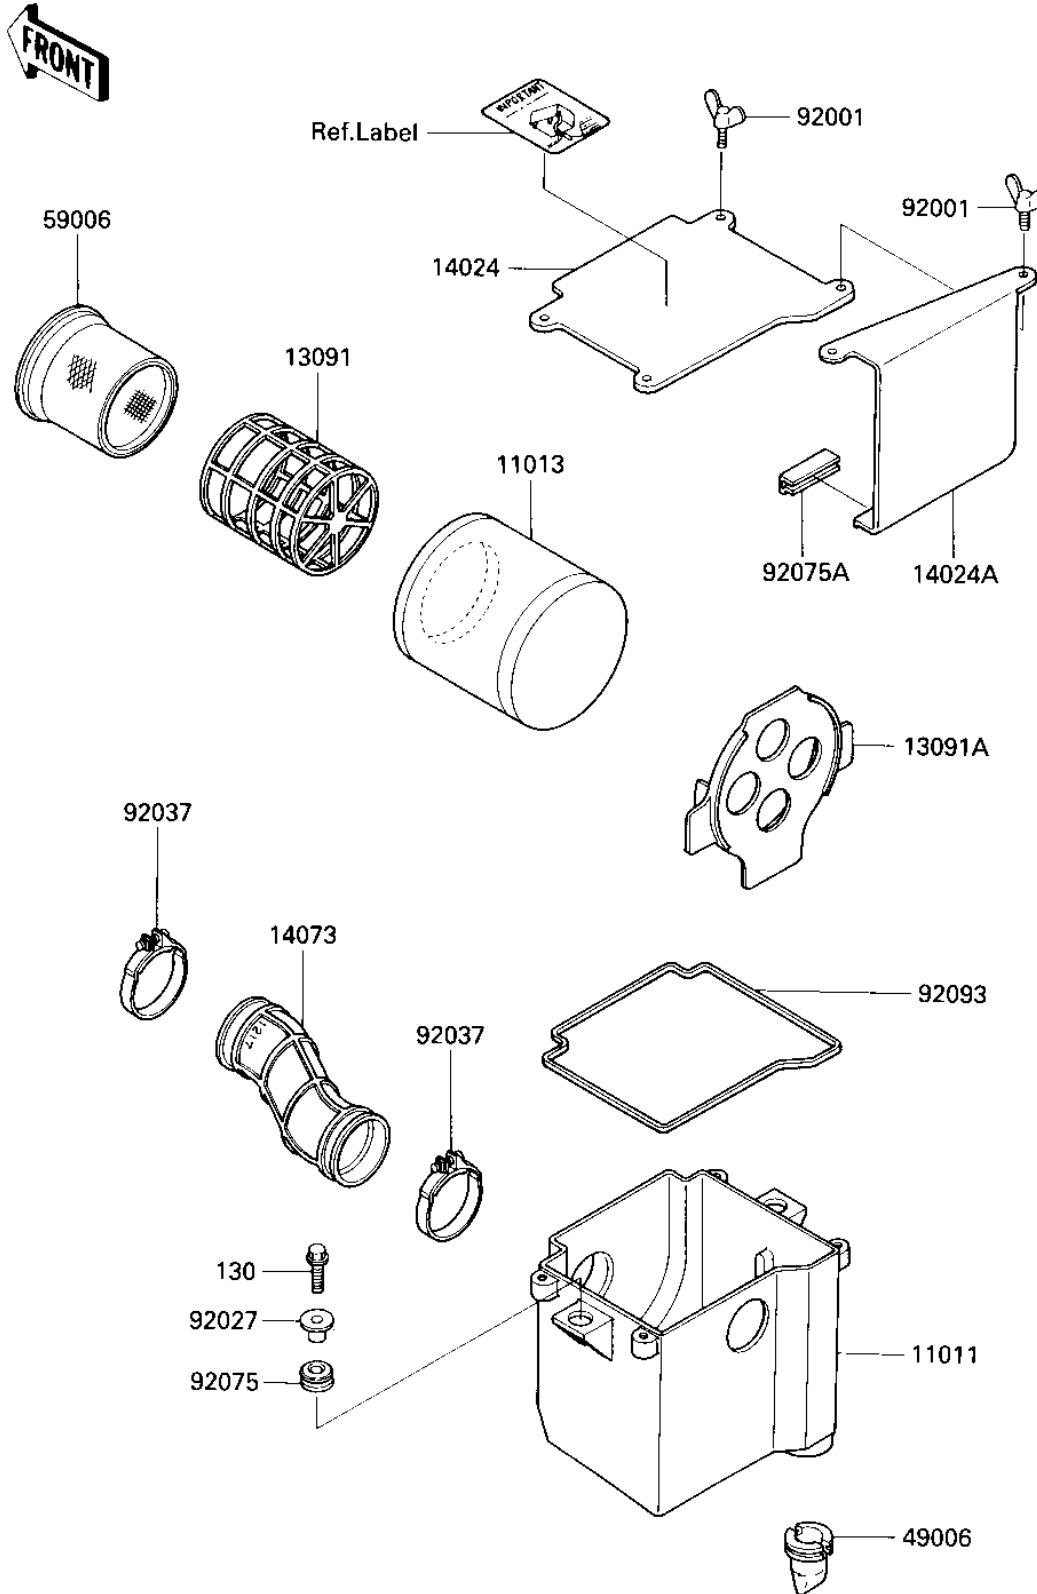

# 1987 Bayou 300 PARTS DIAGRAM

AIR CLEANER

E1130-0193

# 1987 Bayou 300 PARTS LIST

## AIR CLEANER

ITEM NAME	PART NUMBER	QUANTITY
CASE-AIR FILTER (Ref # 11011)	11011-1199	1
ELEMENT-AIR FILTER (Ref # 11013)	11013-1130	1
HOLDER,ELEMENT (Ref # 13091)	13091-1121	1
HOLDER,ELMENT (Ref # 13091A)	13091-1370	1
COVER,AIR FILTER (Ref # 14024)	14024-1058	1
COVER (Ref # 14024A)	14024-1120	1
DUCT,CARBURETOR (Ref # 14073)	14073-1217	1
BOOT (Ref # 49006)	49006-1065	1
ARRESTER-FLAME (Ref # 59006)	59006-1051	1
BOLT,CLNR ELEMENT (Ref # 92001)	92003-199	4
COLLAR,FUEL TANK FITT (Ref # 92027)	92027-1134	2
CLAMP (Ref # 92037)	92037-1523	2
DAMPER RUBB TANK FRNT (Ref # 92075)	92075-013	2
DAMPER (Ref # 92075A)	92075-1772	1
SEAL (Ref # 92093)	92093-1201	1
BOLT,FLANGED,8X30 (Ref # 130)	130G0830	2