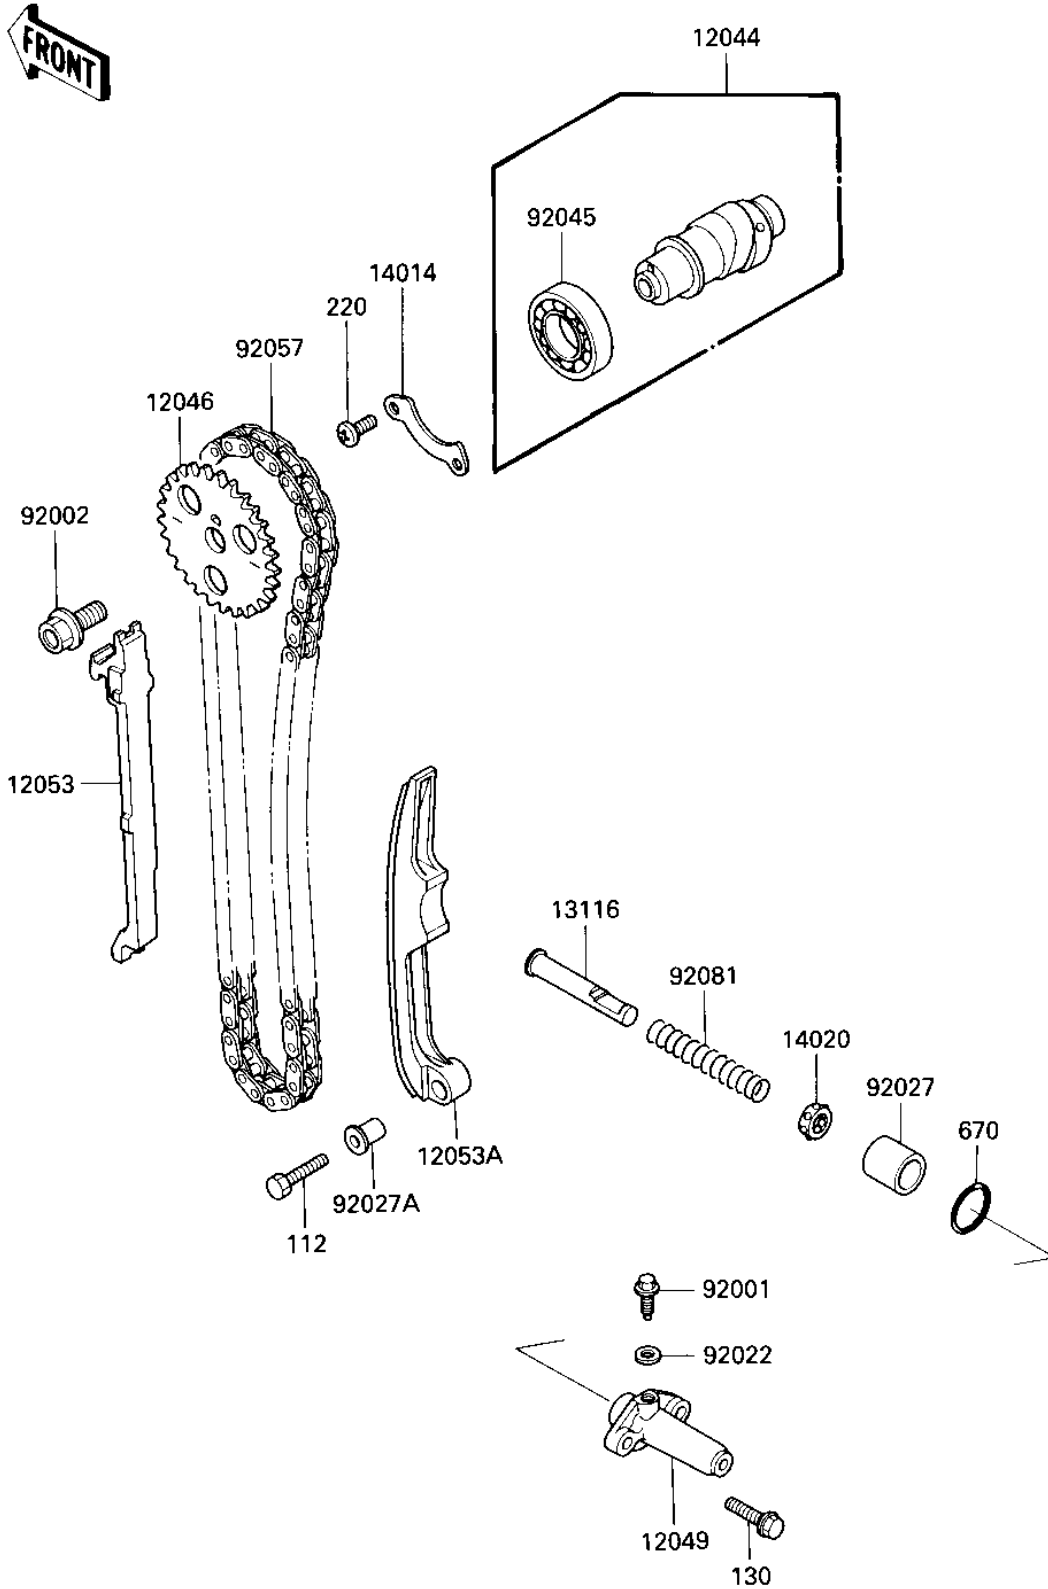

1987 Bayou 300 PARTS DIAGRAM

CAMSHAFT/CHAIN/TENSIONER

E1230-0055

1987 Bayou 300 PARTS LIST

CAMSHAFT/CHAIN/TENSIONER

ITEM NAME	PART NUMBER	QUANTITY
CAMSHAFT-VALVE (Ref # 12044)	12044-1149	1
SPROCKET,CAM CHAIN,32 (Ref # 12046)	12046-1037	1
TENSIONER,CAM CHAIN (Ref # 12049)	12049-1055	1
SLIPER,CAM CHAIN (Ref # 12053)	12053-023	1
SLIPER,CAM CHAIN (Ref # 12053A)	12053-024	1
ROD,PUSH,CAM CHAIN (Ref # 13116)	13116-1019	1
PLATE-POSITION (Ref # 14014)	14014-1030	1
RETAINER,TENSIONER (Ref # 14020)	14020-1054	1
BELT,TENSIONER ADJUST (Ref # 92001)	92001-1155	1
BOLT,10X23 (Ref # 92002)	92001-1859	1
WASHER OIL PUMP BANJO (Ref # 92022)	92022-077	1
COLLAR,TENSIONER (Ref # 92027)	92027-1273	1
COLLAR (Ref # 92027A)	92027-155	1
BEARING-BALL (Ref # 92045)	92045-1056	1
CHAIN,CAM (Ref # 92057)	21070-013	1
SPRING,TENSIONER (Ref # 92081)	92081-1105	1
BOLT-UPSET (Ref # 112)	112G0630	1
BOLT-FLANGED (Ref # 130)	130Y0625	2
SCREW PAN HEAD 6X10 (Ref # 220)	220B0610	2
"0" RING,21MM (Ref # 670)	670B2021	1