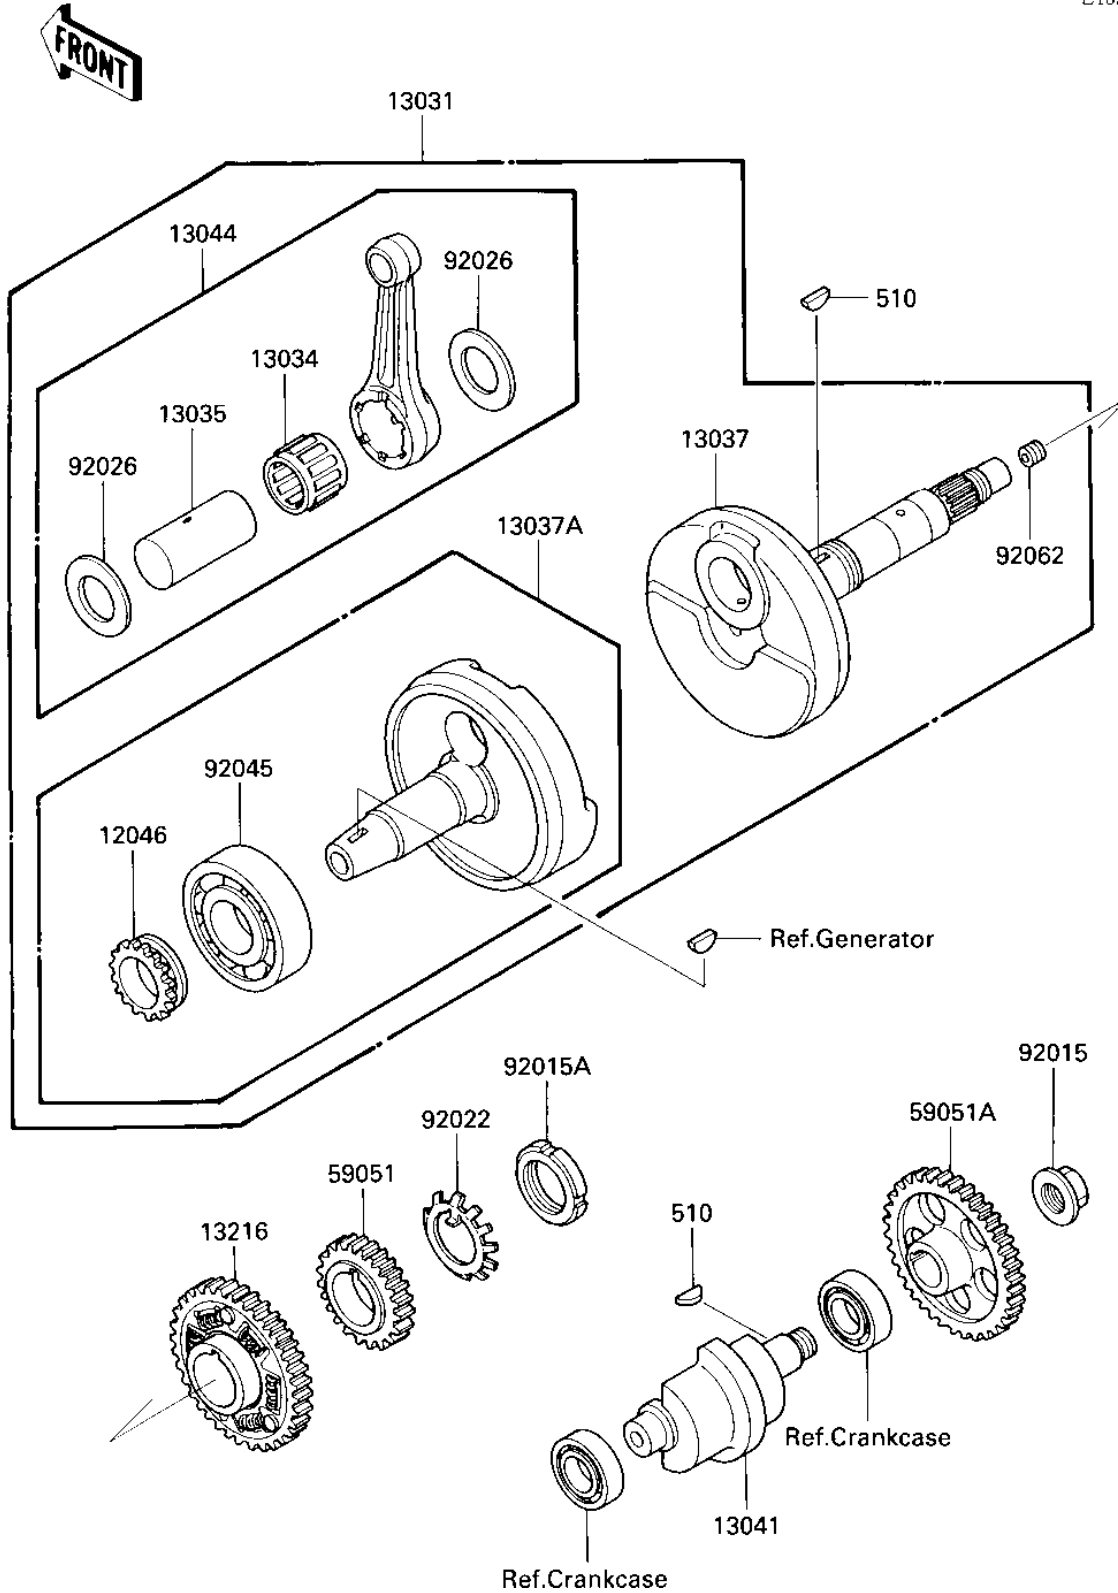

1987 Bayou 300 PARTS DIAGRAM

CRANKSHAFT/BALANCER

E1321 0084

1987 Bayou 300 PARTS LIST

CRANKSHAFT/BALANCER

ITEM NAME	PART NUMBER	QUANTITY
SPROCKET,16T (Ref # 12046)	12046-1038	1
CRANKSHAFT-COMP (Ref # 13031)	13031-1239	1
BEARING-BIG END,PK32X (Ref # 13034)	13034-1061	1
PIN-CRANK (Ref # 13035)	13035-1067	1
CRANKSHAFT,RH (Ref # 13037)	13037-1268	1
CRANKSHAFT (Ref # 13037A)	13037-5065	1
BALANCER (Ref # 13041)	13041-1066	1
SET-CONNECTING ROD (Ref # 13044)	13044-5066	1
GEAR-COMP,BALANCER (Ref # 13216)	13216-1072	1
GEAR-SPUR (Ref # 59051)	59051-1140	1
GEAR-SPUR (Ref # 59051A)	59051-1141	1
NUT (Ref # 92015)	92015-1465	1
NUT,PUMP GEAR,30MM (Ref # 92015A)	92015-1511	1
WASHER,PUMP GEAR (Ref # 92022)	92022-1682	1
SPACER,32X50.5X1.2 (Ref # 92026)	92026-1232	2
BEARING,BALL,#6306 (Ref # 92045)	92045-037	1
NOZZLE (Ref # 92062)	92062-1056	1
WOODRUFF KEY (Ref # 510)	510A5100	2