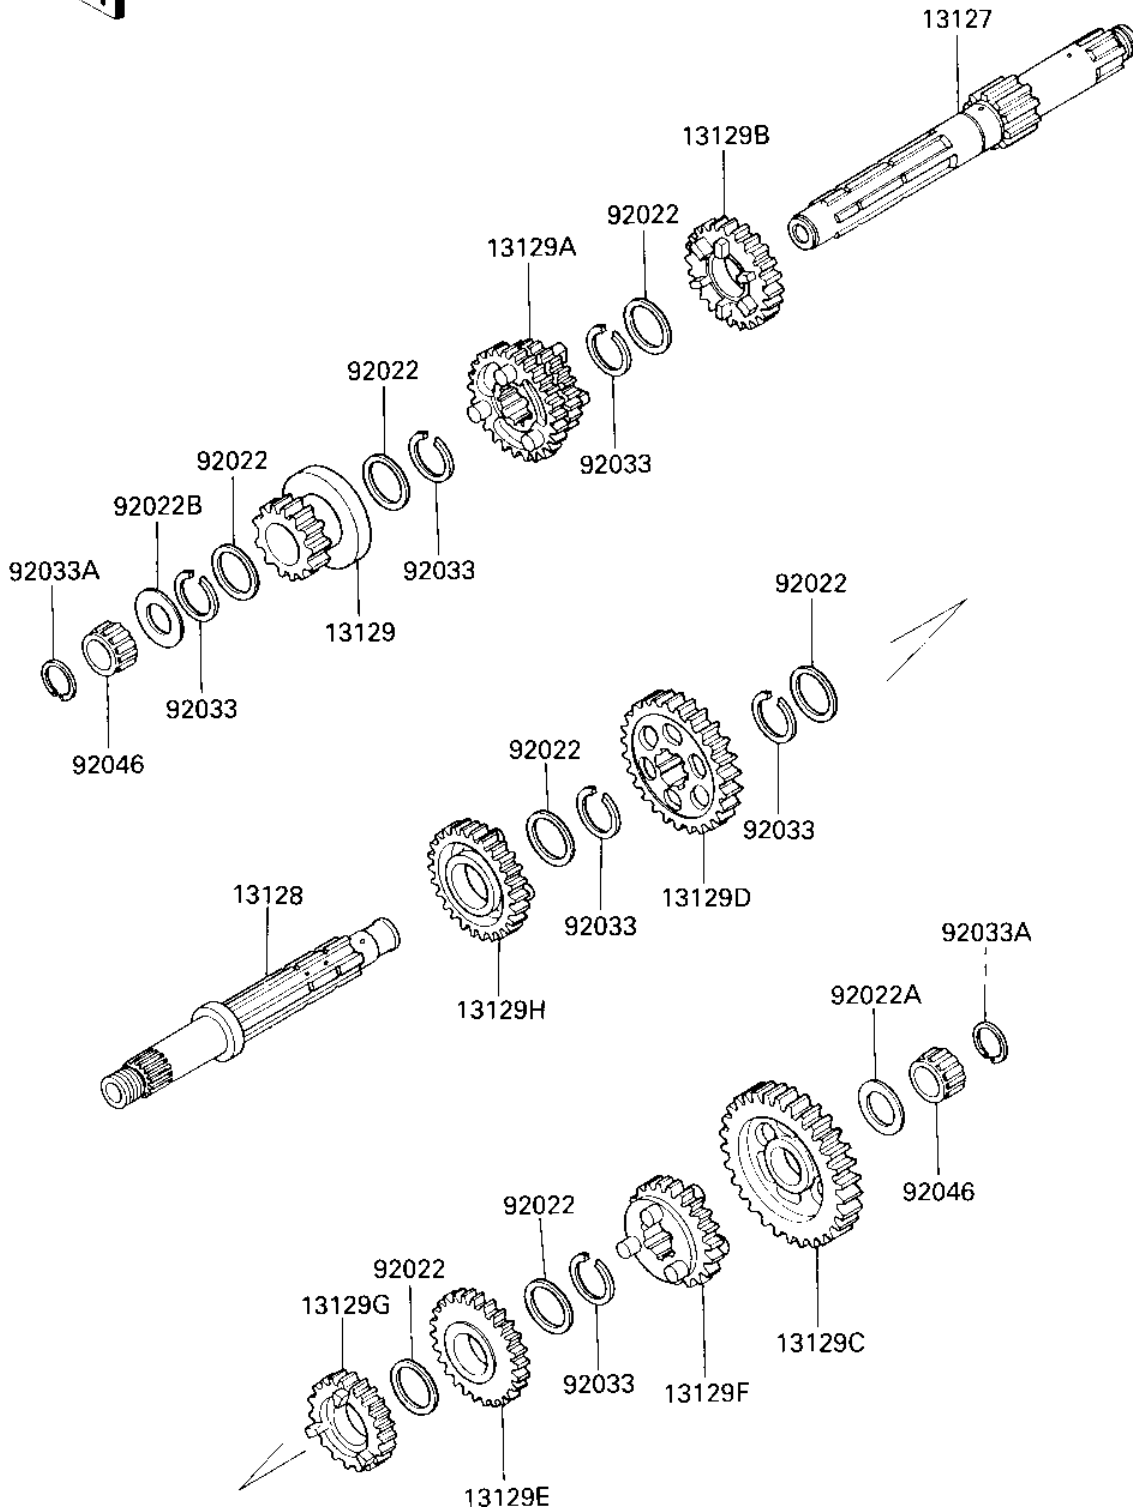

1987 Bayou 300 PARTS DIAGRAM

TRANSMISSION

E1361 (06)

1987 Bayou 300 PARTS LIST

TRANSMISSION

ITEM NAME	PART NUMBER	QUANTITY
SHAFT-TRANSMISSION IN (Ref # 13127)	13127-1127	1
SHAFT-TRANSMISSION OU (Ref # 13128)	13128-1132	1
GEAR,INPUT 2ND,14T (Ref # 13129)	13129-1680	1
GEAR,INPUT TOP&3RD,26 (Ref # 13129A)	13129-1681	1
GEAR,INPUT 4TH,23T (Ref # 13129B)	13129-1682	1
GEAR,OUTPUT LWR,34T (Ref # 13129C)	13129-1683	1
GEAR,OUTPUT 2ND,27T (Ref # 13129D)	13129-1684	1
GEAR,OUTPUT 3RD,26T (Ref # 13129E)	13129-1685	1
GEAR,OUTPUT 4TH,22T (Ref # 13129F)	13129-1686	1
GEAR,OUTPUT TOP,20T (Ref # 13129G)	13129-1687	1
GEAR-REVERSE,26T (Ref # 13129H)	13129-1688	1
WASHER-PLAIN (Ref # 92022)	92022-198	7
WASHER,17.3X28X1.0 (Ref # 92022A)	92022-255	1
WASHER,PLAIN (Ref # 92022B)	92022-270	1
CIRCLIP,25MM (Ref # 92033)	92033-025	6
CIRCLIP,16MM (Ref # 92033A)	92033-032	2
BEARING-NEEDLE (Ref # 92046)	92046-1184	2