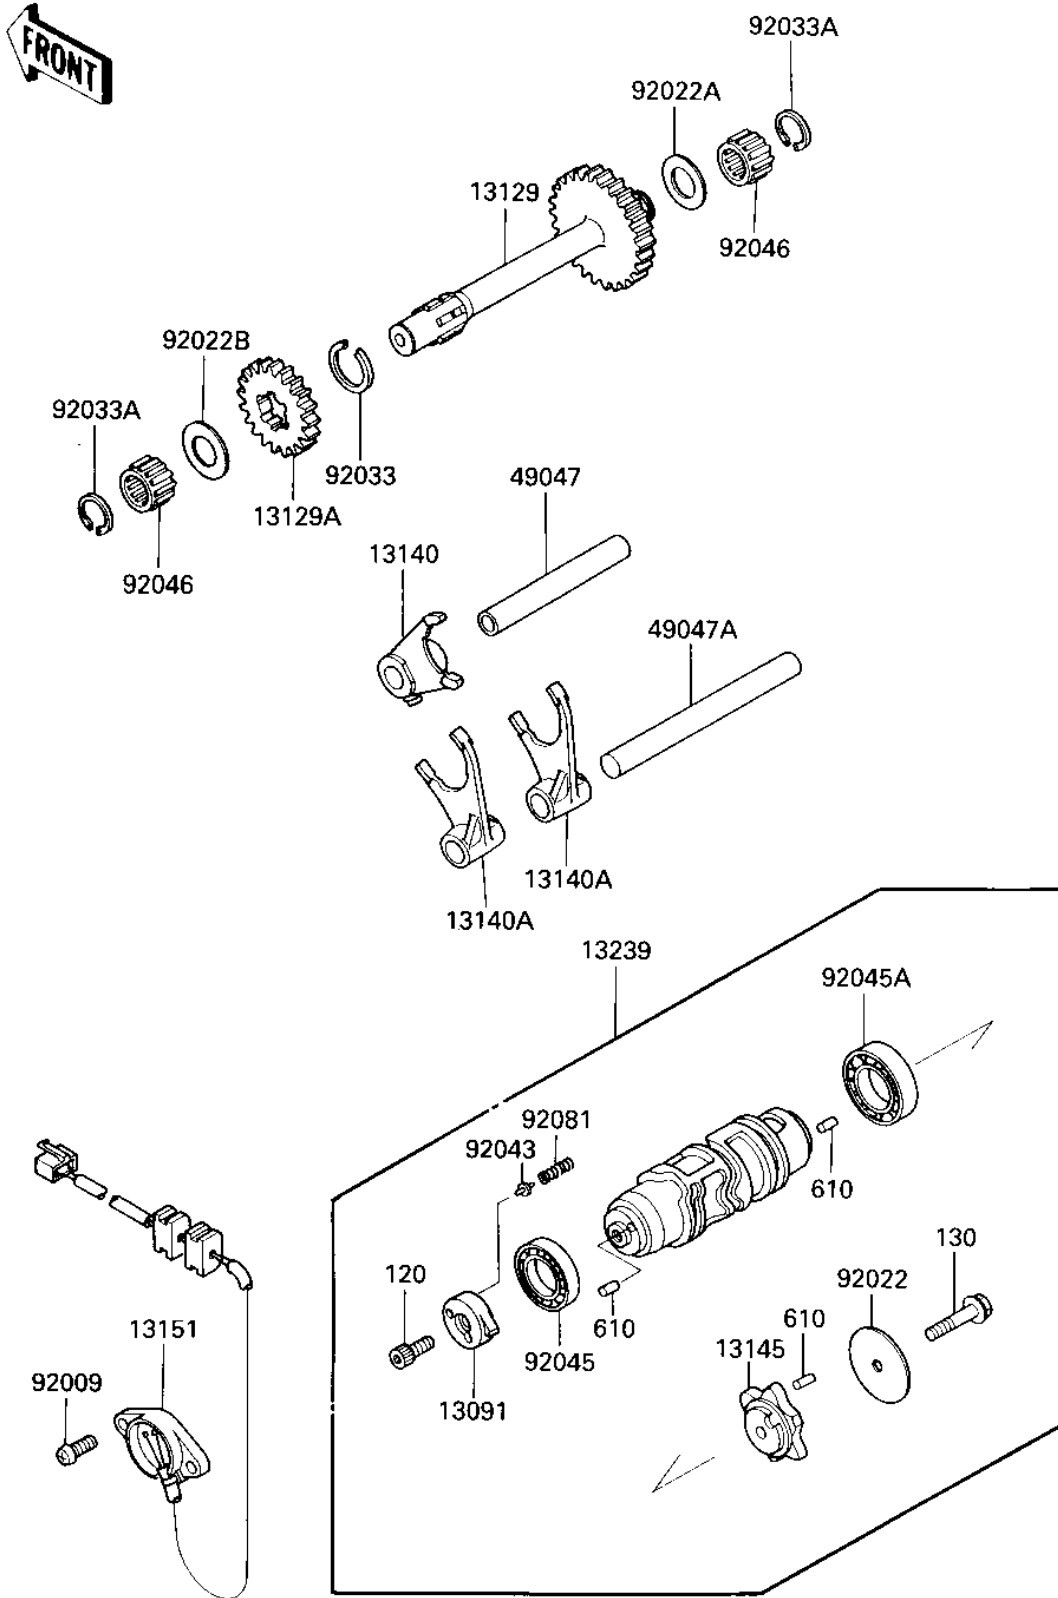

1987 Bayou 300 PARTS DIAGRAM

GEAR CHANGE DRUM & FORKS

E1362-0104

1987 Bayou 300 PARTS LIST

GEAR CHANGE DRUM & FORKS

ITEM NAME	PART NUMBER	QUANTITY
HOLDER,NEUTRAL SWITCH (Ref # 13091)	13091-1443	1
GEAR-REVERSE (Ref # 13129)	13129-1705	1
GEAR-REVERSE,20T (Ref # 13129A)	13129-1706	1
FORK-SHIFT (Ref # 13140)	13140-1134	1
FORK-SHIFT (Ref # 13140A)	13140-1135	2
CAM-CHANGE DRUM (Ref # 13145)	13145-1057	1
SWITCH-COMP,NEUTRAL (Ref # 13151)	13151-1061	1
DRUM-ASSY-CHANGE (Ref # 13239)	13239-1137	1
ROD,SHIFT 93.7M/M (Ref # 49047)	49047-1003	1
ROD-SHIFT (Ref # 49047A)	49047-1062	1
SCREW,5X14 (Ref # 92009)	92009-1341	2
WASHER,6.2X38X1.2 (Ref # 92022)	92022-1500	1
WASHER,17.3X28X1.0 (Ref # 92022A)	92022-255	1
WASHER,PLAIN (Ref # 92022B)	92022-270	1
CIRCLIP,25MM (Ref # 92033)	92033-025	1
CIRCLIP,16MM (Ref # 92033A)	92033-032	2
PIN (Ref # 92043)	92043-1287	1
BEARING-BALL,6805 (Ref # 92045)	92045-1122	1
BEARING-BALL,6905X1 (Ref # 92045A)	92045-1150	1
BEARING-NEEDLE (Ref # 92046)	92046-1184	2
SPRING (Ref # 92081)	92081-1763	1
BOLT-SOCKET,6X20 (Ref # 120)	120S0620	1
BOLT,FLANGED,6X30 (Ref # 130)	130G0630	1
PIN DOWEL 4X10 (Ref # 610)	610A0410	8