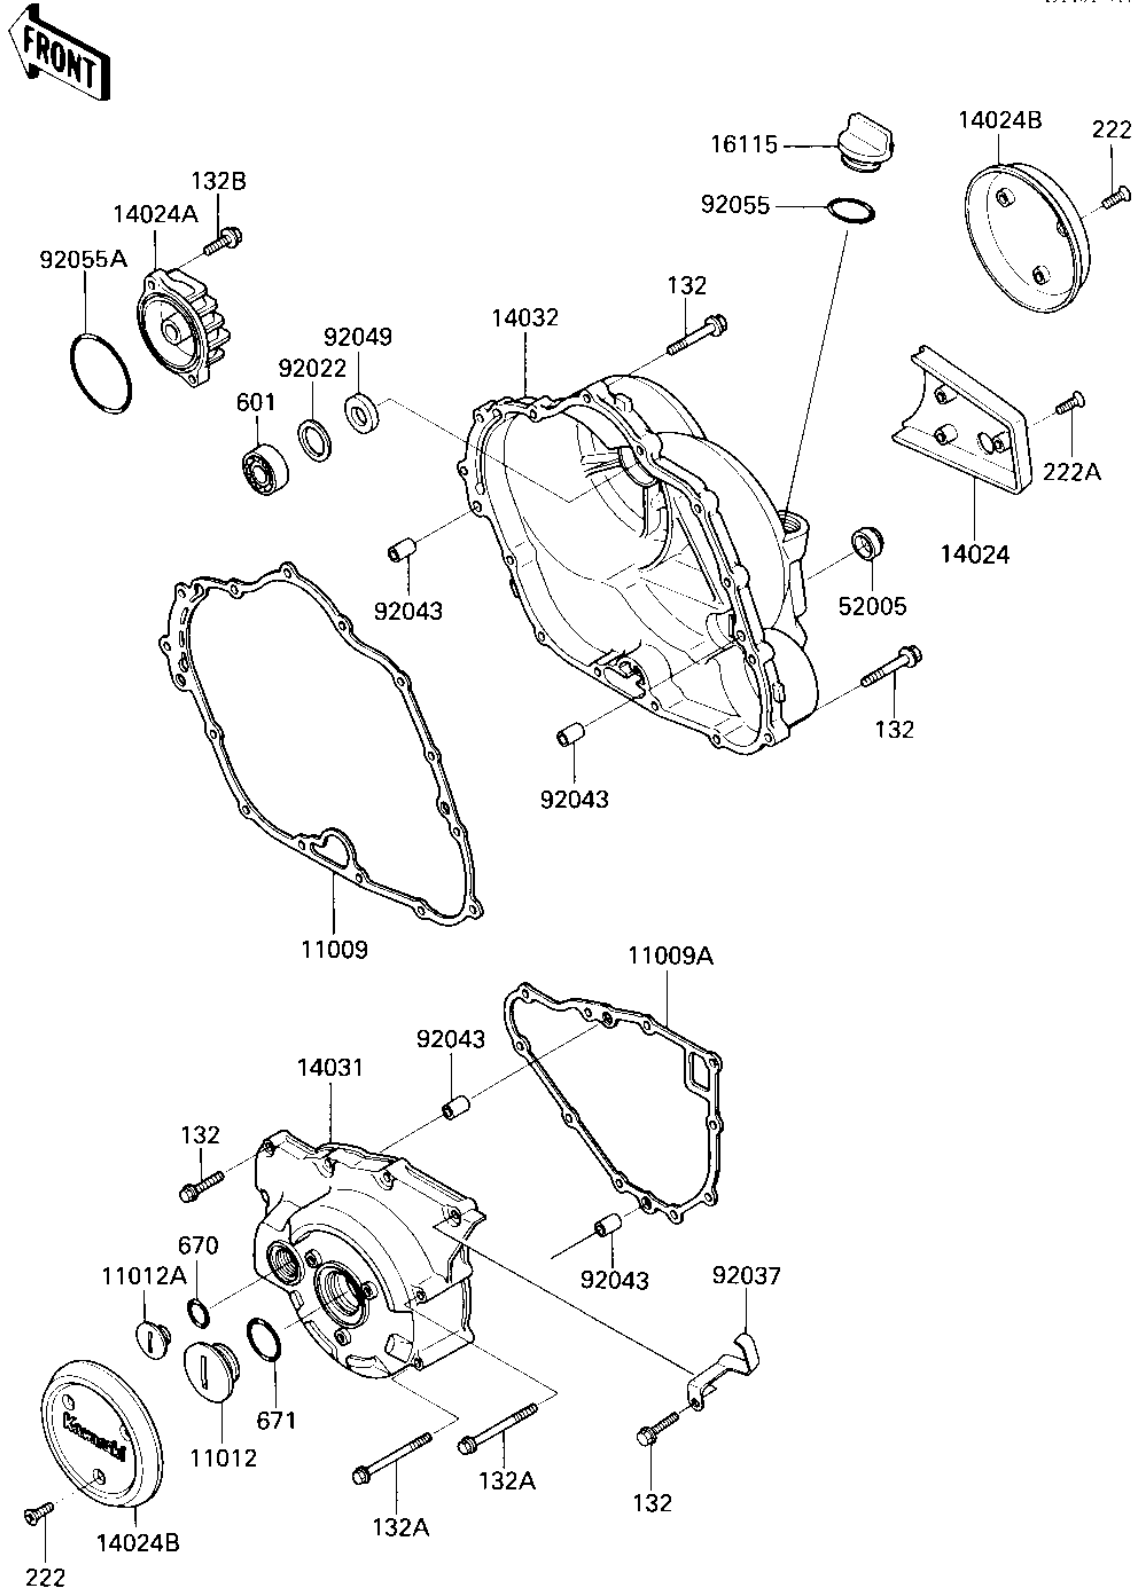

1987 Bayou 300 PARTS DIAGRAM

ENGINE COVERS

E1431 0177

1987 Bayou 300 PARTS LIST

ENGINE COVERS

ITEM NAME	PART NUMBER	QUANTITY
GASKET,CLUTCH COVER (Ref # 11009)	11060-1225	1
GASKET,GENERATOR COVE (Ref # 11009A)	11060-1226	1
CAP (Ref # 11012)	11012-1362	1
CAP,TOP MARK (Ref # 11012A)	11012-1363	1
COVER,RELEASE ADJUSTE (Ref # 14024)	14024-1061	1
COVER,OIL FILTER (Ref # 14024A)	14024-1062	1
COVER,CLUTCH COVER (Ref # 14024B)	14025-1807	2
COVER-GENERATOR (Ref # 14031)	14031-1181	1
COVER-CLUTCH (Ref # 14032)	14032-1197	1
CAP-OIL FILLER (Ref # 16115)	16115-1009	1
GAUGE,OIL LEVEL (Ref # 52005)	52005-1009	1
WASHER,25.3X33X1.0 (Ref # 92022)	92022-1109	1
CLAMP (Ref # 92037)	92037-1872	1
PIN,DOWEL,6.2X8X14 (Ref # 92043)	92043-1263	4
SEAL-OIL,SCY 15X30X7 (Ref # 92049)	92049-1158	1
"O" RING,31MM (Ref # 92055)	92055-049	1
RING-O,63MM (Ref # 92055A)	92055-1294	1
BOLT-FLANGED-SMALL (Ref # 132)	132J0630	22
BOLT-FLANGED-SMALL (Ref # 132A)	132J0670	2
BOLT-FLANGED-SMALL (Ref # 132B)	132Y0625	2
SCREW-CSK-RD-CROS (Ref # 222)	222C0510	6
SCREW-CSK-RD-CROS (Ref # 222A)	222C0518	3
BEARING BALL #6202 (Ref # 601)	601B6202	1
"O" RING,18MM (Ref # 670)	670B2018	1
"O" RING,40MM (Ref # 671)	671B2540	1