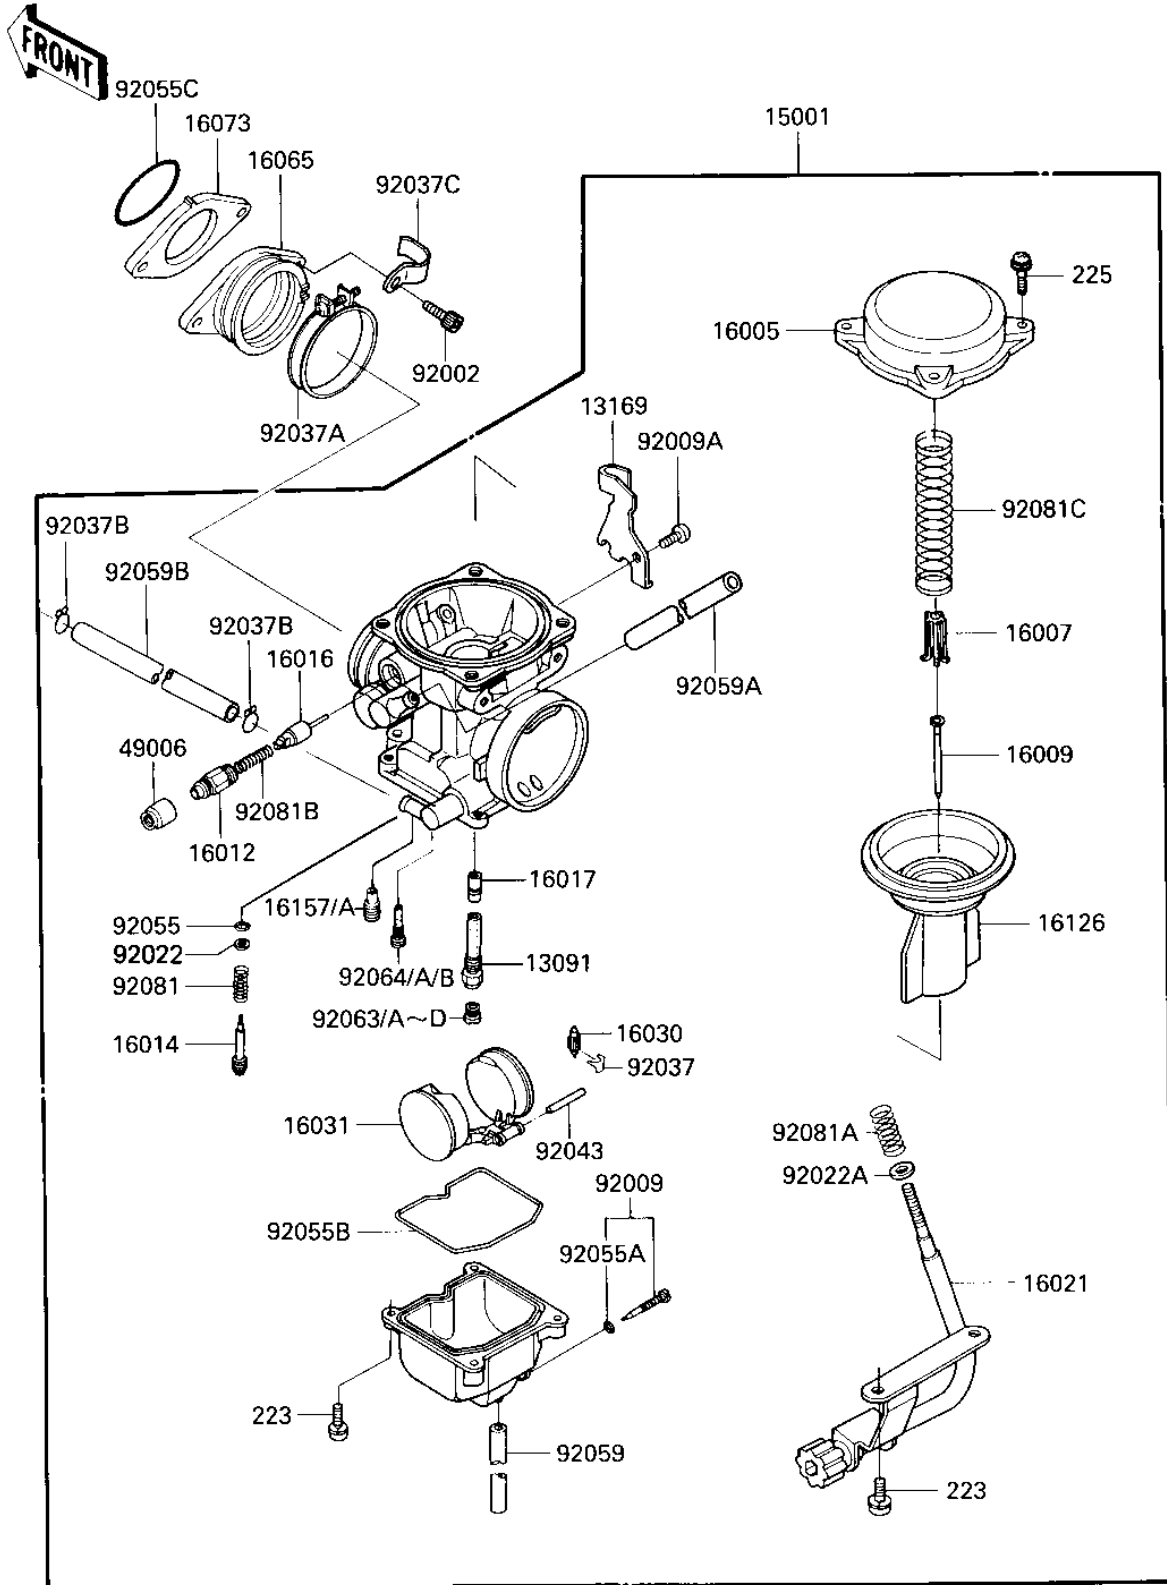

1987 Bayou 300 PARTS DIAGRAM

CARBURETOR

E1611-0227

1987 Bayou 300 PARTS LIST

CARBURETOR

ITEM NAME	PART NUMBER	QUANTITY
HOLDER,NEEDLE JET (Ref # 13091)	13091-1259	1
PLATE,THROTTLE CABLE (Ref # 13169)	13169-1977	1
CARBURETOR-ASSY (Ref # 15001)	15001-1332	1
TOP-CHAMBER (Ref # 16005)	16005-1056	1
SEAT-SPRING (Ref # 16007)	16007-1120	1
NEEDLE-JET,27Q (Ref # 16009)	16009-1277	1
CAP-STARTER PLUNGER (Ref # 16012)	16012-1055	1
SCREW-PILOT AIR (Ref # 16014)	16014-1054	1
PLUNGER,STARTER (Ref # 16016)	16016-1065	1
JET-NEEDLE (Ref # 16017)	16017-1270	1
SCREW-THROTTLE STOP (Ref # 16021)	16021-1115	1
FLOAT VALVE (Ref # 16030)	16030-1007	1
FLOAT (Ref # 16031)	16031-1056	1
HOLDER-CARBURETOR (Ref # 16065)	16065-1177	1
INSULATOR (Ref # 16073)	16073-5001	1
VALVE,VACUUM (Ref # 16126)	16126-1160	1
JET-STARTER (Ref # 16157)	16157-1051	1
JET-STARTER (Ref # 16157A)	16157-1052	1
BOOT,STARTER PLUNGER (Ref # 49006)	49006-1165	1
BOLT,6X25 (Ref # 92002)	92002-1093	2
SCREW,DRAIN (Ref # 92009)	92009-1095	1
SCREW (Ref # 92009A)	92009-1365	1
WASHER,PLAIN (Ref # 92022)	92022-1003	1
WASHER,PLAIN,STOP SPR (Ref # 92022A)	92022-1480	1
CLIP,FLOAT VALVE (Ref # 92037)	16044-007	1
CLAMP (Ref # 92037A)	92037-1326	1
CLAMP,TUBE (Ref # 92037B)	92037-1531	2
CLAMP (Ref # 92037C)	92037-1871	1
PIN,FLOAT (Ref # 92043)	92043-1148	1