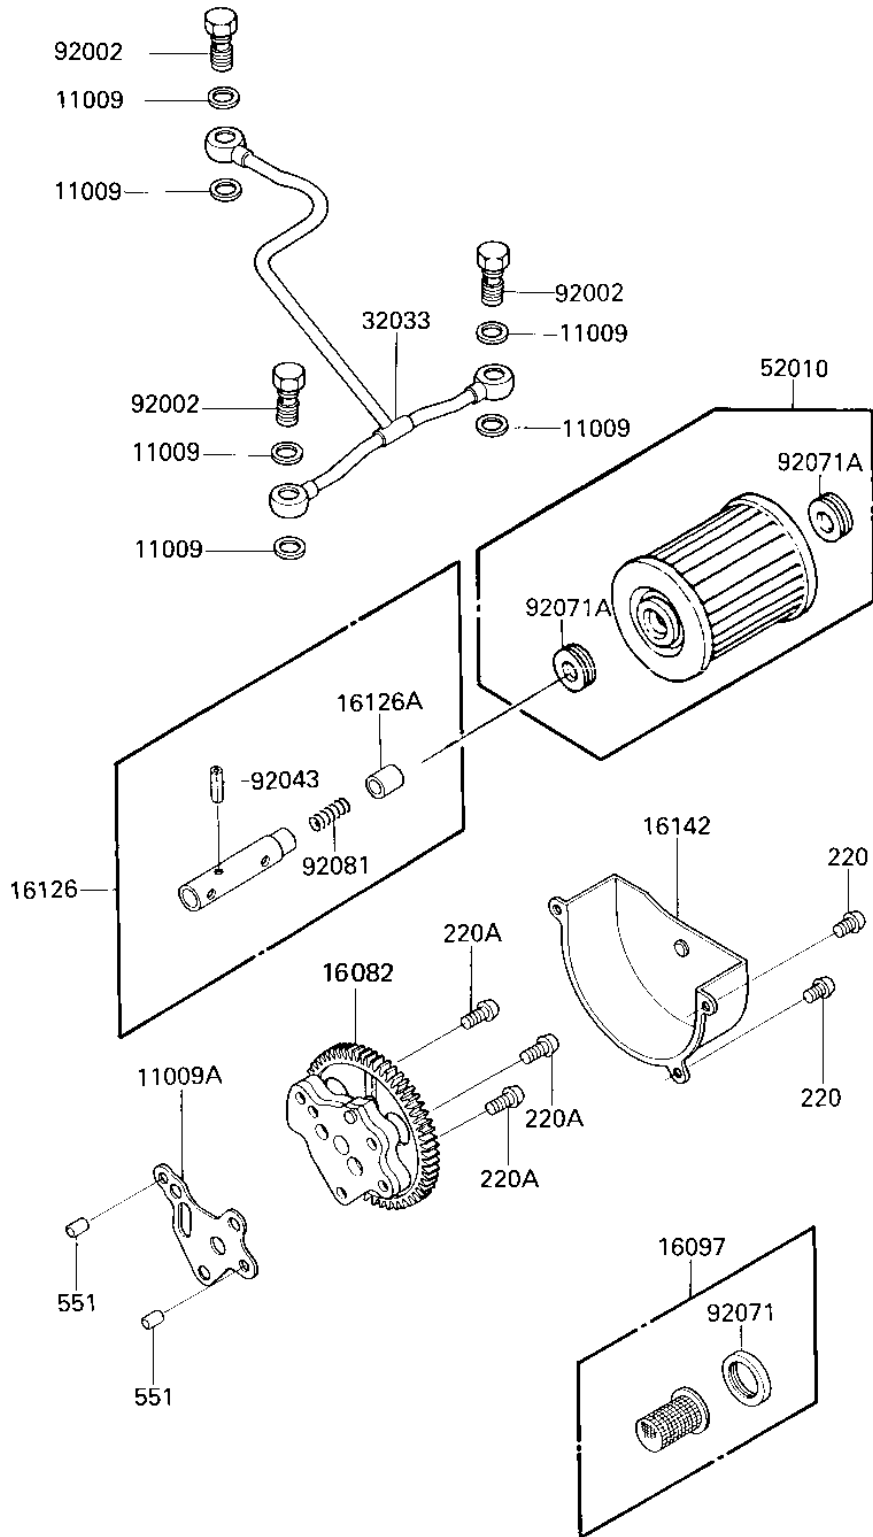

1987 Bayou 300 PARTS DIAGRAM

OIL PUMP/OIL FILTER

E1710-0071

1987 Bayou 300 PARTS LIST

OIL PUMP/OIL FILTER

| ITEM NAME | PART NUMBER | QUANTITY |
|------------------------------------|-------------|----------|
| GASKET,10X14.5X1.5 (Ref # 11009) | 11009-1105 | 6 |
| GASKET,OIL PUMP (Ref # 11009A) | 11009-1520 | 1 |
| PUMP ASSY OIL (Ref # 16082) | 16082-1068 | 1 |
| STRAINER ASSY,OIL (Ref # 16097) | 16097-1001 | 1 |
| BOLT ASSY,OIL FILTER (Ref # 16126) | 16156-002 | 1 |
| PISTON (Ref # 16126A) | 92136-002 | 1 |
| COVER-PUMP (Ref # 16142) | 16142-1064 | 1 |
| PIPE,OIL (Ref # 32033) | 32033-1744 | 1 |
| FILTER,OIL (Ref # 52010) | 16099-004 | 1 |
| BOLT,OIL,L=23 (Ref # 92002) | 92002-1888 | 3 |
| SPRING PIN (Ref # 92043) | 92043-123 | 1 |
| GROMMET,OIL STRAINER (Ref # 92071) | 92071-100 | 1 |
| GROMMET,OIL FILTER (Ref # 92071A) | 92071-101 | 2 |
| SPRING,PISTON (Ref # 92081) | 92081-043 | 1 |
| SCREW PAN HEAD 6X12 (Ref # 220) | 220B0612 | 3 |
| SCREW PAN HEAD 6X25 (Ref # 220A) | 220B0625 | 3 |
| PIN,DOWEL,6X8 (Ref # 551) | 551A0608 | 2 |