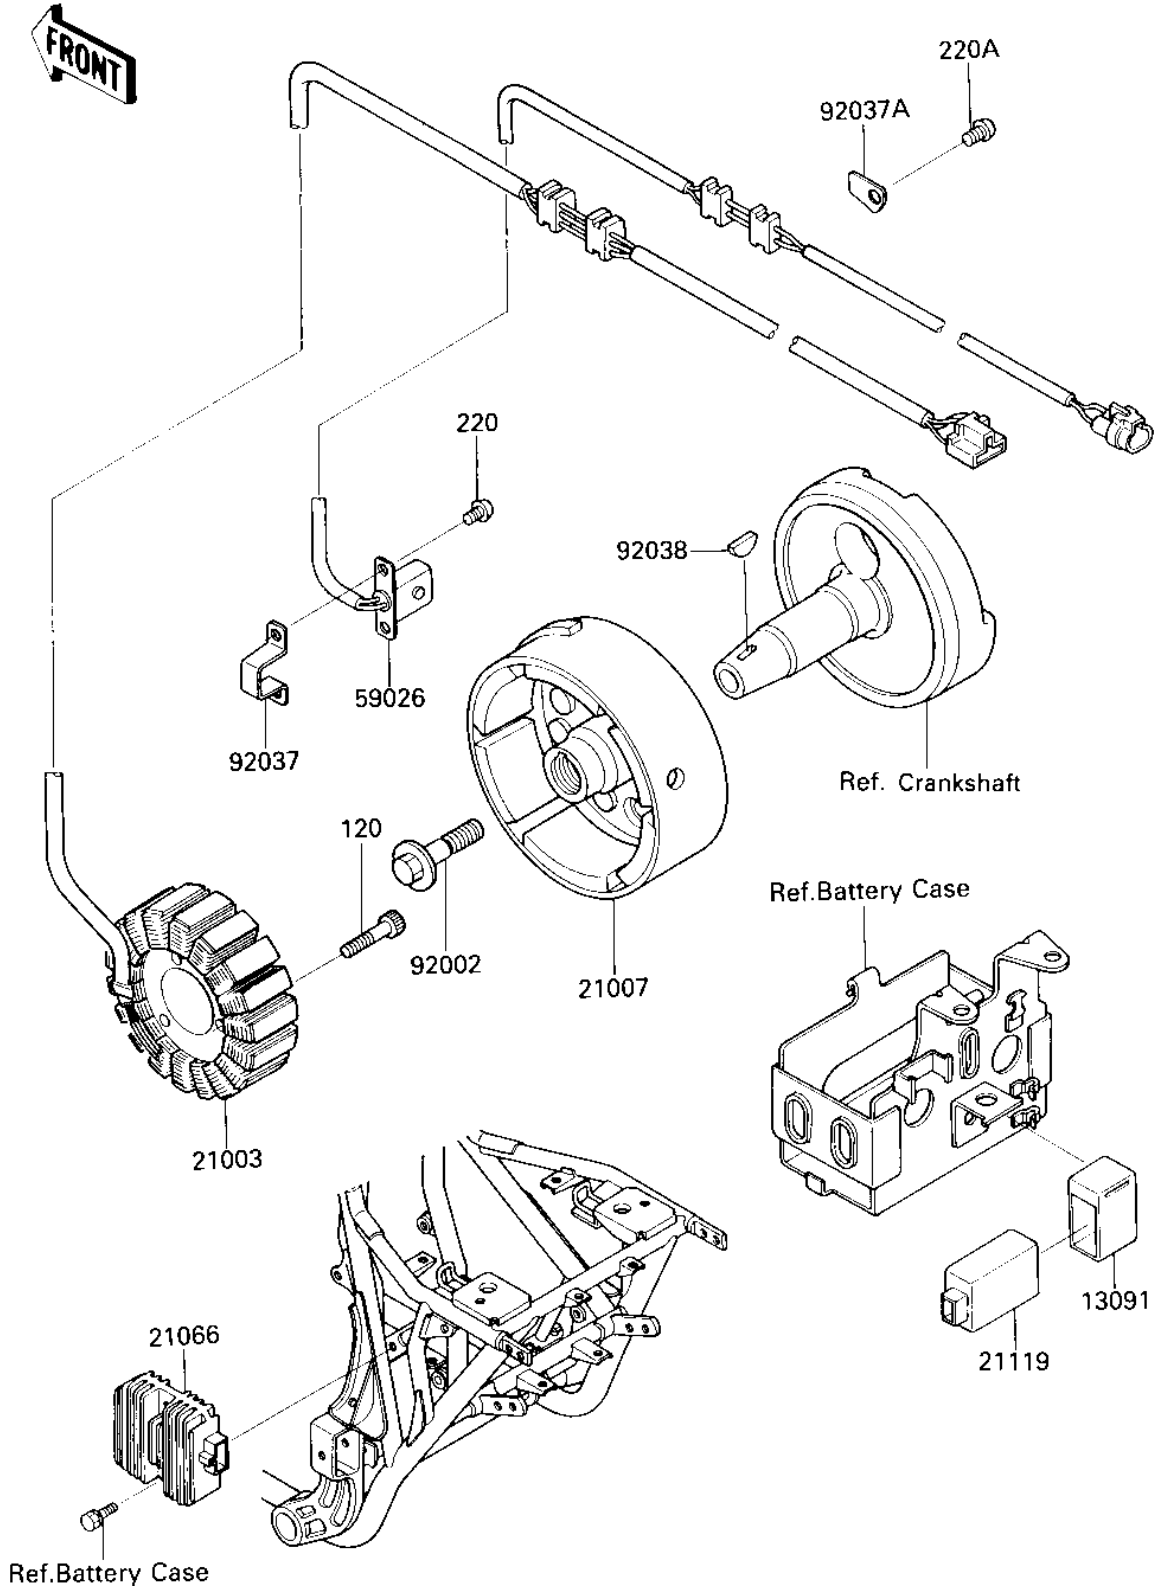

1987 Bayou 300 PARTS DIAGRAM

IGNITION/GENERATOR

E1810-0138

1987 Bayou 300 PARTS LIST

IGNITION/GENERATOR

ITEM NAME	PART NUMBER	QUANTITY
HOLDER (Ref # 13091)	13091-1095	1
STATOR (Ref # 21003)	21003-1128	1
ROTOR (Ref # 21007)	21007-1133	1
REGULATOR-VOLTAGE (Ref # 21066)	21066-1055	1
IGNITER (Ref # 21119)	21119-1193	1
COIL-PULSING (Ref # 59026)	59026-1069	1
BOLT,10X40 (Ref # 92002)	92002-1296	1
CLAMP,GENERATOR LEAD (Ref # 92037)	92037-1655	1
CLAMP,WIRING HARNESS (Ref # 92037A)	92037-1656	1
WOODRUFF KEY (Ref # 92038)	92038-001	1
BOLT,SOCKET,6X30 (Ref # 120)	120P0630	3
SCREW PAN HEAD 5X12 (Ref # 220)	220B0512	2
SCREW PAN HEAD 6X12 (Ref # 220A)	220B0612	1