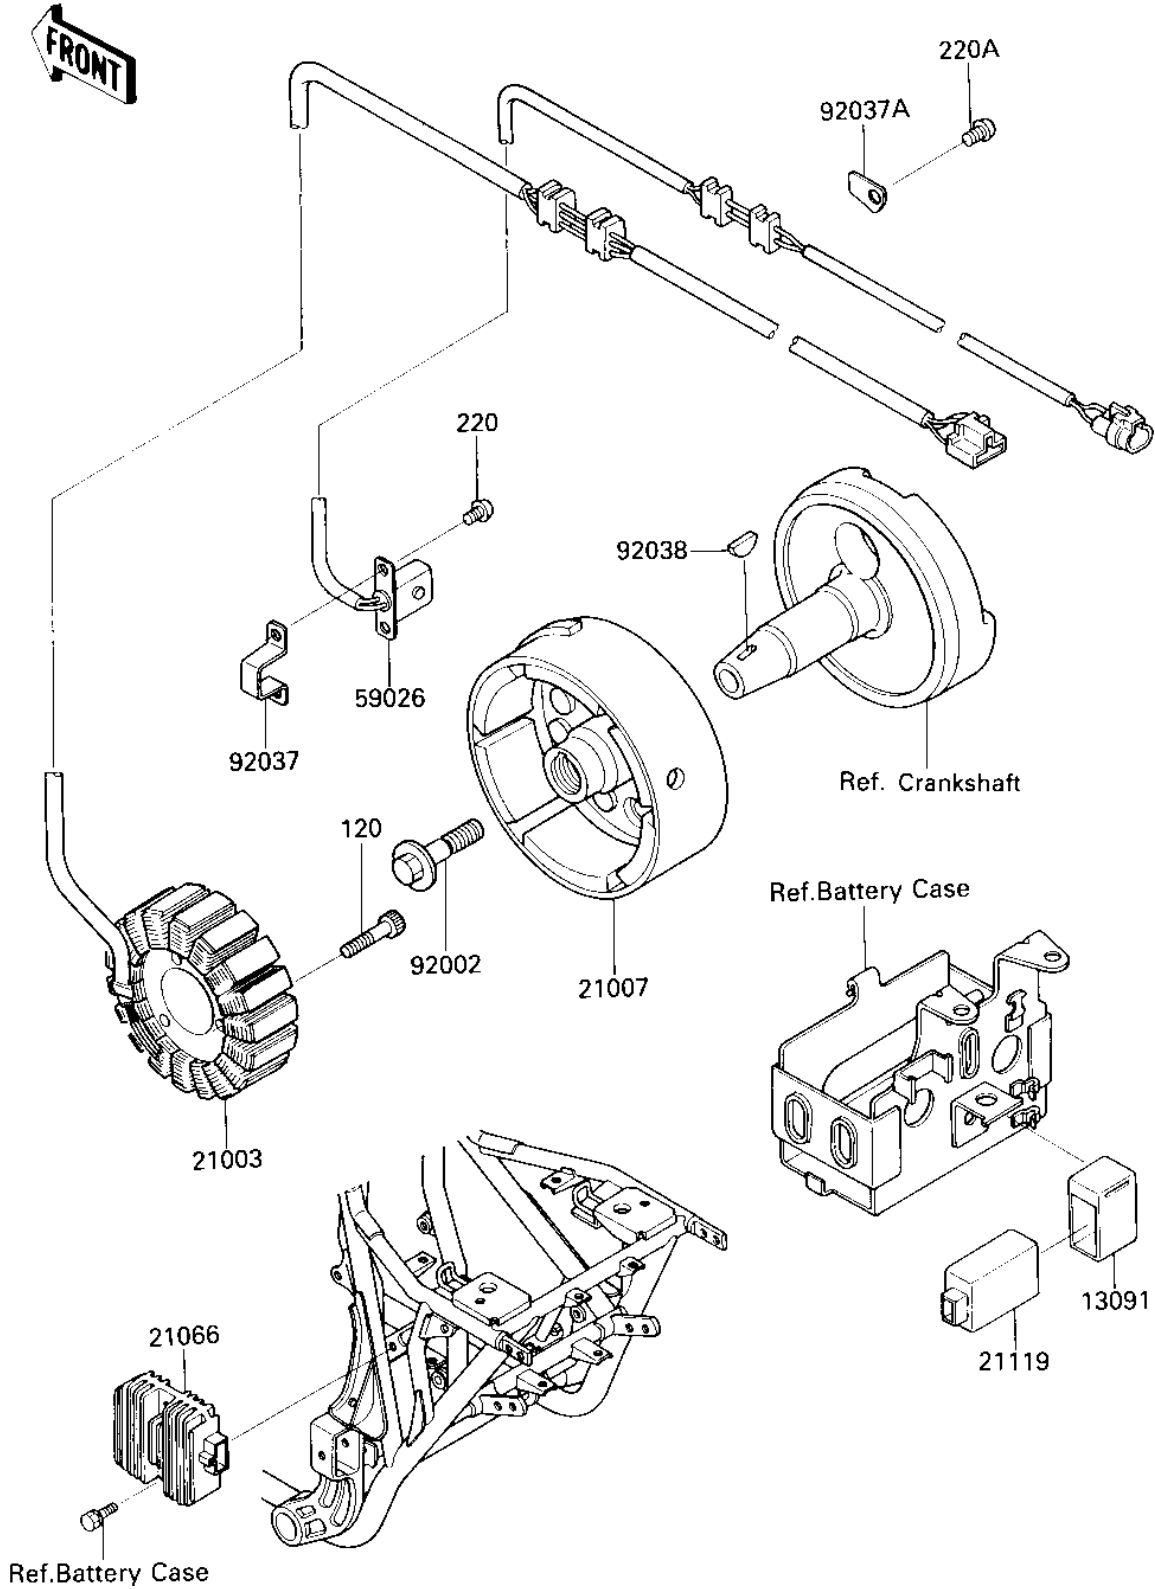

1987 Bayou 300 PARTS DIAGRAM

IGNITION/GENERATOR

E1810 0138

1987 Bayou 300 PARTS LIST

IGNITION/GENERATOR

ITEM NAME	PART NUMBER	QUANTITY
HOLDER (Ref # 13091)	13091-1095	1
STATOR (Ref # 21003)	21003-1128	1
ROTOR (Ref # 21007)	21007-1133	1
REGULATOR-VOLTAGE (Ref # 21066)	21066-1055	1
IGNITER (Ref # 21119)	21119-1193	1
COIL-PULSING (Ref # 59026)	59026-1069	1
BOLT,10X40 (Ref # 92002)	92002-1296	1
CLAMP,GENERATOR LEAD (Ref # 92037)	92037-1655	1
CLAMP,WIRING HARNESS (Ref # 92037A)	92037-1656	1
WOODRUFF KEY (Ref # 92038)	92038-001	1
BOLT,SOCKET,6X30 (Ref # 120)	120P0630	3
SCREW PAN HEAD 5X12 (Ref # 220)	220B0512	2
SCREW PAN HEAD 6X12 (Ref # 220A)	220B0612	1