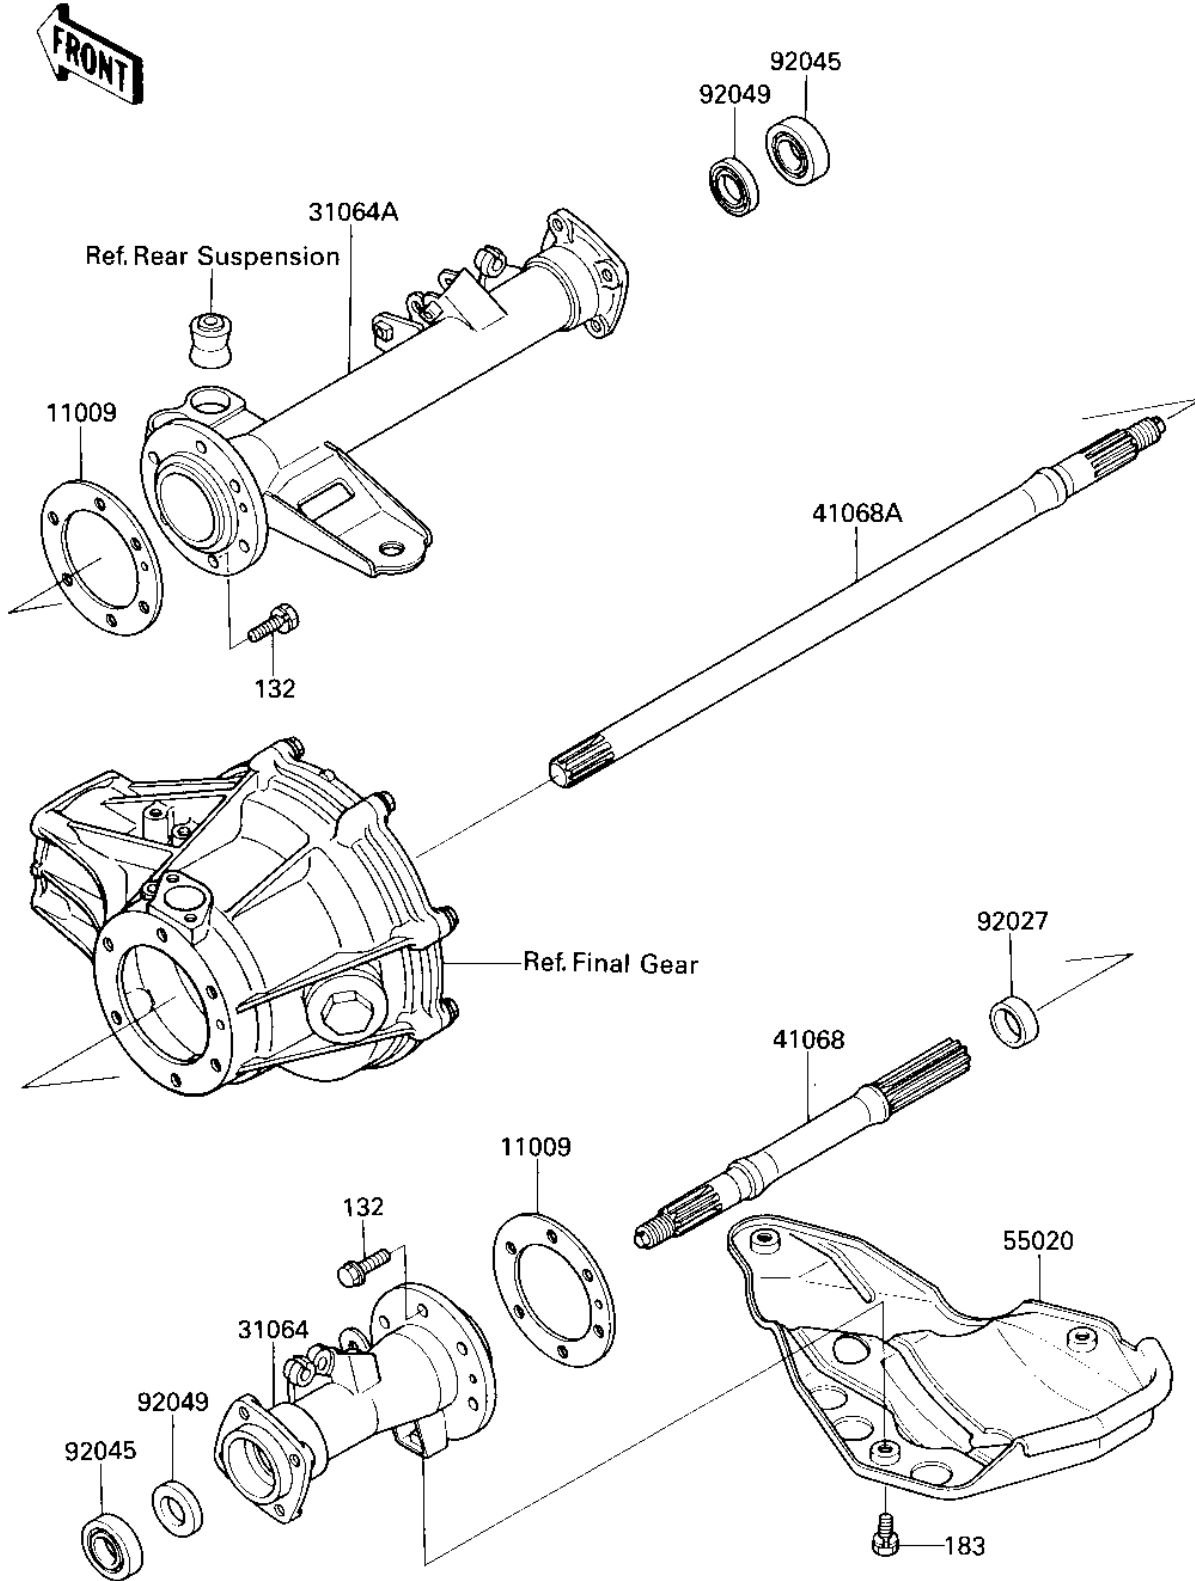

# 1987 Bayou 300 PARTS DIAGRAM

## REAR AXLE

E3133-0001

# 1987 Bayou 300 PARTS LIST

## REAR AXLE

ITEM NAME	PART NUMBER	QUANTITY
GASKET,FINAL GEAR CAS (Ref # 11009)	11009-1526	2
PIPE-COMP,LH (Ref # 31064)	31064-1065	1
PIPE-COMP,RH (Ref # 31064A)	31064-1066	1
AXLE,LH (Ref # 41068)	41068-1208	1
AXLE,RH (Ref # 41068A)	41068-1209	1
GUARD (Ref # 55020)	55020-1203	1
COLLAR,23X30X12 (Ref # 92027)	92027-1892	1
BEARING-BALL (Ref # 92045)	92045-1163	2
SEAL-OIL (Ref # 92049)	92049-1236	2
BOLT-FLANGED-SMALL (Ref # 132)	132J0825	12
BOLT-UPSET-WS-SMALL (Ref # 183)	183H0814	3