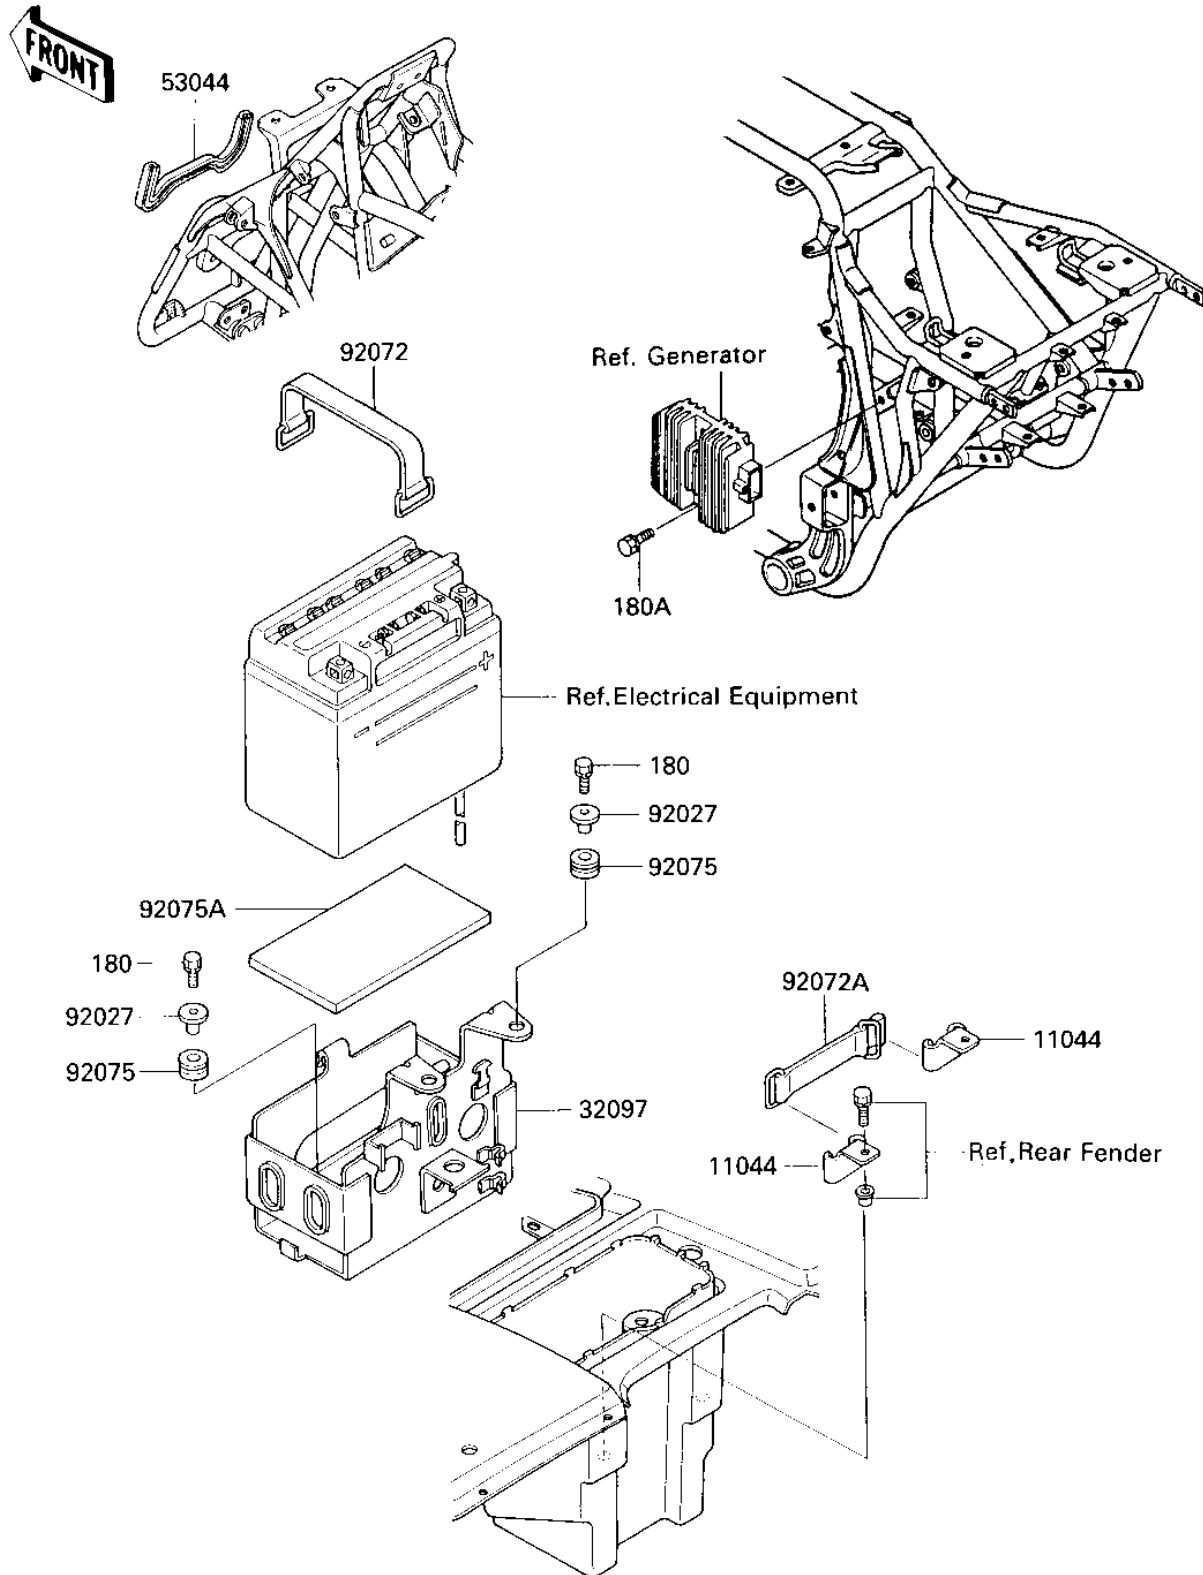

1987 Bayou 300 PARTS DIAGRAM

BATTERY CASE

F2132-0155

1987 Bayou 300 PARTS LIST

BATTERY CASE

ITEM NAME	PART NUMBER	QUANTITY
BRACKET,TOOL (Ref # 11044)	11044-1535	2
CASE-BATTERY (Ref # 32097)	32097-1118	1
TRIM (Ref # 53044)	53044-1137	1
COLLAR (Ref # 92027)	92027-1045	4
BAND BATTERY (Ref # 92072)	92072-006	1
BAND,TOOL (Ref # 92072A)	92072-1044	1
DAMPER,FAN (Ref # 92075)	92075-1167	4
DAMPER,BATTERY (Ref # 92075A)	92075-1750	1
BOLT-UPSET-WS (Ref # 180)	180D0620	4
BOLT-UPSET-WS,6X25 (Ref # 180A)	180D0625	2