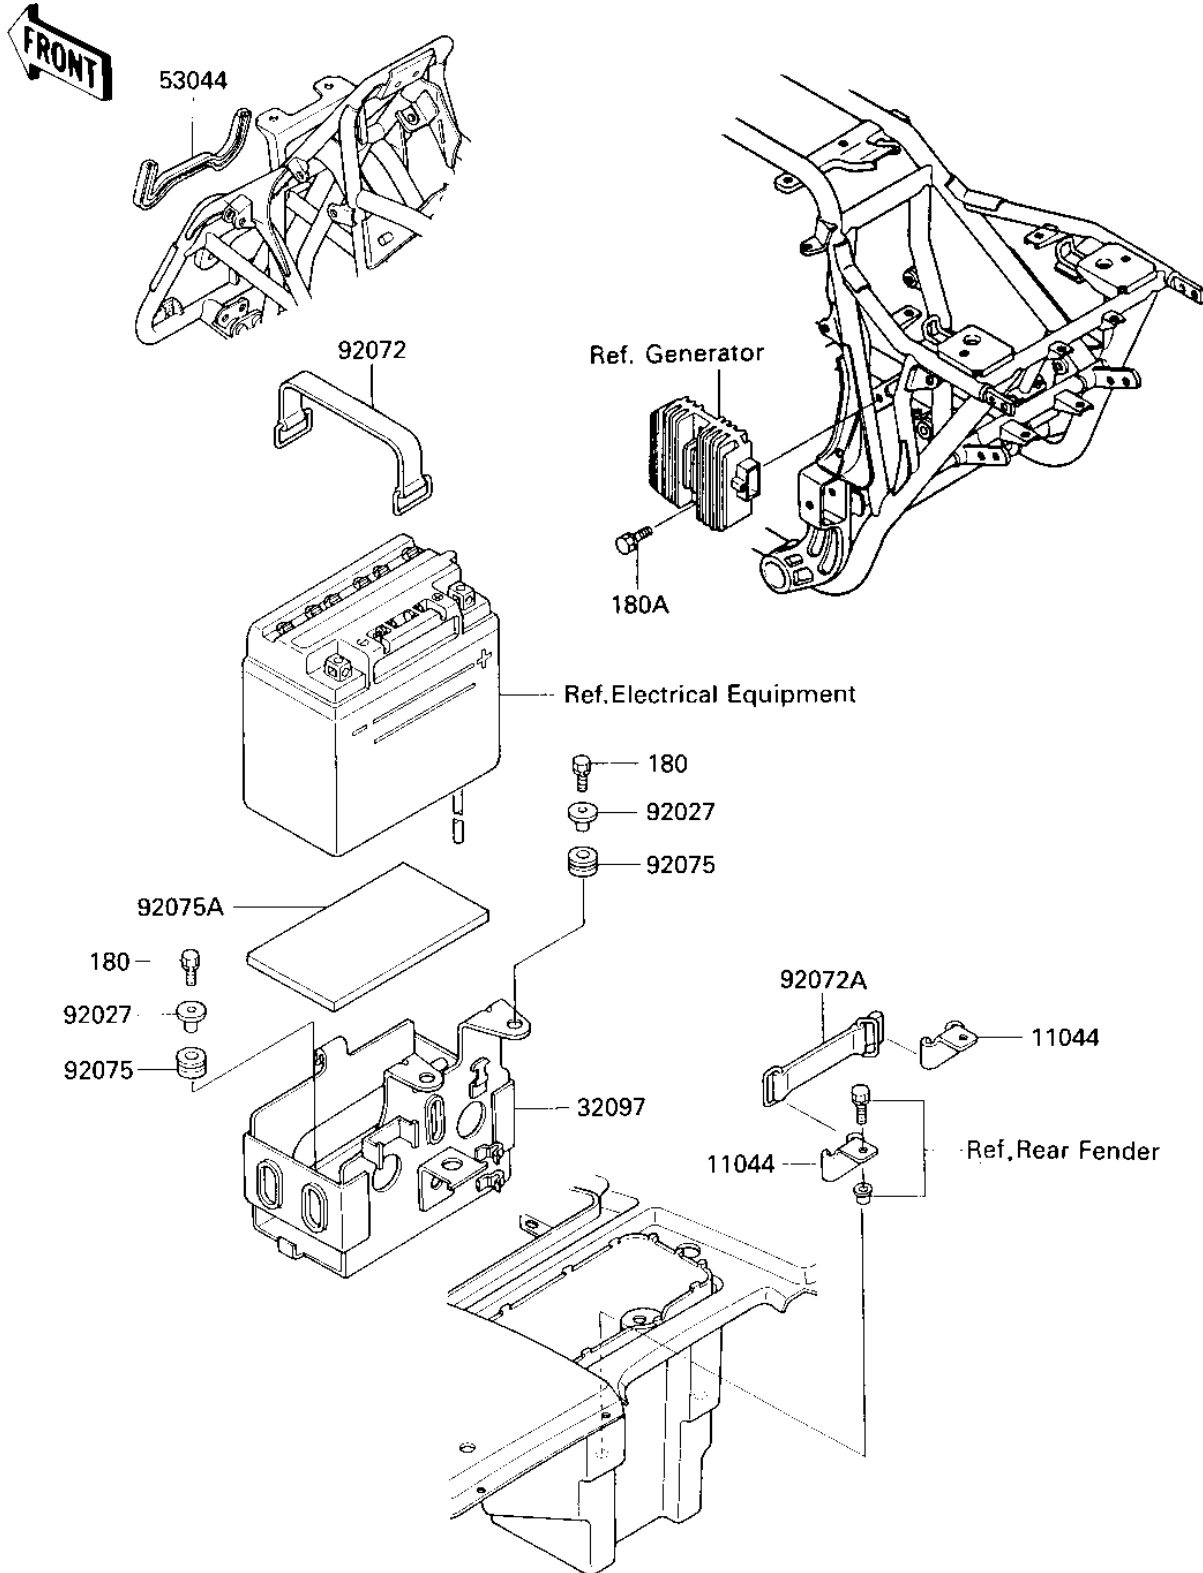

1987 Bayou 300 PARTS DIAGRAM

BATTERY CASE

F2132-0155

1987 Bayou 300 PARTS LIST

BATTERY CASE

ITEM NAME	PART NUMBER	QUANTITY
BRACKET,TOOL (Ref # 11044)	11044-1535	2
CASE-BATTERY (Ref # 32097)	32097-1118	1
TRIM (Ref # 53044)	53044-1137	1
COLLAR (Ref # 92027)	92027-1045	4
BAND BATTERY (Ref # 92072)	92072-006	1
BAND,TOOL (Ref # 92072A)	92072-1044	1
DAMPER,FAN (Ref # 92075)	92075-1167	4
DAMPER,BATTERY (Ref # 92075A)	92075-1750	1
BOLT-UPSET-WS (Ref # 180)	180D0620	4
BOLT-UPSET-WS,6X25 (Ref # 180A)	180D0625	2