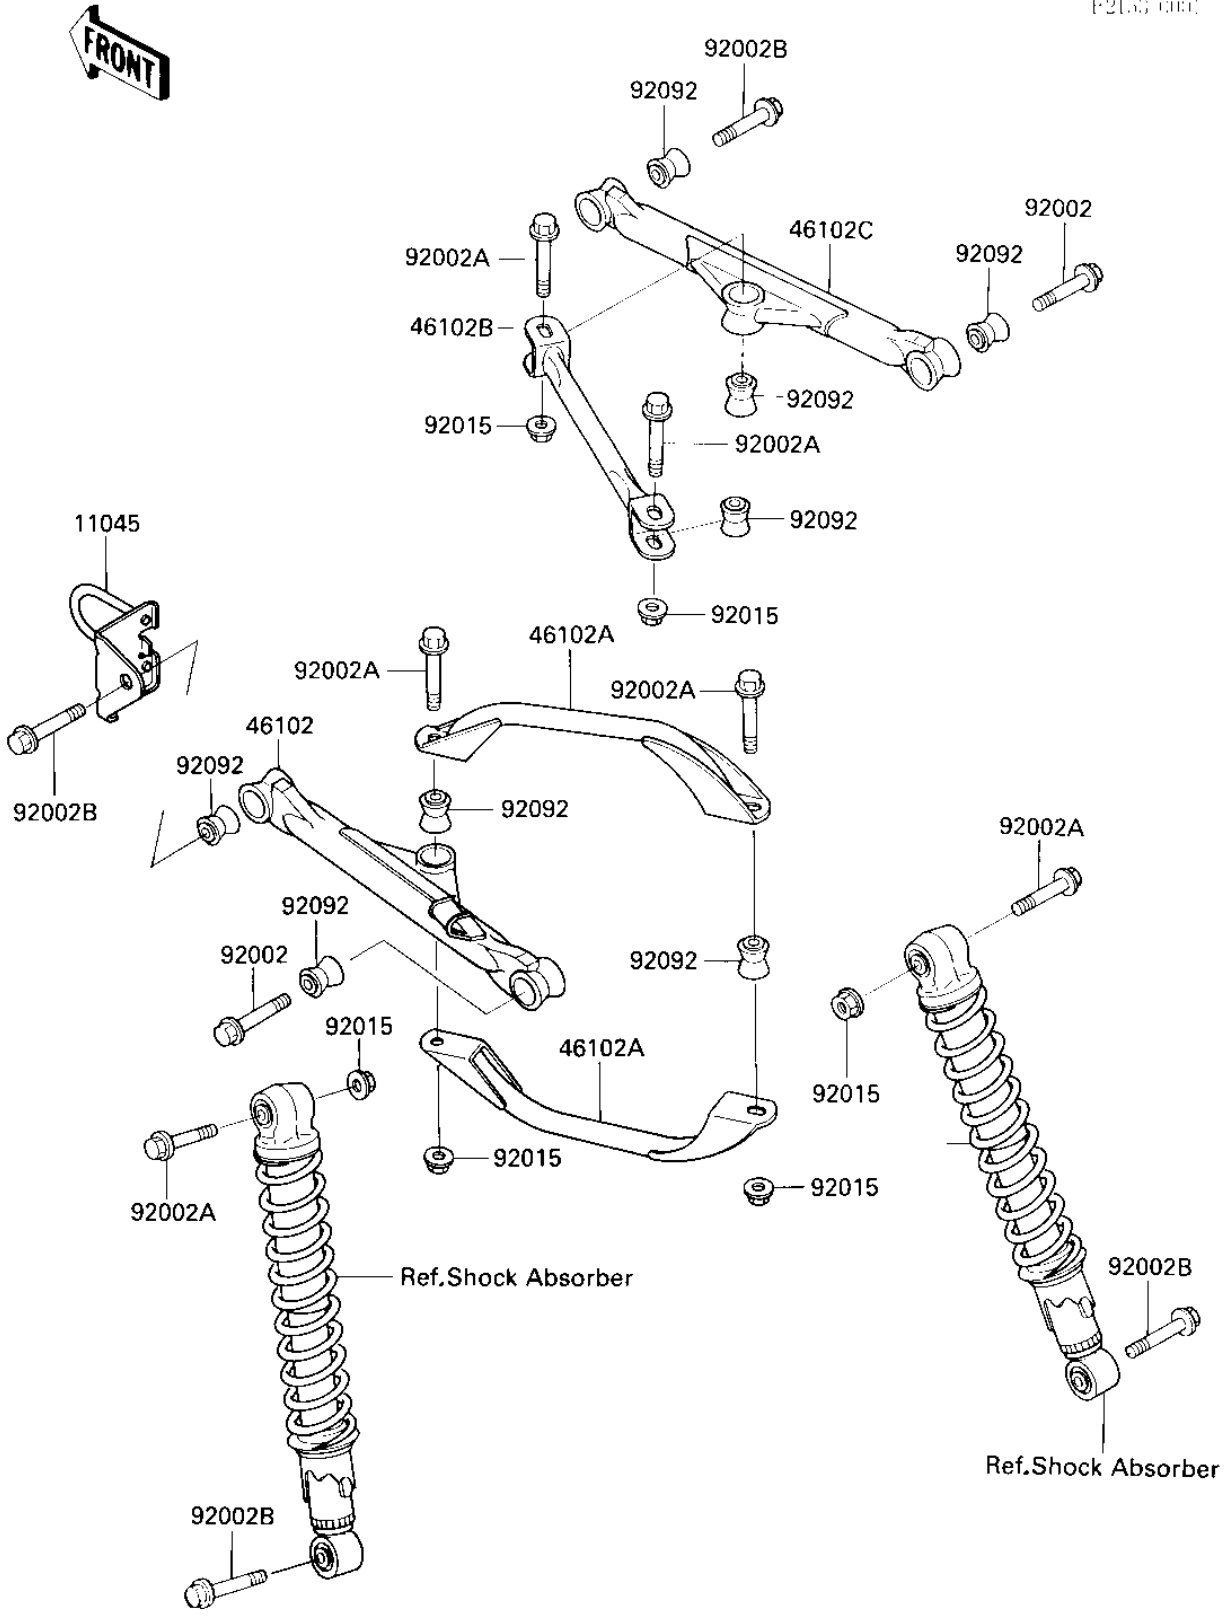

1987 Bayou 300 PARTS DIAGRAM

REAR SUSPENSION

P215 mm

1987 Bayou 300 PARTS LIST

REAR SUSPENSION

ITEM NAME	PART NUMBER	QUANTITY
BRACKET,FLAP (Ref # 11045)	11045-1216	1
ROD,SUSPENSION,RR (Ref # 46102)	46102-1147	1
ROD,SUSPENSION,RR (Ref # 46102A)	46102-1148	2
ROD,SUSPENSION,RR (Ref # 46102B)	46102-1149	1
ROD (Ref # 46102C)	46102-1158	1
BOLT,FLANGED,10X46.5 (Ref # 92002)	92002-1528	2
BOLT,FLANGED,10X53.5 (Ref # 92002A)	92002-1529	6
BOLT,FLANGED,10X49 (Ref # 92002B)	92002-1562	4
NUT,LOCK,10MM (Ref # 92015)	92015-1597	6
BUSHING-RUBBER (Ref # 92092)	92092-1056	8