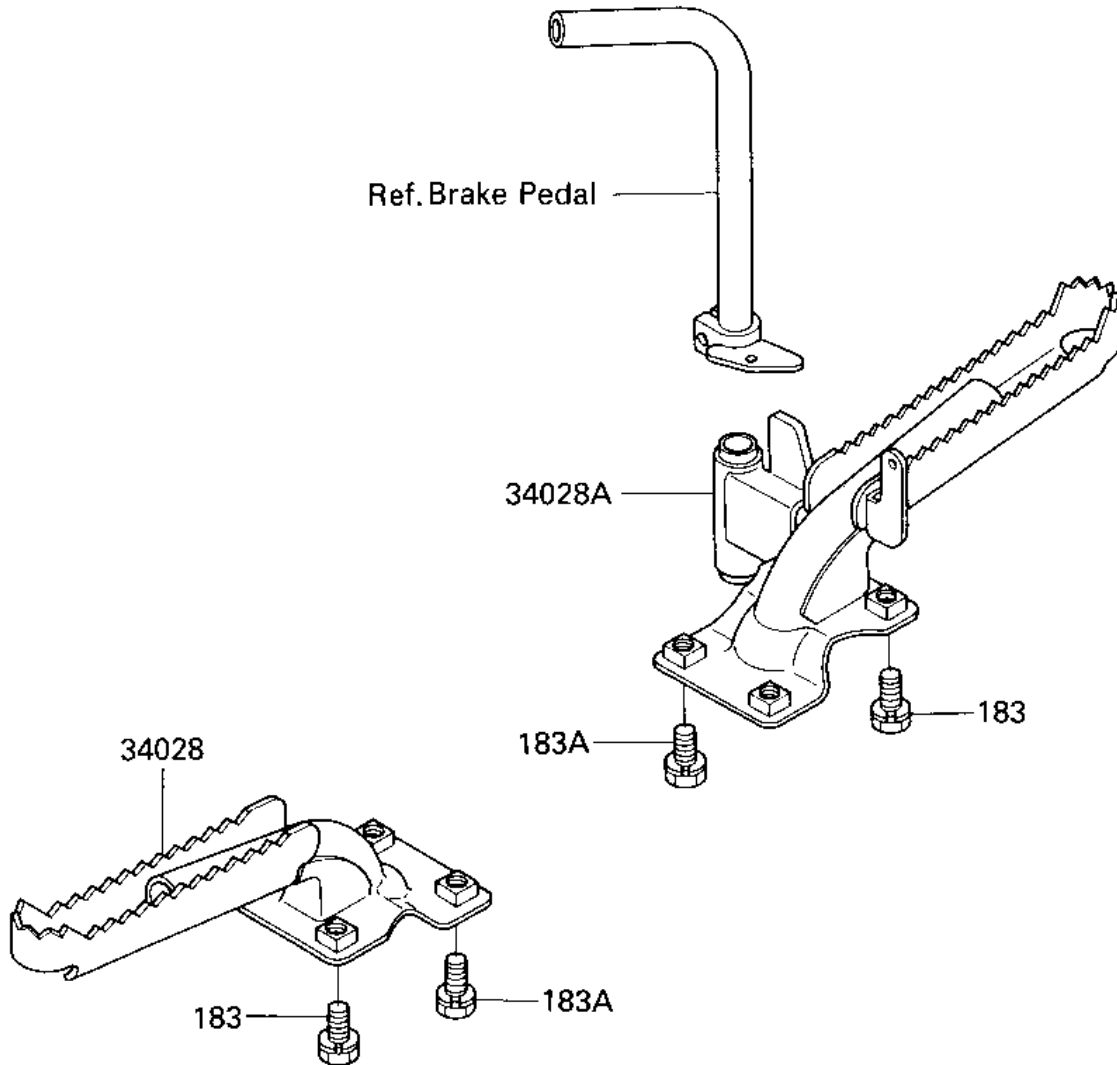

1987 Bayou 300 PARTS DIAGRAM

FOOTRESTS

F2160-0140

1987 Bayou 300 PARTS LIST

FOOTRESTS

ITEM NAME	PART NUMBER	QUANTITY
STEP (Ref # 34028)	34028-1166	1
STEP (Ref # 34028A)	34028-1171	1
BOLT-UPSET-WS-SMALL (Ref # 183)	183H0814	4
BOLT-UPSET-WS-SMALL (Ref # 183A)	183H0818	4