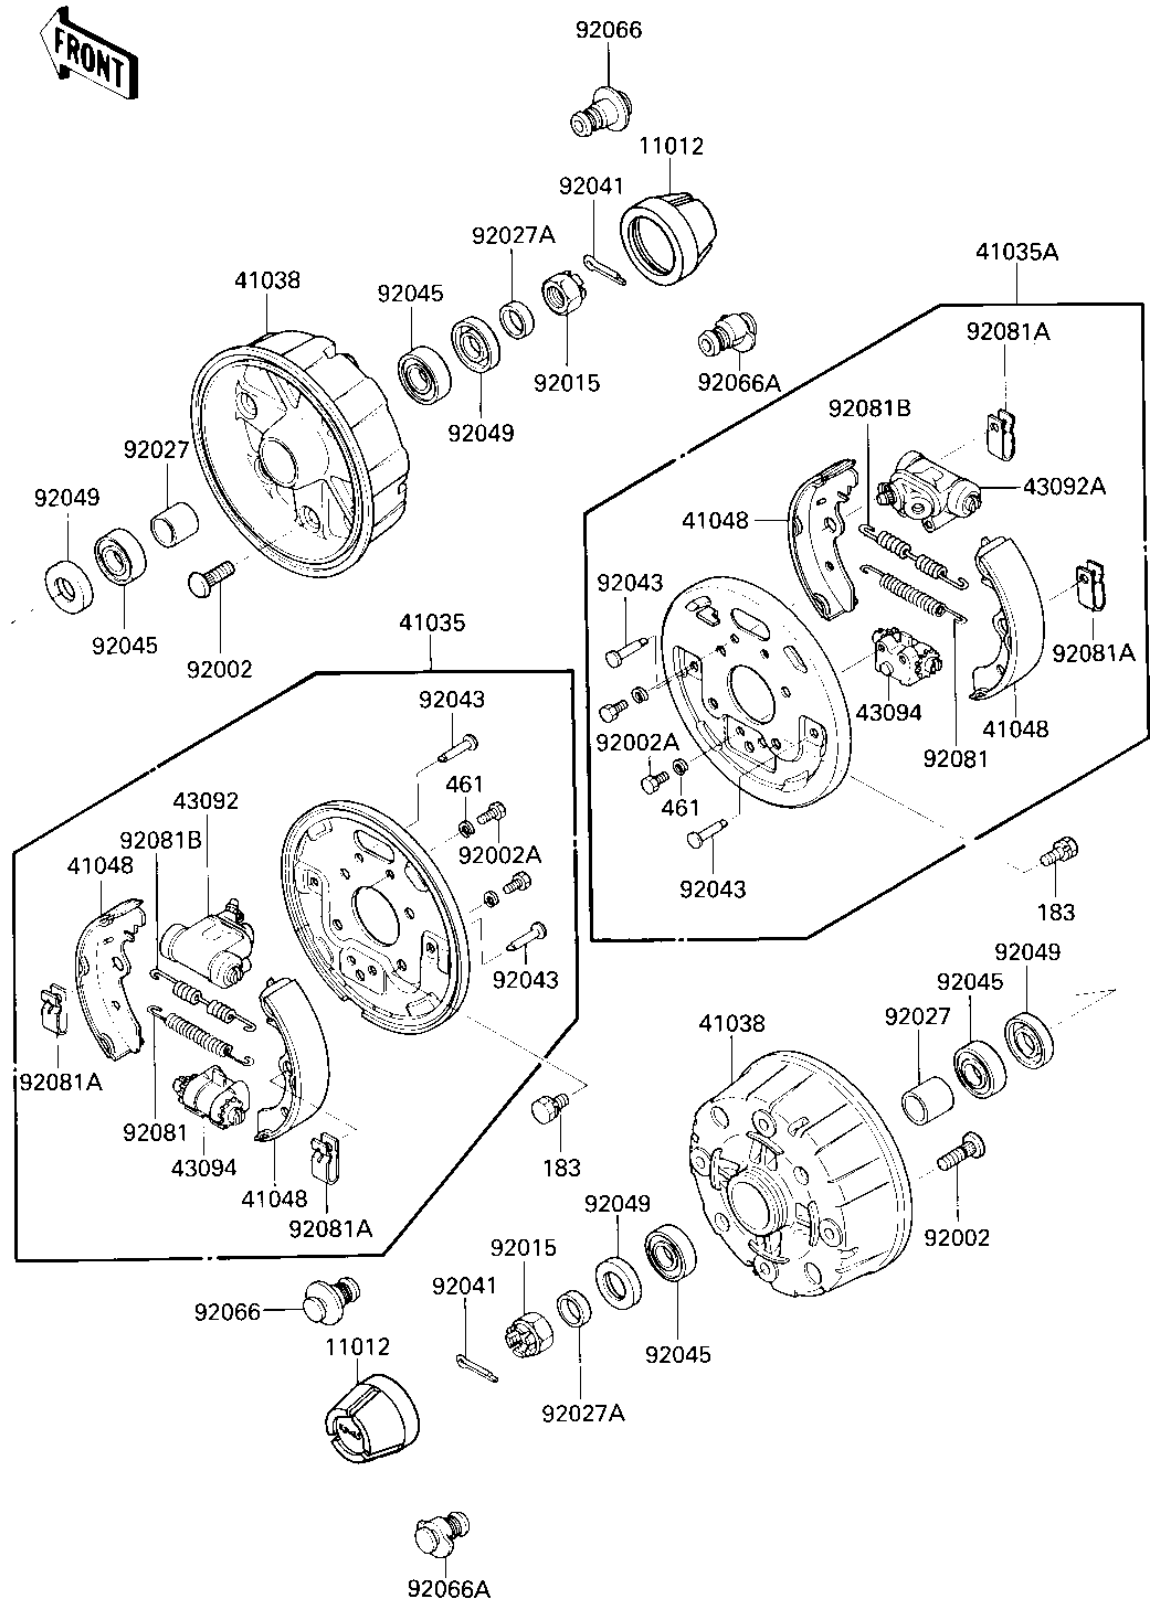

1987 Bayou 300 PARTS DIAGRAM

FRONT HUB/BRAKE

F 2250-0149

1987 Bayou 300 PARTS LIST

FRONT HUB/BRAKE

ITEM NAME	PART NUMBER	QUANTITY
CAP,WHEEL (Ref # 11012)	11012-1519	2
PANEL-ASSY-BRAKE,FR,L (Ref # 41035)	41035-1202	1
PANEL-ASSY-BRAKE,FR,R (Ref # 41035A)	41035-1203	1
DRUM,FR (Ref # 41038)	41038-1164	2
SHOE-BRAKE (Ref # 41048)	41048-1061	4
CYLINDER,BRAKE,FR,LH (Ref # 43092)	43092-1051	1
CYLINDER,BRAKE,FR,RH (Ref # 43092A)	43092-1052	1
ADJUSTER,BRAKE (Ref # 43094)	43094-1051	2
BOLT,10X30 (Ref # 92002)	92002-1388	8
BOLT (Ref # 92002A)	92002-1586	8
NUT CASTLE,18MM (Ref # 92015)	42045-018	2
COLLAR,20X25X25 (Ref # 92027)	92027-1898	2
COLLAR,20X25X9 (Ref # 92027A)	92027-1899	2
COTTER,4.0X35 (Ref # 92041)	92041-1053	2
PIN (Ref # 92043)	92043-1295	4
BEARING-BALL (Ref # 92045)	92045-1148	4
SEAL-OIL (Ref # 92049)	92049-1224	4
PLUG,SHOE CHECK (Ref # 92066)	92066-1269	2
PLUG,SHOE ADJUST (Ref # 92066A)	92066-1270	2
SPRING,SHOE (Ref # 92081)	92081-1903	2
SPRING,SHOE CLAMP (Ref # 92081A)	92081-1904	4
SPRING,SHOE (Ref # 92081B)	92081-1970	2
BOLT-UPSET-WS-SMALL (Ref # 183)	183J0814	8
WASHER SPRING 6MM (Ref # 461)	461F0600	8