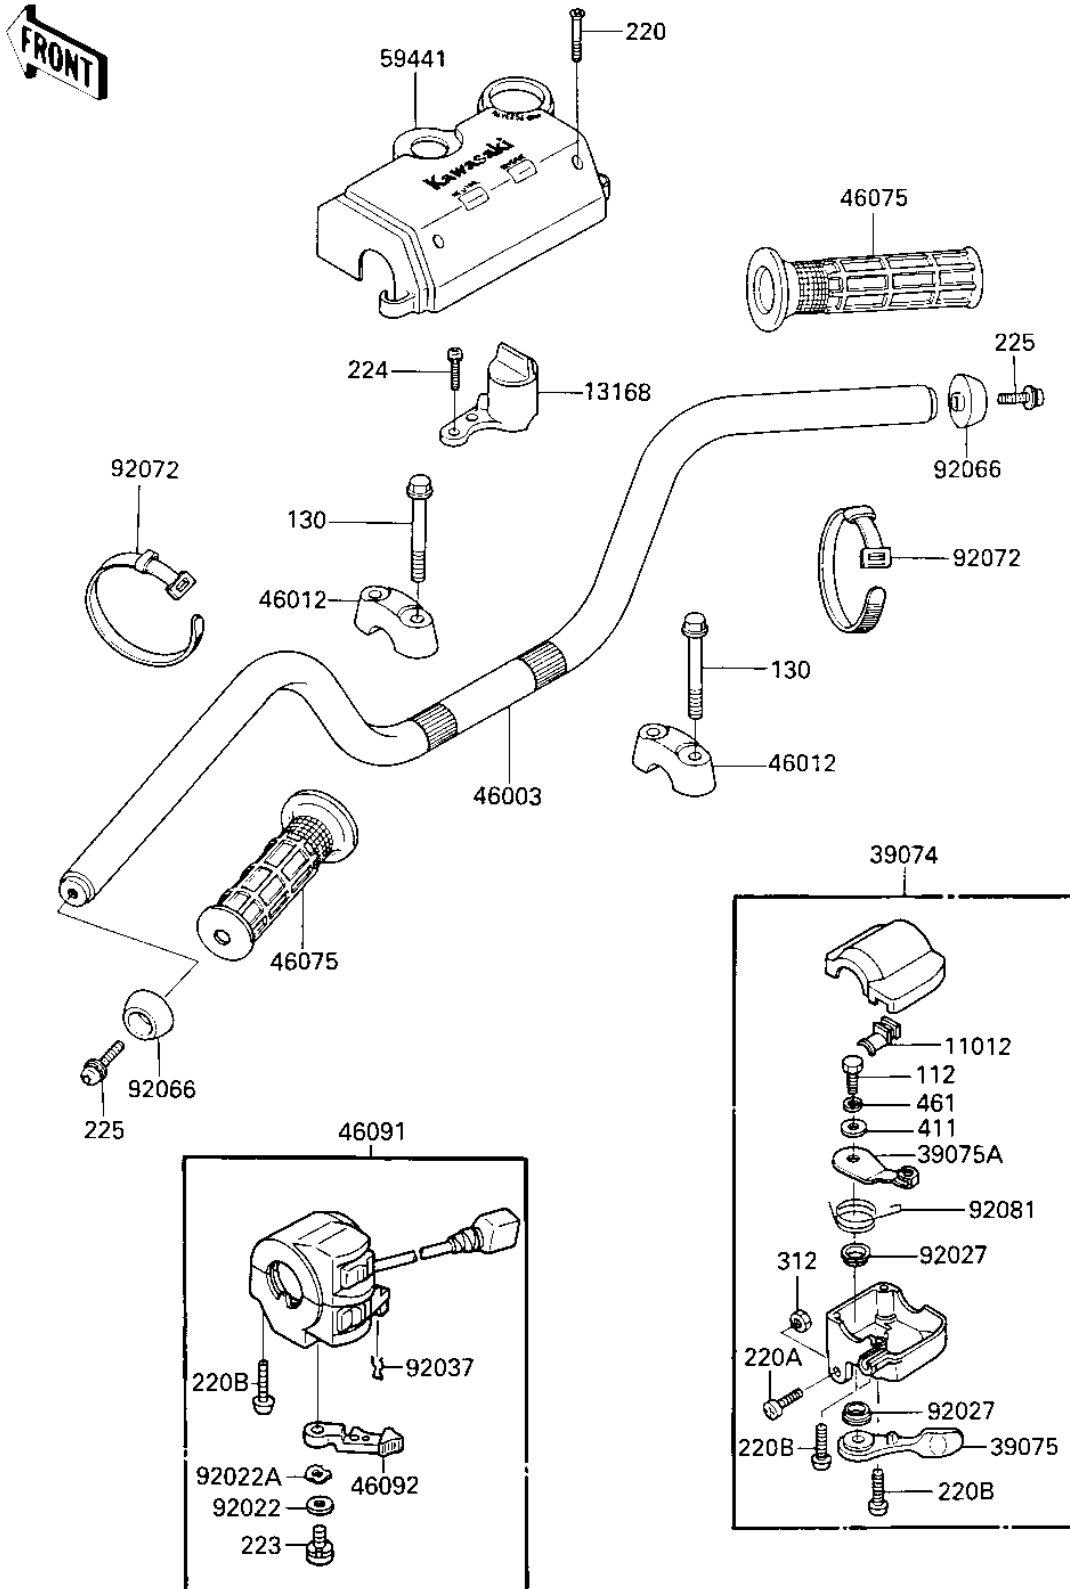

1987 Bayou 300 PARTS DIAGRAM

HANDLEBAR

F2316 0461

1987 Bayou 300 PARTS LIST

HANDLEBAR

ITEM NAME	PART NUMBER	QUANTITY
CAP (Ref # 11012)	11012-1425	1
LEVER,REVERSE (Ref # 13168)	13168-1412	1
LEVER-ASSY-THROTTLE (Ref # 39074)	39074-1052	1
LEVER-THROTTLE (Ref # 39075)	39075-1053	1
LEVER-THROTTLE,ARM (Ref # 39075A)	39075-1054	1
HANDLE (Ref # 46003)	46003-1365	1
HOLDER-HANDLEBAR (Ref # 46012)	46012-008	2
GRIP (Ref # 46075)	46075-1056	2
HOUSING-ASSY-CONTROL, (Ref # 46091)	46091-1473	1
LEVER-GRIP,CHOKE (Ref # 46092)	46092-1149	1
COVER-HANDLE (Ref # 59441)	59441-1060	1
WASHER,5MM (Ref # 92022)	92022-1837	1
WASHER,WAVE,5MM (Ref # 92022A)	92022-1838	1
COLLAR (Ref # 92027)	92027-1982	2
CLAMP,CLIP (Ref # 92037)	92037-1836	1
PLUG,HANDLE (Ref # 92066)	92066-1191	2
BAND,MIDDLE (Ref # 92072)	92072-031	2
SPRING (Ref # 92081)	92081-1685	1
BOLT-UPSET (Ref # 112)	112D0614	1
BOLT-FLANGED (Ref # 130)	130C0860	4
SCREW-PAN-CROS (Ref # 220)	220C0430	2
SCREW-PAN-CROS (Ref # 220A)	220C0525	1
SCREW-PAN-CROS (Ref # 220B)	220C0530	4
SCREW-PAN-WS-CROS (Ref # 223)	223C0512	1
SCREW-PAN-WP-CROS,5X2 (Ref # 224)	224B0520	2
SCREW-PAN-WSP-CROS,6X (Ref # 225)	225C0620	2
NUT-HEX (Ref # 312)	312C0500	1
WASHER PLAIN 6MM (Ref # 411)	410B0600	1
WASHER SPRING 6MM (Ref # 461)	461F0600	1