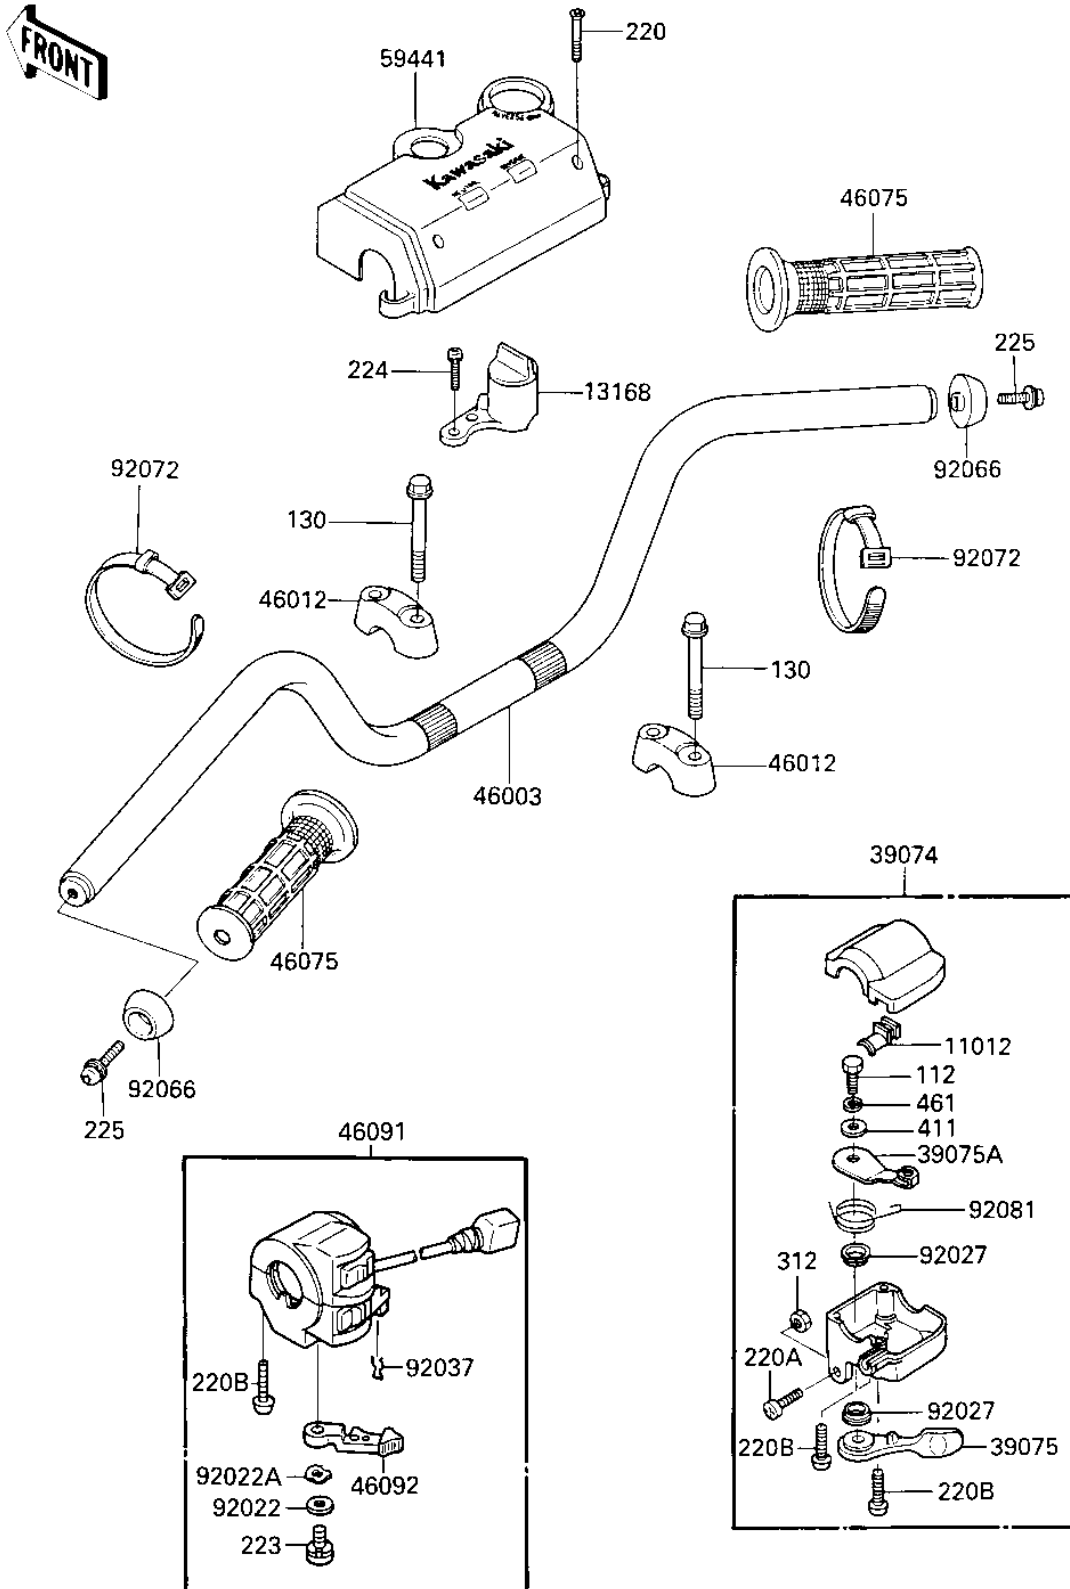

# 1987 Bayou 300 PARTS DIAGRAM

HANDLEBAR

F2316 0461

# 1987 Bayou 300 PARTS LIST

## HANDLEBAR

ITEM NAME	PART NUMBER	QUANTITY
CAP (Ref # 11012)	11012-1425	1
LEVER,REVERSE (Ref # 13168)	13168-1412	1
LEVER-ASSY-THROTTLE (Ref # 39074)	39074-1052	1
LEVER-THROTTLE (Ref # 39075)	39075-1053	1
LEVER-THROTTLE,ARM (Ref # 39075A)	39075-1054	1
HANDLE (Ref # 46003)	46003-1365	1
HOLDER-HANDLEBAR (Ref # 46012)	46012-008	2
GRIP (Ref # 46075)	46075-1056	2
HOUSING-ASSY-CONTROL, (Ref # 46091)	46091-1473	1
LEVER-GRIP,CHOKE (Ref # 46092)	46092-1149	1
COVER-HANDLE (Ref # 59441)	59441-1060	1
WASHER,5MM (Ref # 92022)	92022-1837	1
WASHER,WAVE,5MM (Ref # 92022A)	92022-1838	1
COLLAR (Ref # 92027)	92027-1982	2
CLAMP,CLIP (Ref # 92037)	92037-1836	1
PLUG,HANDLE (Ref # 92066)	92066-1191	2
BAND,MIDDLE (Ref # 92072)	92072-031	2
SPRING (Ref # 92081)	92081-1685	1
BOLT-UPSET (Ref # 112)	112D0614	1
BOLT-FLANGED (Ref # 130)	130C0860	4
SCREW-PAN-CROS (Ref # 220)	220C0430	2
SCREW-PAN-CROS (Ref # 220A)	220C0525	1
SCREW-PAN-CROS (Ref # 220B)	220C0530	4
SCREW-PAN-WS-CROS (Ref # 223)	223C0512	1
SCREW-PAN-WP-CROS,5X2 (Ref # 224)	224B0520	2
SCREW-PAN-WSP-CROS,6X (Ref # 225)	225C0620	2
NUT-HEX (Ref # 312)	312C0500	1
WASHER PLAIN 6MM (Ref # 411)	410B0600	1
WASHER SPRING 6MM (Ref # 461)	461F0600	1