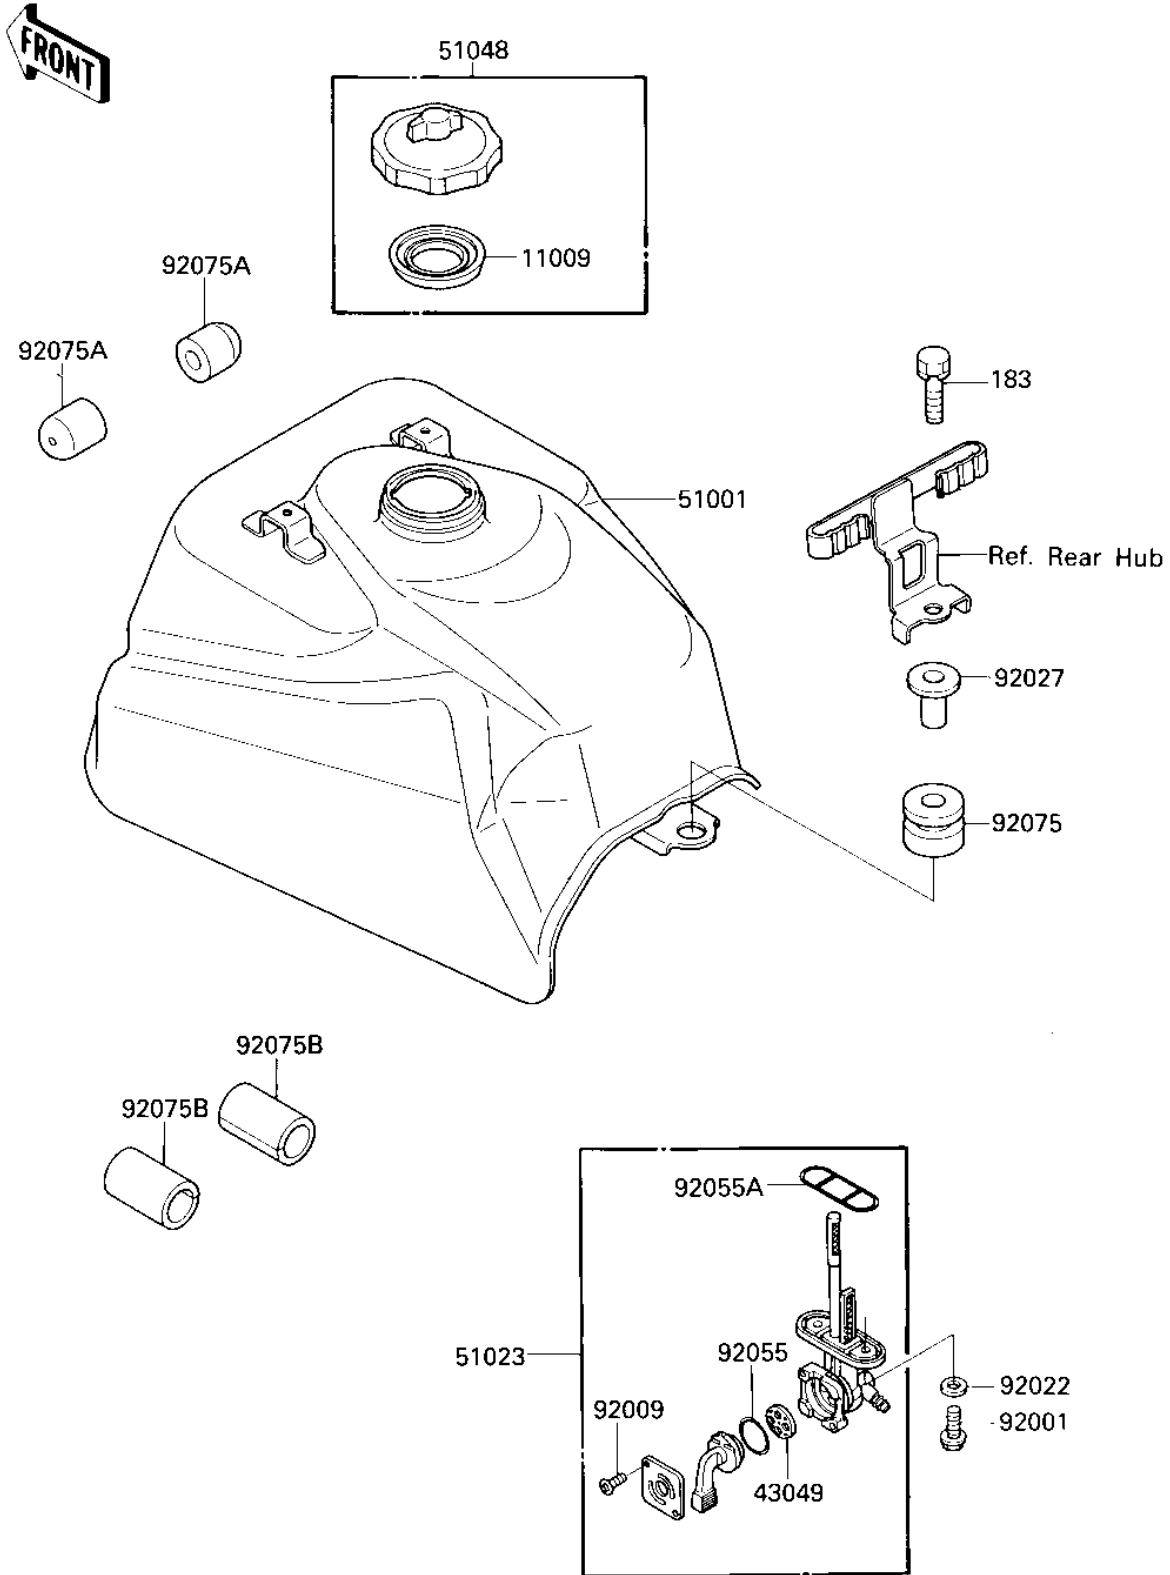

1987 Bayou 300 PARTS DIAGRAM

FUEL TANK

F2110-0307

1987 Bayou 300 PARTS LIST

FUEL TANK

ITEM NAME	PART NUMBER	QUANTITY
GASKET,FUEL TANK CAP (Ref # 11009)	51059-006	1
PACKING,FUEL TAP VALV (Ref # 43049)	43049-1017	1
TANK-COMP-FUEL (Ref # 51001)	51001-1210	1
TAP-ASSY,FUEL (Ref # 51023)	51023-1141	1
CAP-ASSY-TANK,FUEL (Ref # 51048)	51048-1068	1
BOLT,6X20,FUEL TAP (Ref # 92001)	92001-1091	2
SCREW PAN HEAD 3X5 (Ref # 92009)	220B0305A	2
WASHER-PLAIN (Ref # 92022)	92022-183	2
COLLAR,FUEL TANK FITT (Ref # 92027)	92027-1134	1
"0" RING,FUEL TAP LEV (Ref # 92055)	92055-1111	1
"0" RING,FUEL TANK (Ref # 92055A)	92055-1112	1
DAMPER RUBB TANK REAR (Ref # 92075)	92075-030	1
DAMPER RUBBER (Ref # 92075A)	92075-044	2
DAMPER,FUEL TANK,FR (Ref # 92075B)	92075-1369	2
BOLT-UPSET-WS-SMALL (Ref # 183)	183D0835	1