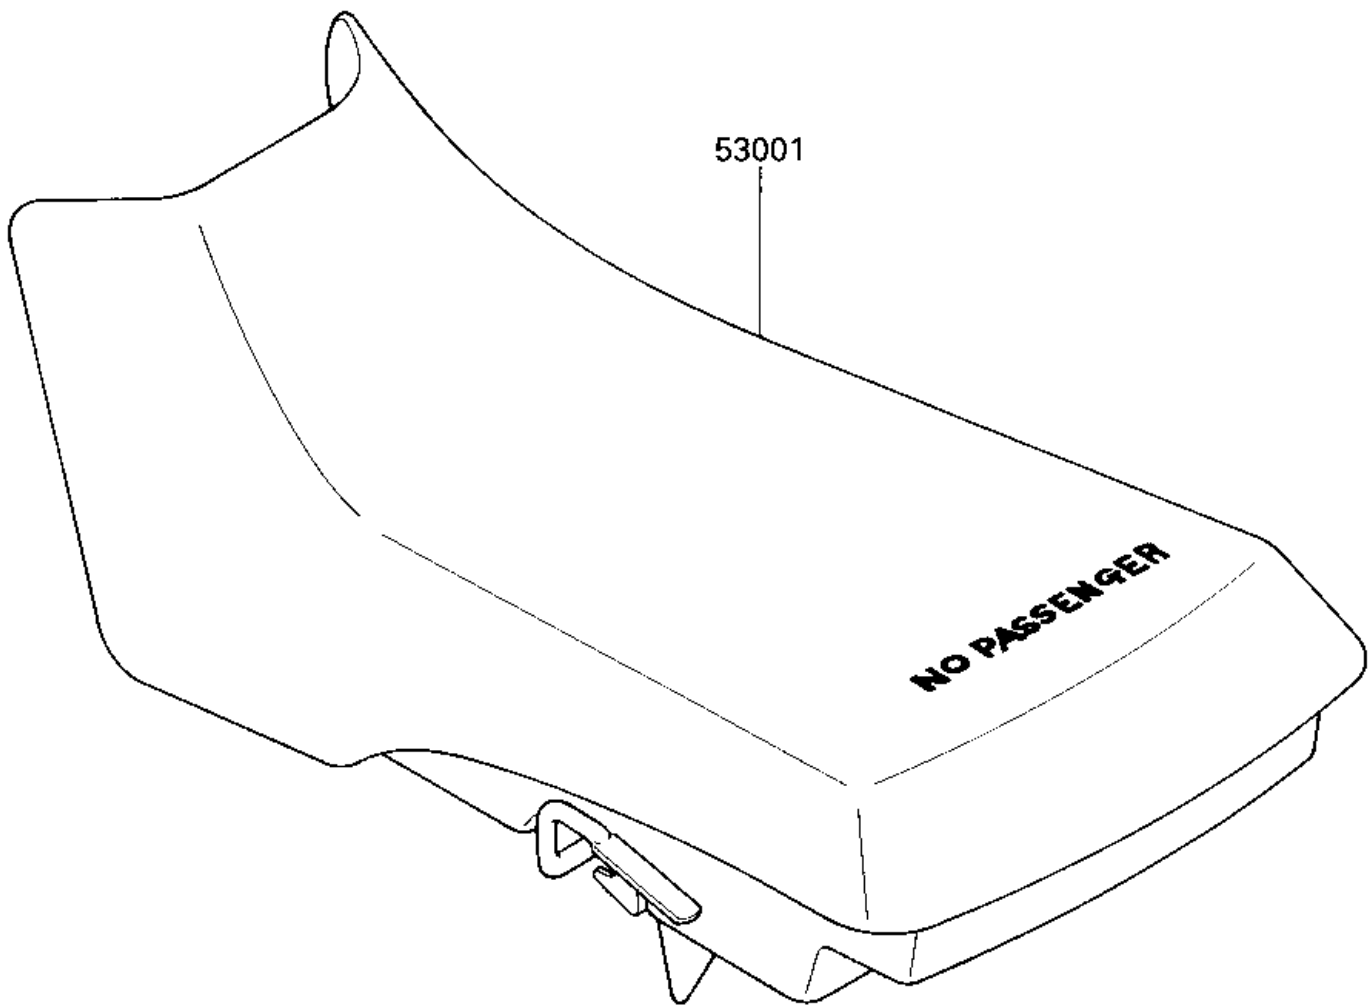

# 1987 Bayou 300 PARTS DIAGRAM

SEAT

F2510-0287

# 1987 Bayou 300 PARTS LIST

SEAT

ITEM NAME	PART NUMBER	QUANTITY
SEAT-ASSY,BLACK (Ref # 53001)	53001-1528-MA	1