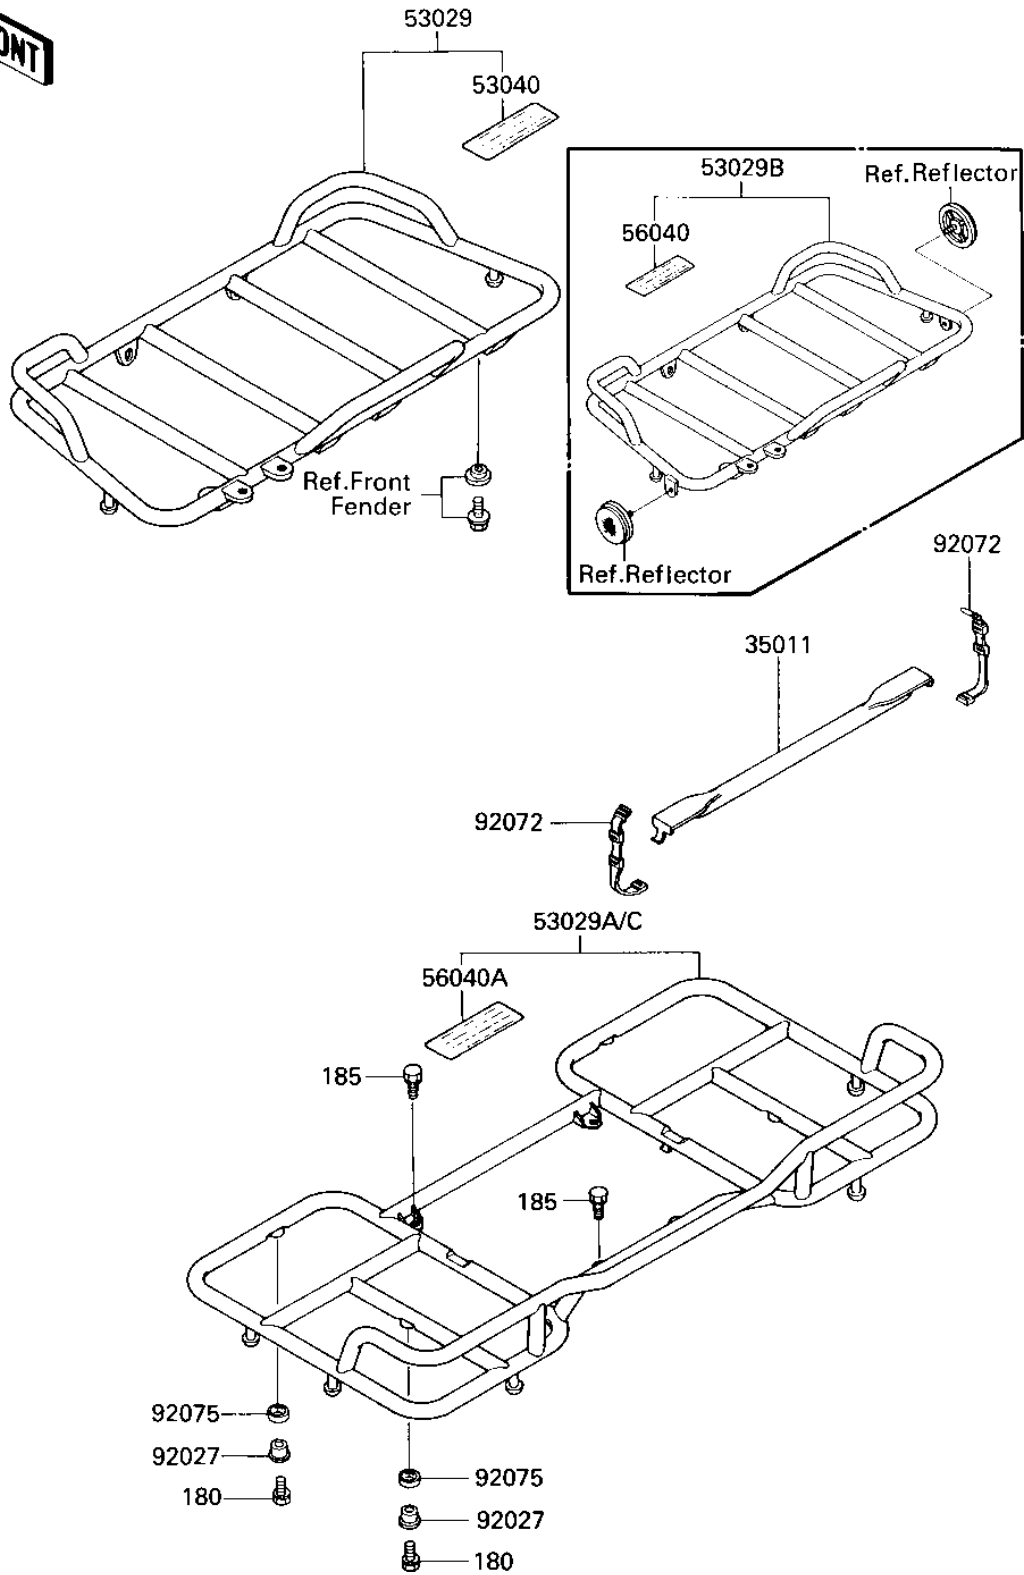

1987 Bayou 300 PARTS DIAGRAM

CARRIERS

F2520-0004

1987 Bayou 300 PARTS LIST

CARRIERS

ITEM NAME	PART NUMBER	QUANTITY
STAY (Ref # 35011)	35011-1257	1
CARRIER,FR (Ref # 53029)	53029-1077	1
CARRIER,RR (Ref # 53029A)	53029-1075	1
CARRIER,FR (Canada) (Ref # 53029B)	53029-1067	1
CARRIER,RR (Ref # 53029C)	53029-1075	1
LABEL-WARNING,FRONT C (Ref # 56040)	56040-1147	1
LABEL-WARNING,REAR CA (Ref # 56040A)	56040-1148	1
COLLAR (Ref # 92027)	92027-1906	4
BAND,STAY (Ref # 92072)	92072-1209	2
DAMPER (Ref # 92075)	92075-1763	4
BOLT-UPSET-WS (Ref # 180)	180D0618	4
BOLT-UPSET-WSP-SMALL (Ref # 185)	185C0816	4