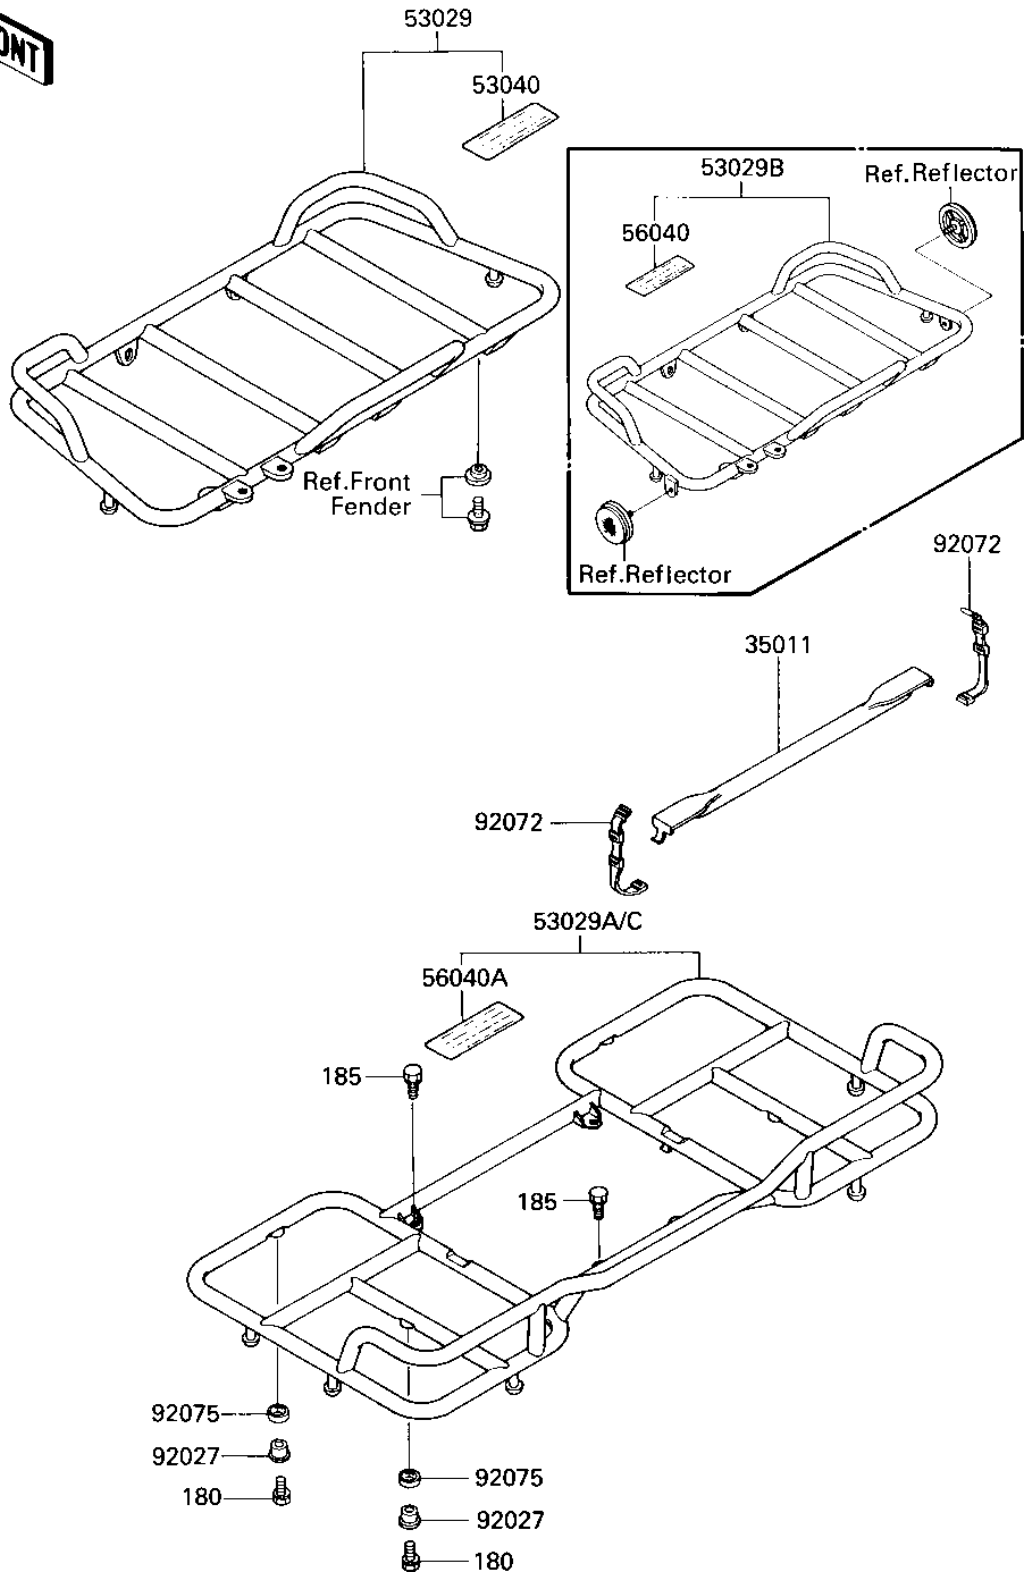

1987 Bayou 300 PARTS DIAGRAM

CARRIERS

F2520-0004

1987 Bayou 300 PARTS LIST

CARRIERS

ITEM NAME	PART NUMBER	QUANTITY
STAY (Ref # 35011)	35011-1257	1
CARRIER,FR (Ref # 53029)	53029-1077	1
CARRIER,RR (Ref # 53029A)	53029-1075	1
CARRIER,FR (Canada) (Ref # 53029B)	53029-1067	1
CARRIER,RR (Ref # 53029C)	53029-1075	1
LABEL-WARNING,FRONT C (Ref # 56040)	56040-1147	1
LABEL-WARNING,REAR CA (Ref # 56040A)	56040-1148	1
COLLAR (Ref # 92027)	92027-1906	4
BAND,STAY (Ref # 92072)	92072-1209	2
DAMPER (Ref # 92075)	92075-1763	4
BOLT-UPSET-WS (Ref # 180)	180D0618	4
BOLT-UPSET-WSP-SMALL (Ref # 185)	185C0816	4