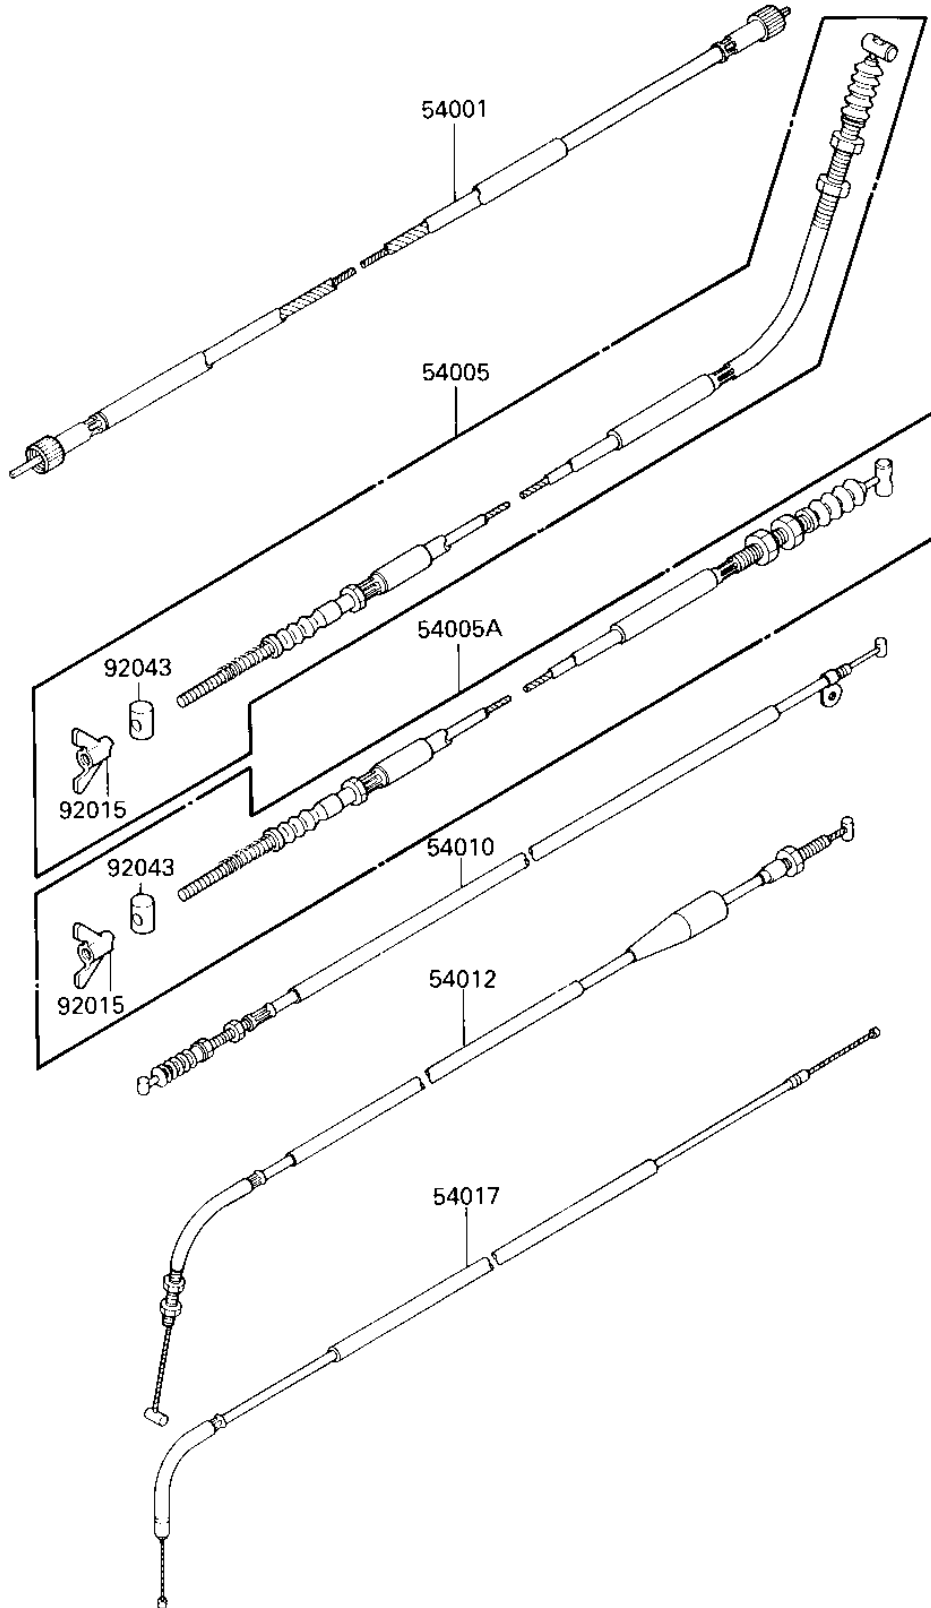

1987 Bayou 300 PARTS DIAGRAM

CABLES

F2510-0244

1987 Bayou 300 PARTS LIST

CABLES

ITEM NAME	PART NUMBER	QUANTITY
CABLE-SPEEDOMETER (Ref # 54001)	54001-1115	1
CABLE-BRAKE,RR,LH (Ref # 54005)	54005-1126	1
CABLE-BRAKE,RR,RH (Ref # 54005A)	54005-1127	1
CABLE,REVERSE (Ref # 54010)	54010-1052	1
CABLE-THROTTLE (Ref # 54012)	54012-1259	1
CABLE-STARTER (Ref # 54017)	54017-1086	1
NUT,WING,6M/M (Ref # 92015)	92015-4004	2
PIN,12X20 (Ref # 92043)	92043-1280	2