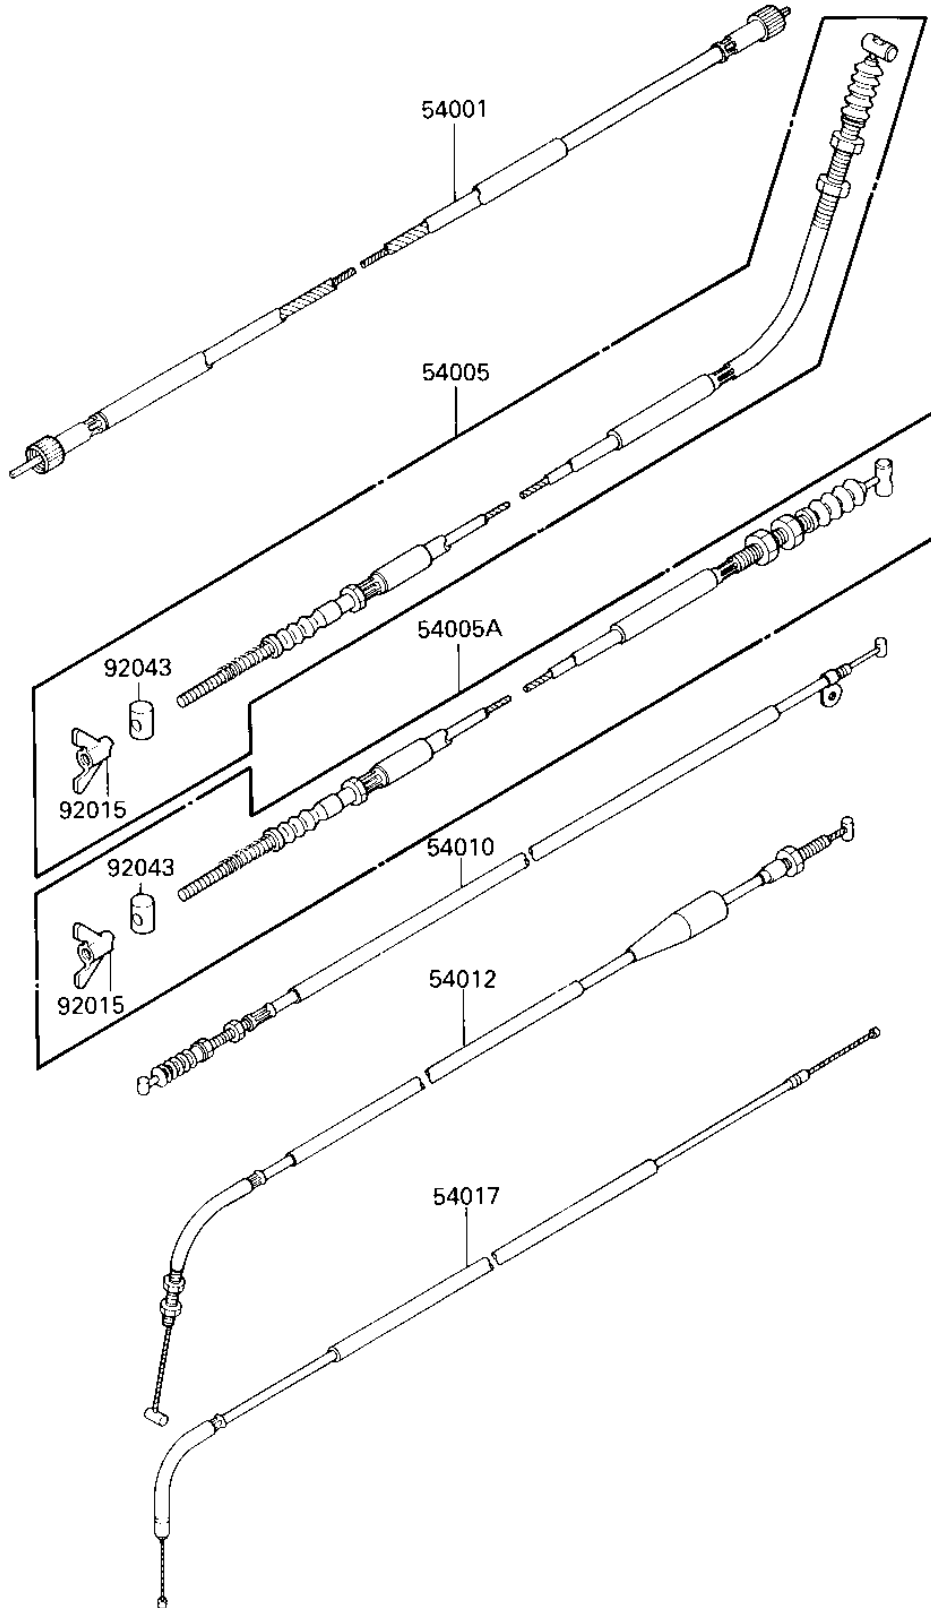

1987 Bayou 300 PARTS DIAGRAM

CABLES

F2510-0241

1987 Bayou 300 PARTS LIST

CABLES

ITEM NAME	PART NUMBER	QUANTITY
CABLE-SPEEDOMETER (Ref # 54001)	54001-1115	1
CABLE-BRAKE,RR,LH (Ref # 54005)	54005-1126	1
CABLE-BRAKE,RR,RH (Ref # 54005A)	54005-1127	1
CABLE,REVERSE (Ref # 54010)	54010-1052	1
CABLE-THROTTLE (Ref # 54012)	54012-1259	1
CABLE-STARTER (Ref # 54017)	54017-1086	1
NUT,WING,6M/M (Ref # 92015)	92015-4004	2
PIN,12X20 (Ref # 92043)	92043-1280	2