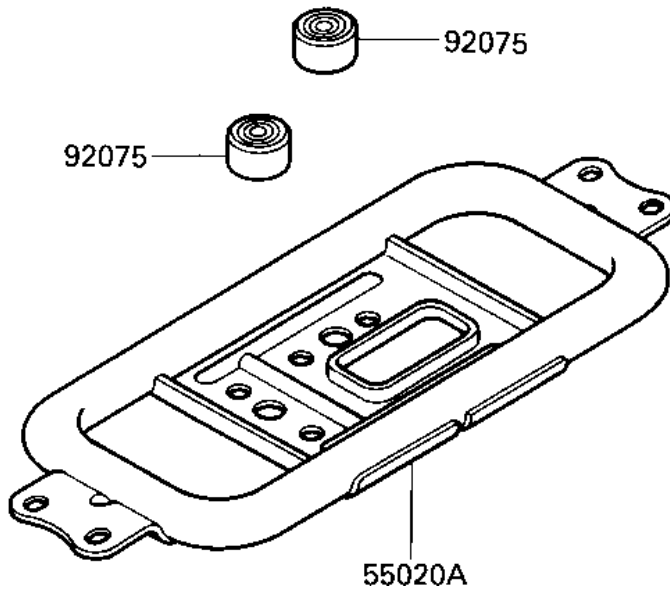

# 1987 Bayou 300 PARTS DIAGRAM

GUARDS

F2680-0007

# 1987 Bayou 300 PARTS LIST

## GUARDS

ITEM NAME	PART NUMBER	QUANTITY
GUARD,FR (Ref # 55020)	55020-1193	1
GUARD,ENGINE (Ref # 55020A)	55020-1242	1
GUARD (Ref # 55020B)	55020-1251	2
DAMPER,CENTER STAND (Ref # 92075)	92075-1896	2
BOLT-UPSET-WS-SMALL (Ref # 183)	183J0816	4
SCREW-PAN-CROS,6X10,B (Ref # 220)	220C0610	2