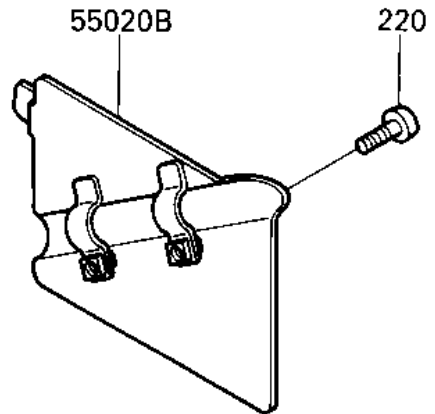

# 1987 Bayou 300 PARTS DIAGRAM

GUARDS

F2680-0007

## GUARDS

ITEM NAME	PART NUMBER	QUANTITY
GUARD,FR (Ref # 55020)	55020-1193	1
GUARD,ENGINE (Ref # 55020A)	55020-1242	1
GUARD (Ref # 55020B)	55020-1251	2
DAMPER,CENTER STAND (Ref # 92075)	92075-1896	2
BOLT-UPSET-WS-SMALL (Ref # 183)	183J0816	4
SCREW-PAN-CROS,6X10,B (Ref # 220)	220C0610	2