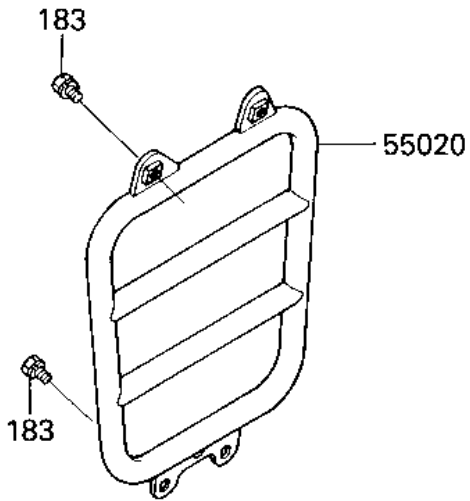

# 1987 Bayou 300 PARTS DIAGRAM

GUARDS

F2680-0007

## GUARDS

ITEM NAME	PART NUMBER	QUANTITY
GUARD,FR (Ref # 55020)	55020-1193	1
GUARD,ENGINE (Ref # 55020A)	55020-1242	1
GUARD (Ref # 55020B)	55020-1251	2
DAMPER,CENTER STAND (Ref # 92075)	92075-1896	2
BOLT-UPSET-WS-SMALL (Ref # 183)	183J0816	4
SCREW-PAN-CROS,6X10,B (Ref # 220)	220C0610	2