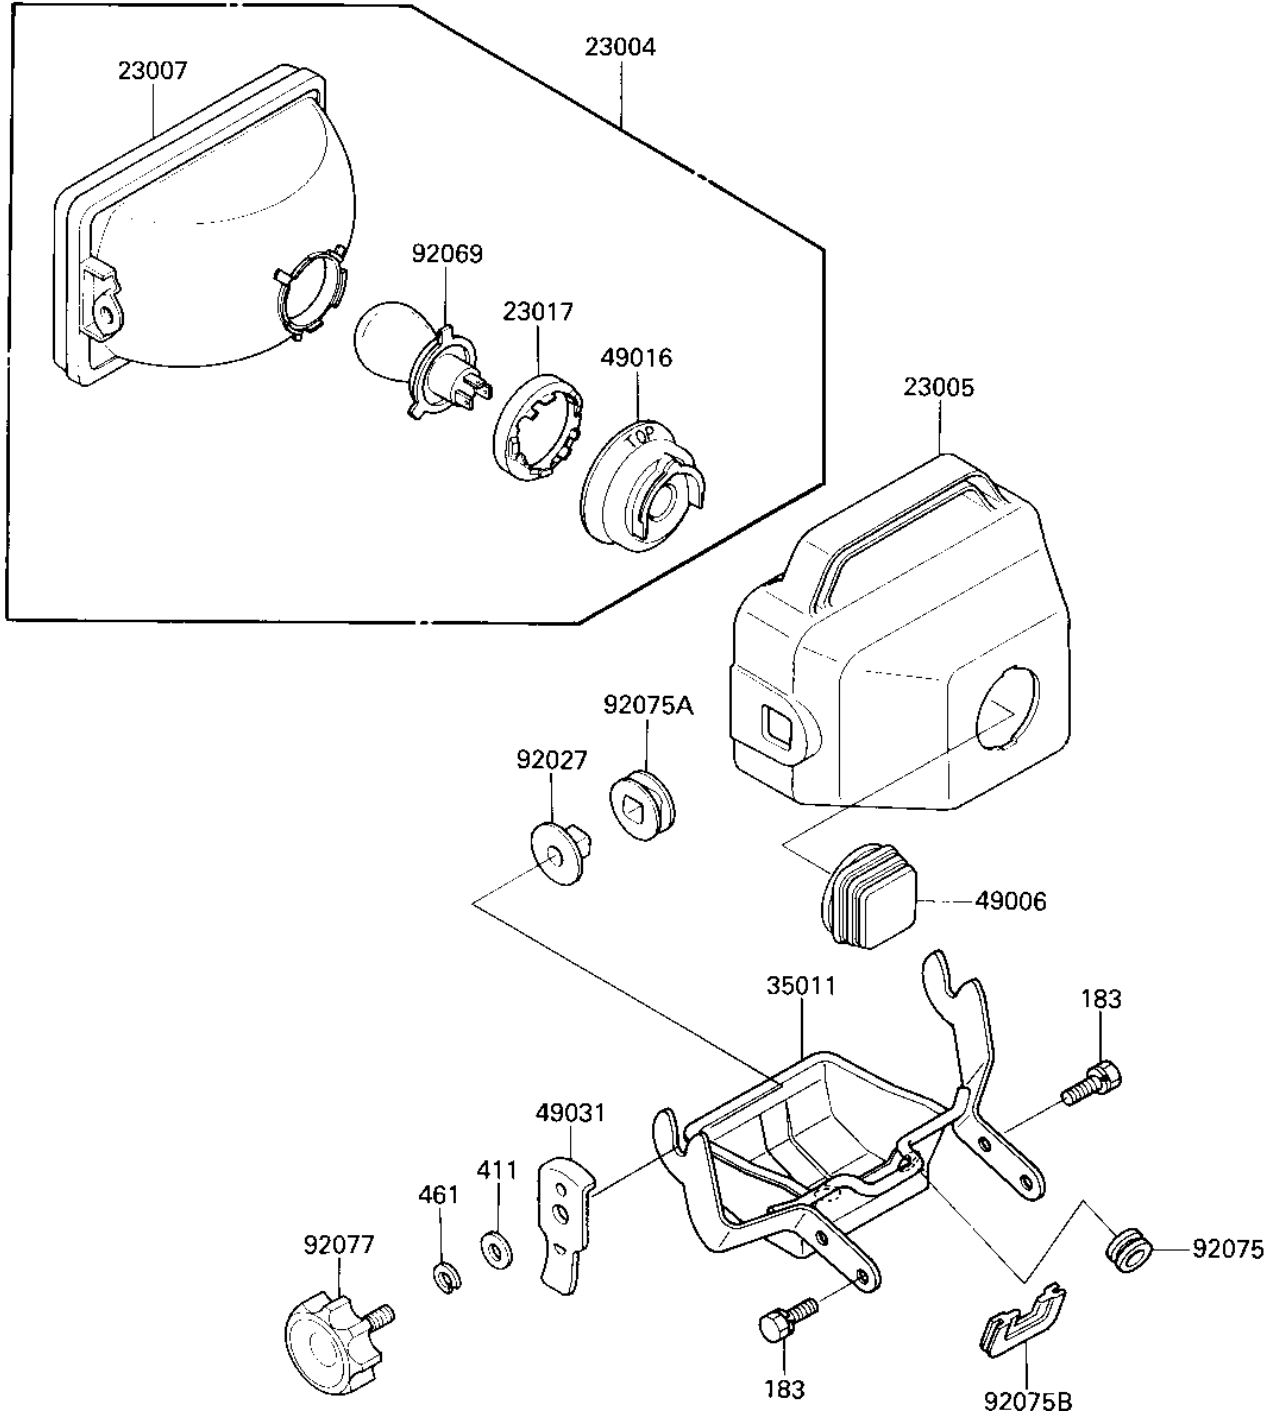

1987 Bayou 300 PARTS DIAGRAM

HEADLIGHT

F2710-0275

1987 Bayou 300 PARTS LIST

HEADLIGHT

ITEM NAME	PART NUMBER	QUANTITY
LAMP-HEAD (Ref # 23004)	23004-1192	1
BODY-COMP-HEAD LAMP,B (Ref # 23005)	23005-1064-6Z	1
LENS-COMP,HEAD LAMP (Ref # 23007)	23007-1138	1
SOCKET (Ref # 23017)	23017-1051	1
STAY,HEAD LAMP (Ref # 35011)	35011-1325	1
BOOT,HEAD LAMP BODY (Ref # 49006)	49006-1172	1
COVER-SEAL (Ref # 49016)	49016-1111	1
LATCH,HEAD LAMP (Ref # 49031)	49031-1052	2
COLLAR (Ref # 92027)	92027-1938	2
BULB (Ref # 92069)	92069-1069	1
DAMPER,HEAD LAMP HOLD (Ref # 92075)	92075-1482	1
DAMPER (Ref # 92075A)	92075-1768	2
DAMPER (Ref # 92075B)	92075-1881	1
KNOB (Ref # 92077)	92077-1060	2
BOLT-UPSET-WS-SMALL (Ref # 183)	183J0814	4
WASHER PLAIN (Ref # 411)	411F0800	2
WASHER-SPRING,8MM,BLA (Ref # 461)	461K0800	2