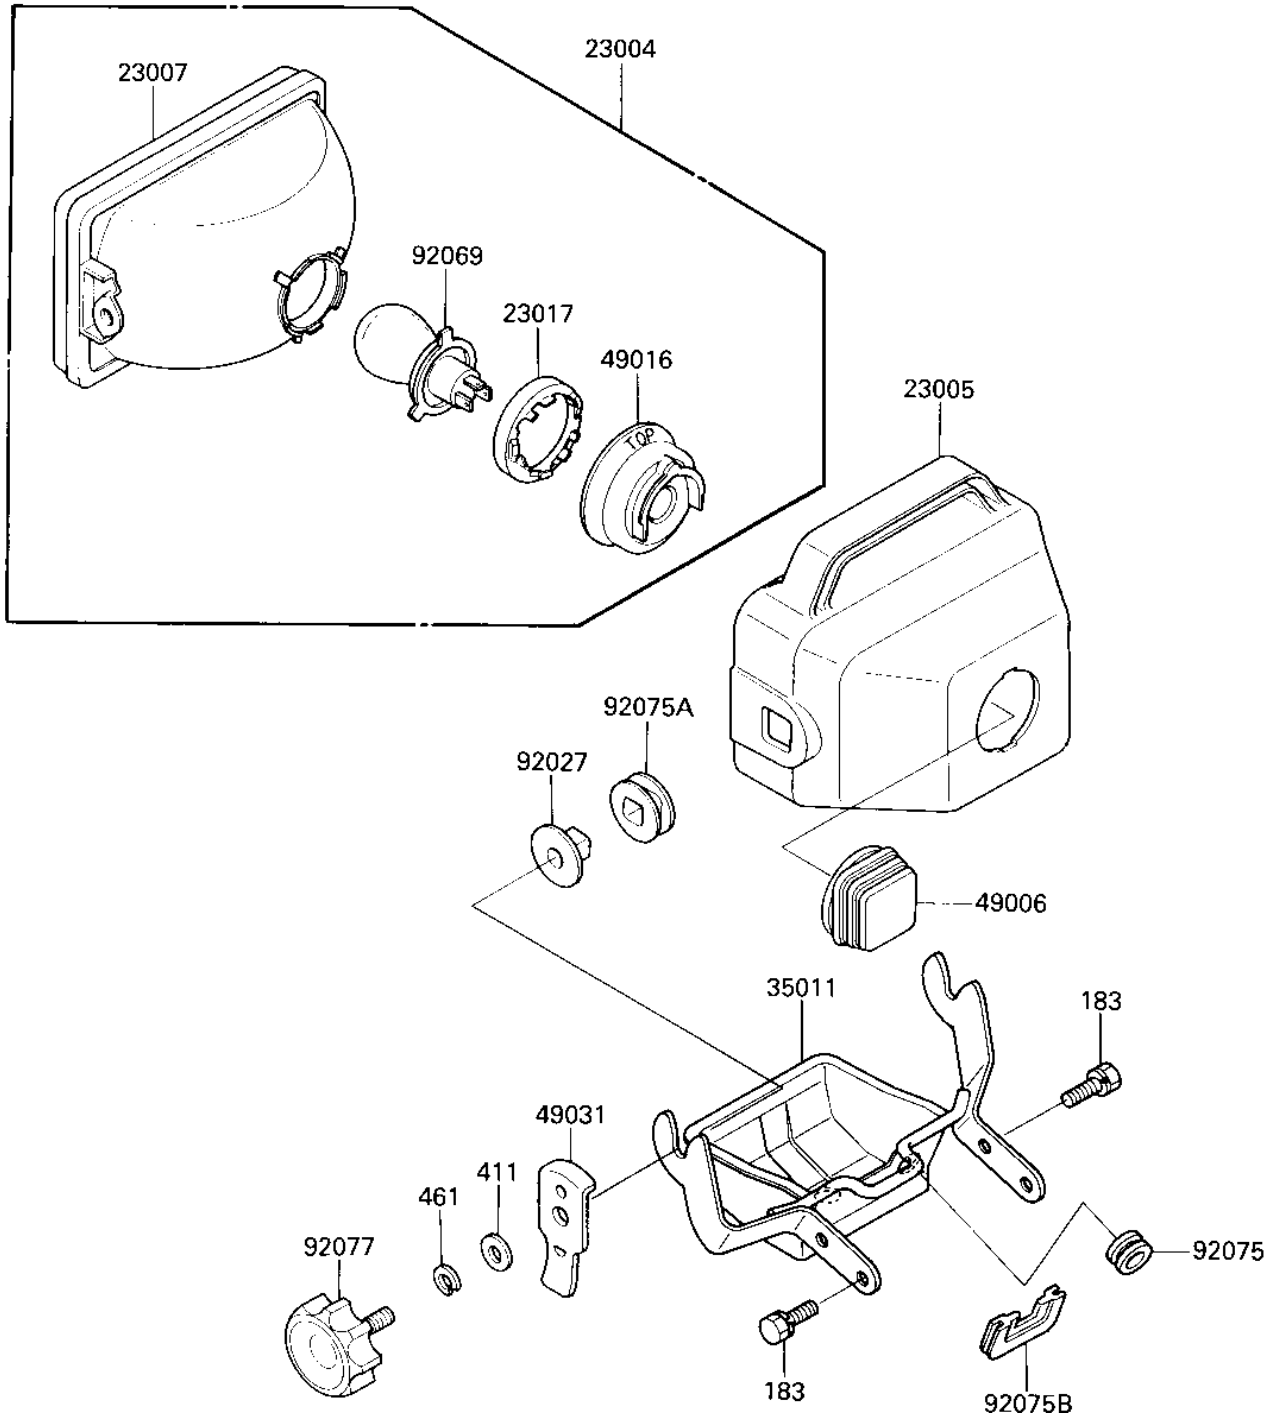

1987 Bayou 300 PARTS DIAGRAM

HEADLIGHT

F2710-0275

1987 Bayou 300 PARTS LIST

HEADLIGHT

ITEM NAME	PART NUMBER	QUANTITY
LAMP-HEAD (Ref # 23004)	23004-1192	1
BODY-COMP-HEAD LAMP,B (Ref # 23005)	23005-1064-6Z	1
LENS-COMP,HEAD LAMP (Ref # 23007)	23007-1138	1
SOCKET (Ref # 23017)	23017-1051	1
STAY,HEAD LAMP (Ref # 35011)	35011-1325	1
BOOT,HEAD LAMP BODY (Ref # 49006)	49006-1172	1
COVER-SEAL (Ref # 49016)	49016-1111	1
LATCH,HEAD LAMP (Ref # 49031)	49031-1052	2
COLLAR (Ref # 92027)	92027-1938	2
BULB (Ref # 92069)	92069-1069	1
DAMPER,HEAD LAMP HOLD (Ref # 92075)	92075-1482	1
DAMPER (Ref # 92075A)	92075-1768	2
DAMPER (Ref # 92075B)	92075-1881	1
KNOB (Ref # 92077)	92077-1060	2
BOLT-UPSET-WS-SMALL (Ref # 183)	183J0814	4
WASHER PLAIN (Ref # 411)	411F0800	2
WASHER-SPRING,8MM,BLA (Ref # 461)	461K0800	2