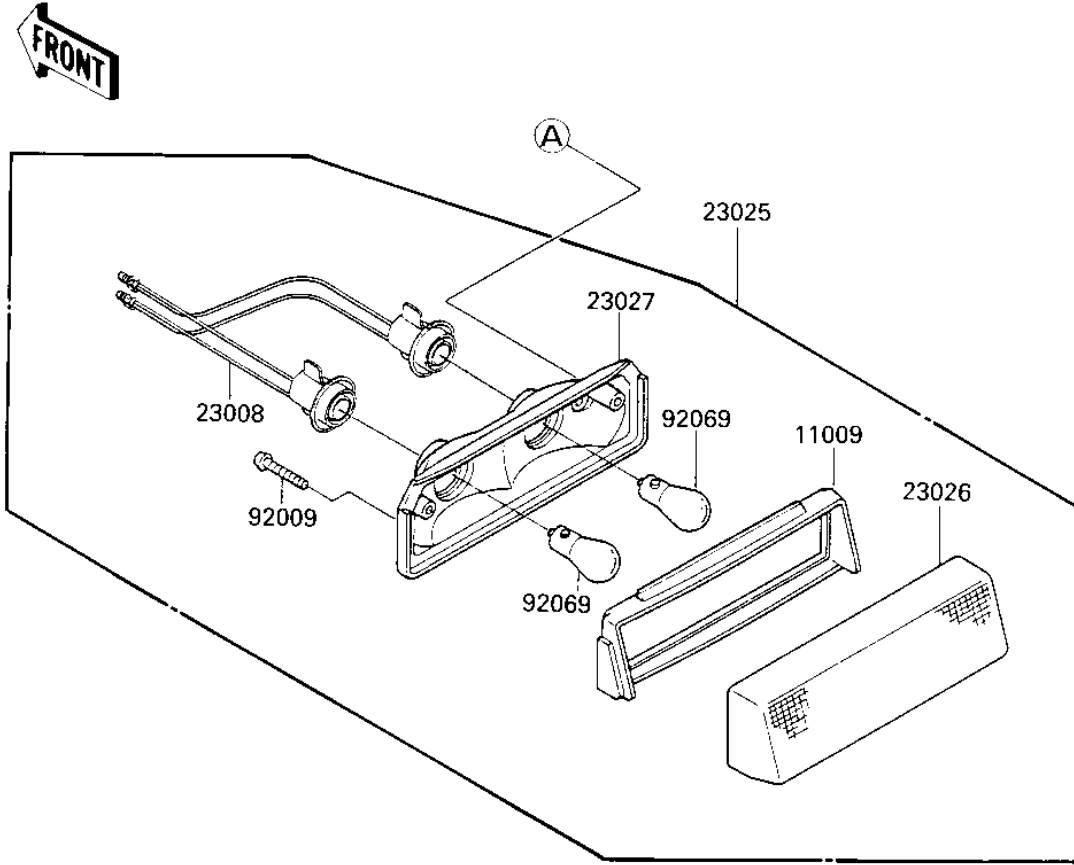

# 1987 Bayou 300 PARTS DIAGRAM

TAILLIGHT

F2720-0218

# 1987 Bayou 300 PARTS LIST

## TAILLIGHT

ITEM NAME	PART NUMBER	QUANTITY
GASKET,TAIL LAMP (Ref # 11009)	11009-1404	1
BRACKET,TAIL LAMP (Ref # 11044)	11044-1367	1
SOCKET-ASSY,TAIL LAMP (Ref # 23008)	23008-1243	1
LAMP-TAIL (Ref # 23025)	23025-1113	1
LENS,TAIL LAMP (Ref # 23026)	23026-1056	1
BODY-COMP-TAIL LAMP (Ref # 23027)	23027-1064	1
SCREW,TAPPING (Ref # 92009)	92009-1056	2
COLLAR (Ref # 92027)	92027-194	2
BULB,12V 4CP (Ref # 92069)	92069-1012	2
DAMPER RUBBER (Ref # 92075)	92075-277	2
BOLT-UPSET-WS (Ref # 180)	180D0612	2
BOLT-UPSET-WS (Ref # 180A)	180D0620	2