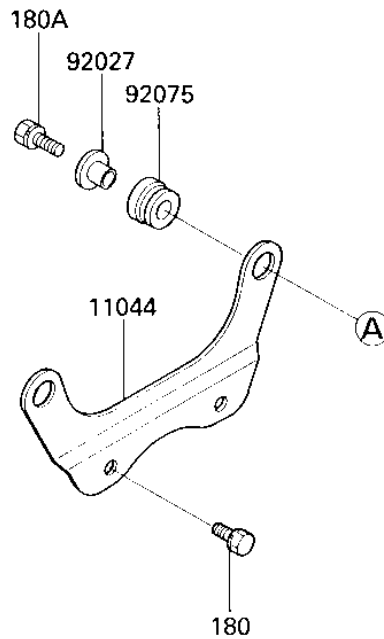

# 1987 Bayou 300 PARTS DIAGRAM

TAILLIGHT

F2720-0218

# 1987 Bayou 300 PARTS LIST

## TAILLIGHT

ITEM NAME	PART NUMBER	QUANTITY
GASKET, TAIL LAMP (Ref # 11009)	11009-1404	1
BRACKET, TAIL LAMP (Ref # 11044)	11044-1367	1
SOCKET-ASSY, TAIL LAMP (Ref # 23008)	23008-1243	1
LAMP-TAIL (Ref # 23025)	23025-1113	1
LENS, TAIL LAMP (Ref # 23026)	23026-1056	1
BODY-COMP-TAIL LAMP (Ref # 23027)	23027-1064	1
SCREW, TAPPING (Ref # 92009)	92009-1056	2
COLLAR (Ref # 92027)	92027-194	2
BULB, 12V 4CP (Ref # 92069)	92069-1012	2
DAMPER RUBBER (Ref # 92075)	92075-277	2
BOLT-UPSET-WS (Ref # 180)	180D0612	2
BOLT-UPSET-WS (Ref # 180A)	180D0620	2