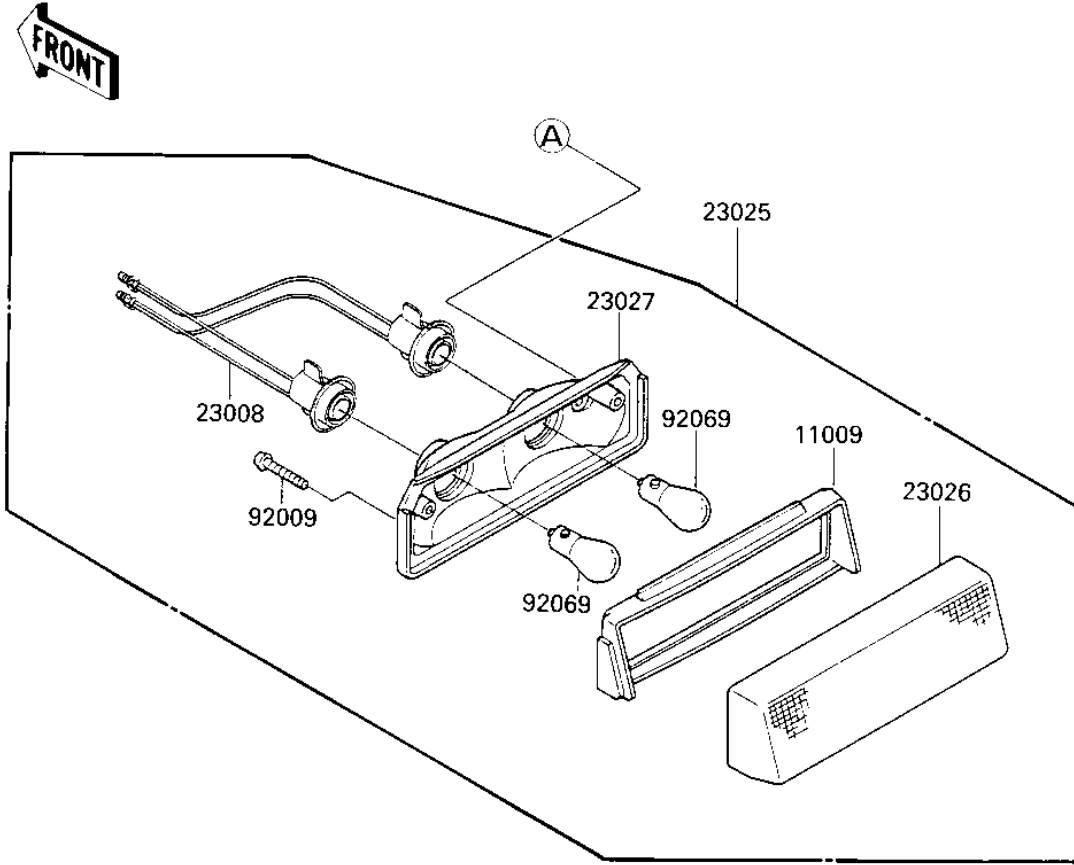

# 1987 Bayou 300 PARTS DIAGRAM

TAILLIGHT

F2720-0218

# 1987 Bayou 300 PARTS LIST

## TAILLIGHT

ITEM NAME	PART NUMBER	QUANTITY
GASKET, TAIL LAMP (Ref # 11009)	11009-1404	1
BRACKET, TAIL LAMP (Ref # 11044)	11044-1367	1
SOCKET-ASSY, TAIL LAMP (Ref # 23008)	23008-1243	1
LAMP-TAIL (Ref # 23025)	23025-1113	1
LENS, TAIL LAMP (Ref # 23026)	23026-1056	1
BODY-COMP-TAIL LAMP (Ref # 23027)	23027-1064	1
SCREW, TAPPING (Ref # 92009)	92009-1056	2
COLLAR (Ref # 92027)	92027-194	2
BULB, 12V 4CP (Ref # 92069)	92069-1012	2
DAMPER RUBBER (Ref # 92075)	92075-277	2
BOLT-UPSET-WS (Ref # 180)	180D0612	2
BOLT-UPSET-WS (Ref # 180A)	180D0620	2