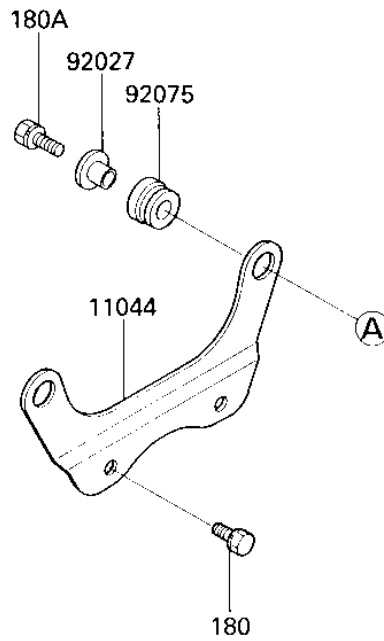

# 1987 Bayou 300 PARTS DIAGRAM

TAILLIGHT

F2720-0218

# 1987 Bayou 300 PARTS LIST

## TAILLIGHT

ITEM NAME	PART NUMBER	QUANTITY
GASKET,TAIL LAMP (Ref # 11009)	11009-1404	1
BRACKET,TAIL LAMP (Ref # 11044)	11044-1367	1
SOCKET-ASSY,TAIL LAMP (Ref # 23008)	23008-1243	1
LAMP-TAIL (Ref # 23025)	23025-1113	1
LENS,TAIL LAMP (Ref # 23026)	23026-1056	1
BODY-COMP-TAIL LAMP (Ref # 23027)	23027-1064	1
SCREW,TAPPING (Ref # 92009)	92009-1056	2
COLLAR (Ref # 92027)	92027-194	2
BULB,12V 4CP (Ref # 92069)	92069-1012	2
DAMPER RUBBER (Ref # 92075)	92075-277	2
BOLT-UPSET-WS (Ref # 180)	180D0612	2
BOLT-UPSET-WS (Ref # 180A)	180D0620	2