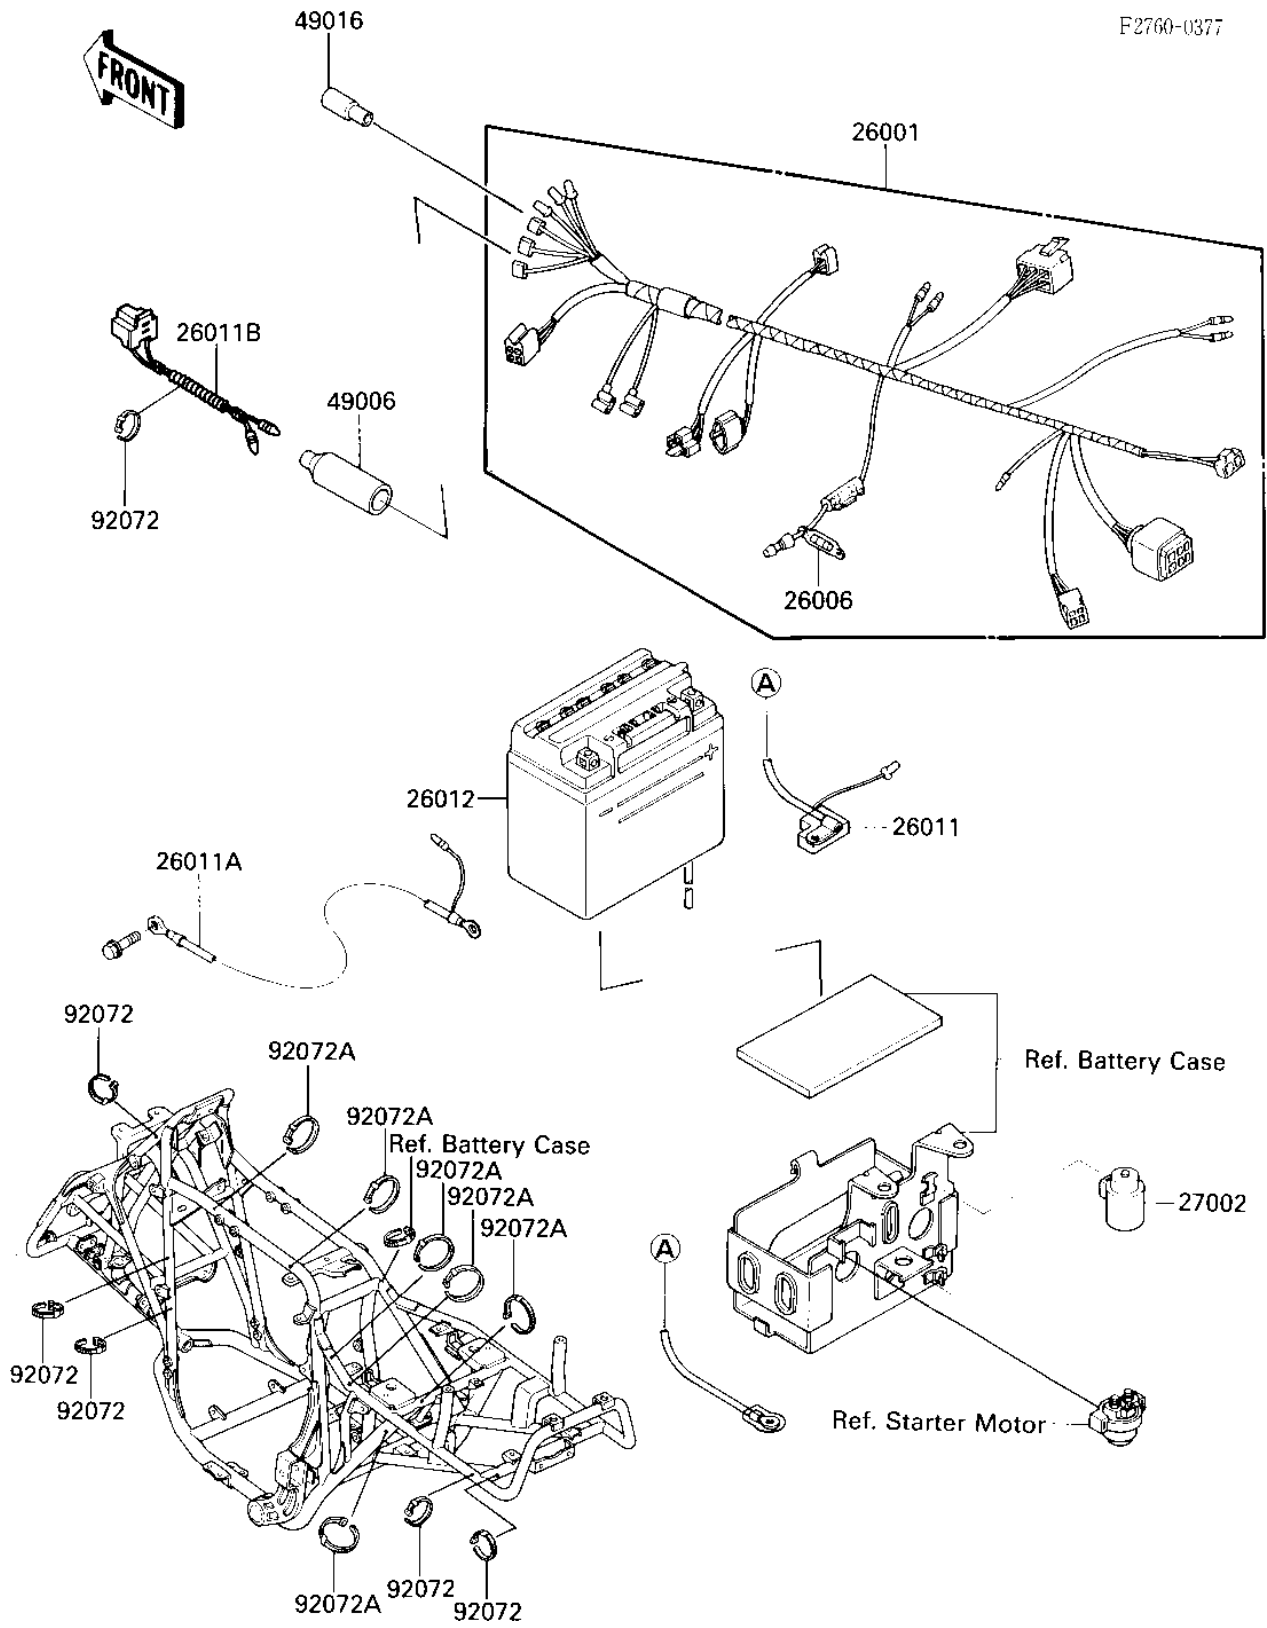

1987 Bayou 300 PARTS DIAGRAM

CHASSIS ELECTRICAL EQUIPMENT

F2760-0377

1987 Bayou 300 PARTS LIST

CHASSIS ELECTRICAL EQUIPMENT

ITEM NAME	PART NUMBER	QUANTITY
HARNESS,MAIN (Ref # 26001)	26001-1712	1
FUSE,30A,L=30 (Ref # 26006)	26006-1059	1
WIRE-LEAD,BATTERY(+) (Ref # 26011)	26011-1302	1
WIRE-LEAD,BATTERY(-) (Ref # 26011A)	26011-1303	1
WIRE-LEAD,HEAD LAMP (Ref # 26011B)	26011-1372	1
FB BAT FB16CL-B (Ref # 26012)	26012-1118	1
RELAY-ASSY (Ref # 27002)	27002-1051	1
BOOT,HARNESS (Ref # 49006)	49006-4007	1
COVER-SEAL (Ref # 49016)	49016-1119	1
BAND,MIDDLE (Ref # 92072)	92072-031	6
BAND,WIRING HARNESS (Ref # 92072A)	92072-056	6