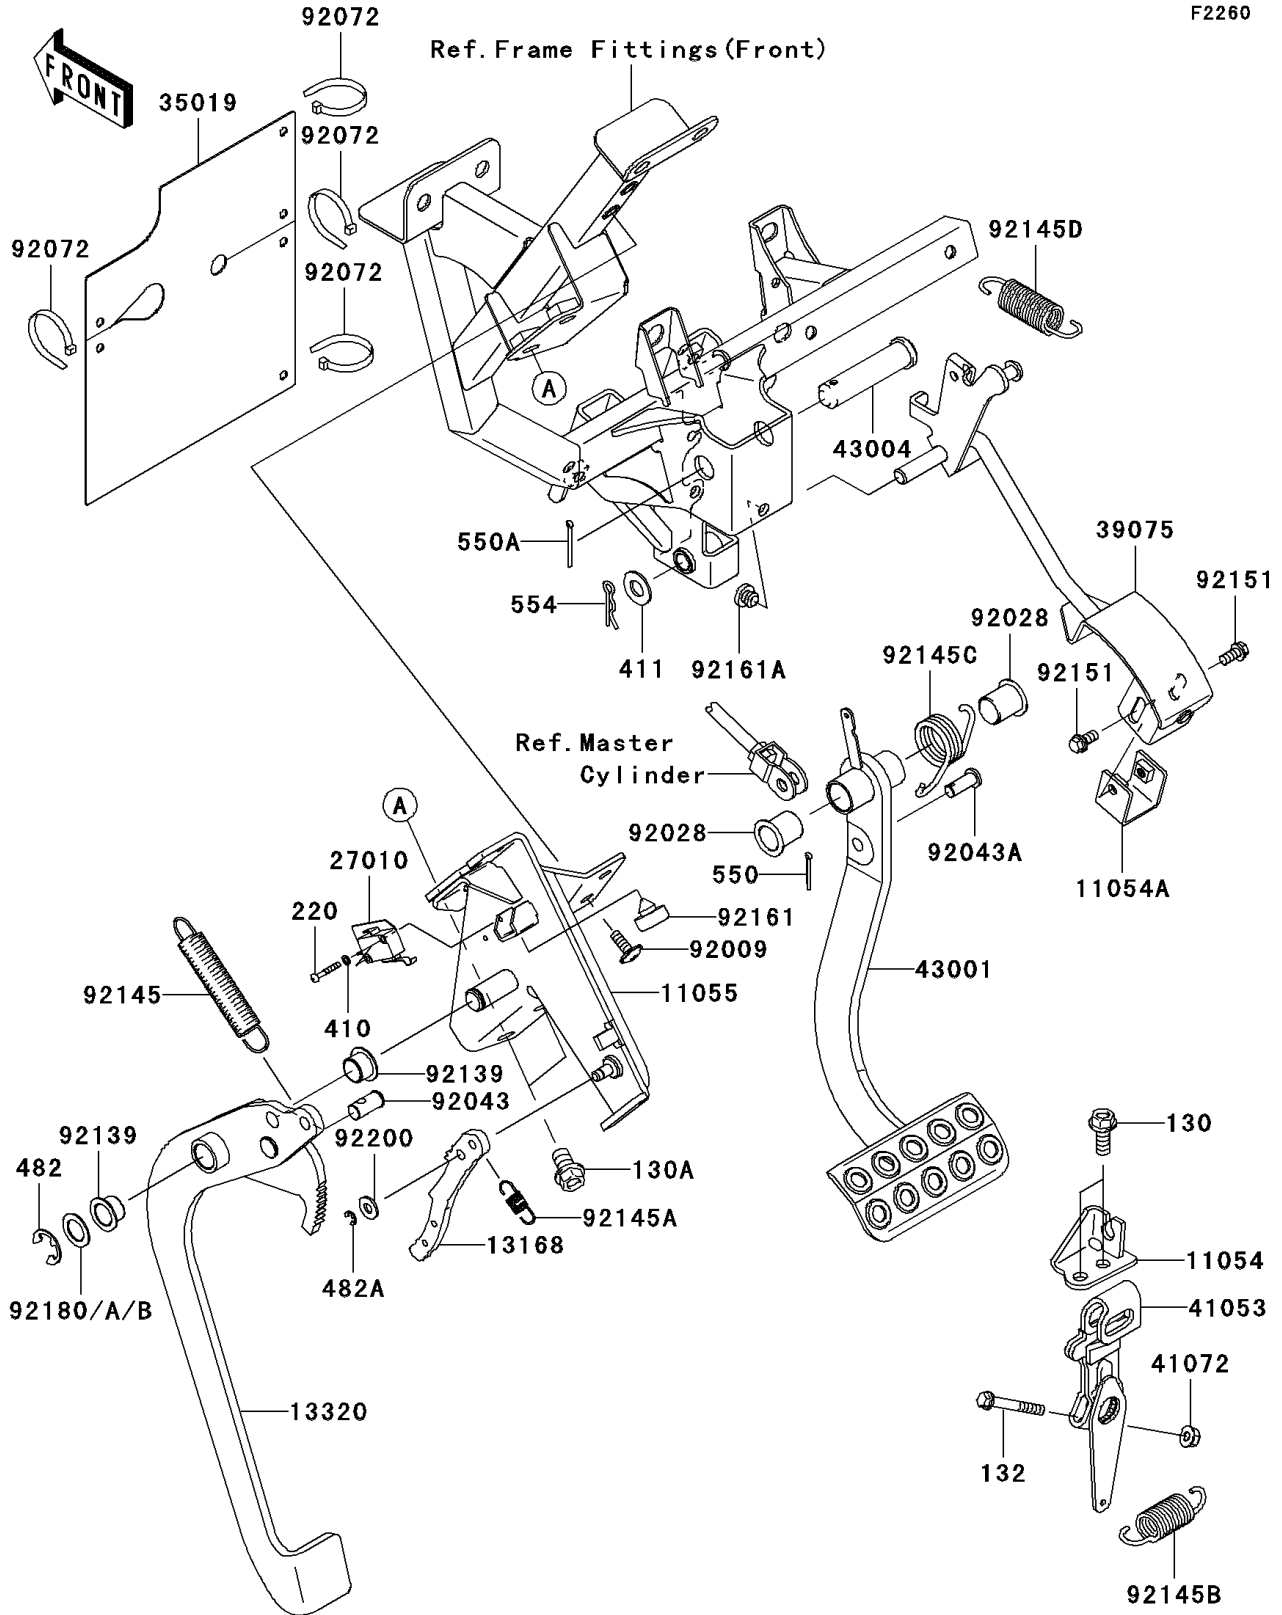

2008 Teryx® 750 4x4 NRA OUTDOORS™ PARTS DIAGRAM

Brake Pedal/Throttle Lever

F2260

2008 Teryx® 750 4x4 NRA OUTDOORS™ PARTS LIST

Brake Pedal/Throttle Lever

ITEM NAME	PART NUMBER	QUANTITY
BOLT-FLANGED,8X20 (Ref # 130)	130BB0820	2
BOLT-FLANGED,10X16 (Ref # 130A)	130BB1016	2
BOLT-FLANGED-SMALL,6X40 (Ref # 132)	132BA0640	1
SCREW-PAN-CROSS,3X20 (Ref # 220)	220AA0320	2
WASHER-PLAIN-SMALL,3MM (Ref # 410)	410AA0300	2
WASHER-PLAIN,10MM (Ref # 411)	411AA1000	1
CIRCLIP-TYPE-E,10MM (Ref # 482)	482J0100	1
CIRCLIP-TYPE-E,4MM (Ref # 482A)	482J4000	1
PIN-COTTER,2.5X18 (Ref # 550)	550AA2518	1
PIN-COTTER,2.5X25 (Ref # 550A)	550AA2525	1
BRACKET,BRAKE CABLE (Ref # 11054)	11054-0933	1
BRACKET (Ref # 11054A)	11054-1137	1
BRACKET,BRAKE LEVER (Ref # 11055)	11055-0279	1
LEVER (Ref # 13168)	13168-0174	1
LEVER-ASSY,BRAKE PEDAL (Ref # 13320)	13320-0012	1
SWITCH (Ref # 27010)	27010-0084	1
FLAP (Ref # 35019)	35019-0079	1
LEVER-THROTTLE (Ref # 39075)	39075-0012	1
LEVER-BRAKE CAM (Ref # 41053)	41053-0010	1
NUT,6MM (Ref # 41072)	41072-007	1
LEVER-BRAKE,PEDAL (Ref # 43001)	43001-0103	1
SHAFT-BRAKE (Ref # 43004)	43004-1128	1
SCREW,6X16 (Ref # 92009)	92009-1621	2
BUSHING (Ref # 92028)	92028-1571	2
PIN (Ref # 92043)	92043-0124	1
PIN (Ref # 92043A)	92043-1039	1
BAND,L=188 (Ref # 92072)	92072-1239	4
BUSHING (Ref # 92139)	92139-0182	2
SPRING (Ref # 92145)	92145-0446	1

2008 Teryx® 750 4x4 NRA OUTDOORS™ PARTS LIST

Brake Pedal/Throttle Lever

ITEM NAME	PART NUMBER	QUANTITY
SPRING (Ref # 92145A)	92145-0447	1
SPRING (Ref # 92145B)	92145-0563	1
SPRING,BRAKE PEDAL RETURN (Ref # 92145C)	92145-0575	1
SPRING (Ref # 92145D)	92145-0636	1
BOLT,6X12 (Ref # 92151)	92151-1997	2
DAMPER (Ref # 92161)	92161-0590	1
DAMPER (Ref # 92161A)	92161-1084	1
SHIM,T=0.8 (Ref # 92180)	92180-0279	AR
SHIM,T=1.0 (Ref # 92180A)	92180-0281	AR
SHIM,T=1.2 (Ref # 92180B)	92180-0282	AR
WASHER,6.5X14.5X1.5 (Ref # 92200)	92200-3775	1
PIN-SNAP,10MM (Ref # 554)	554DA1000	1