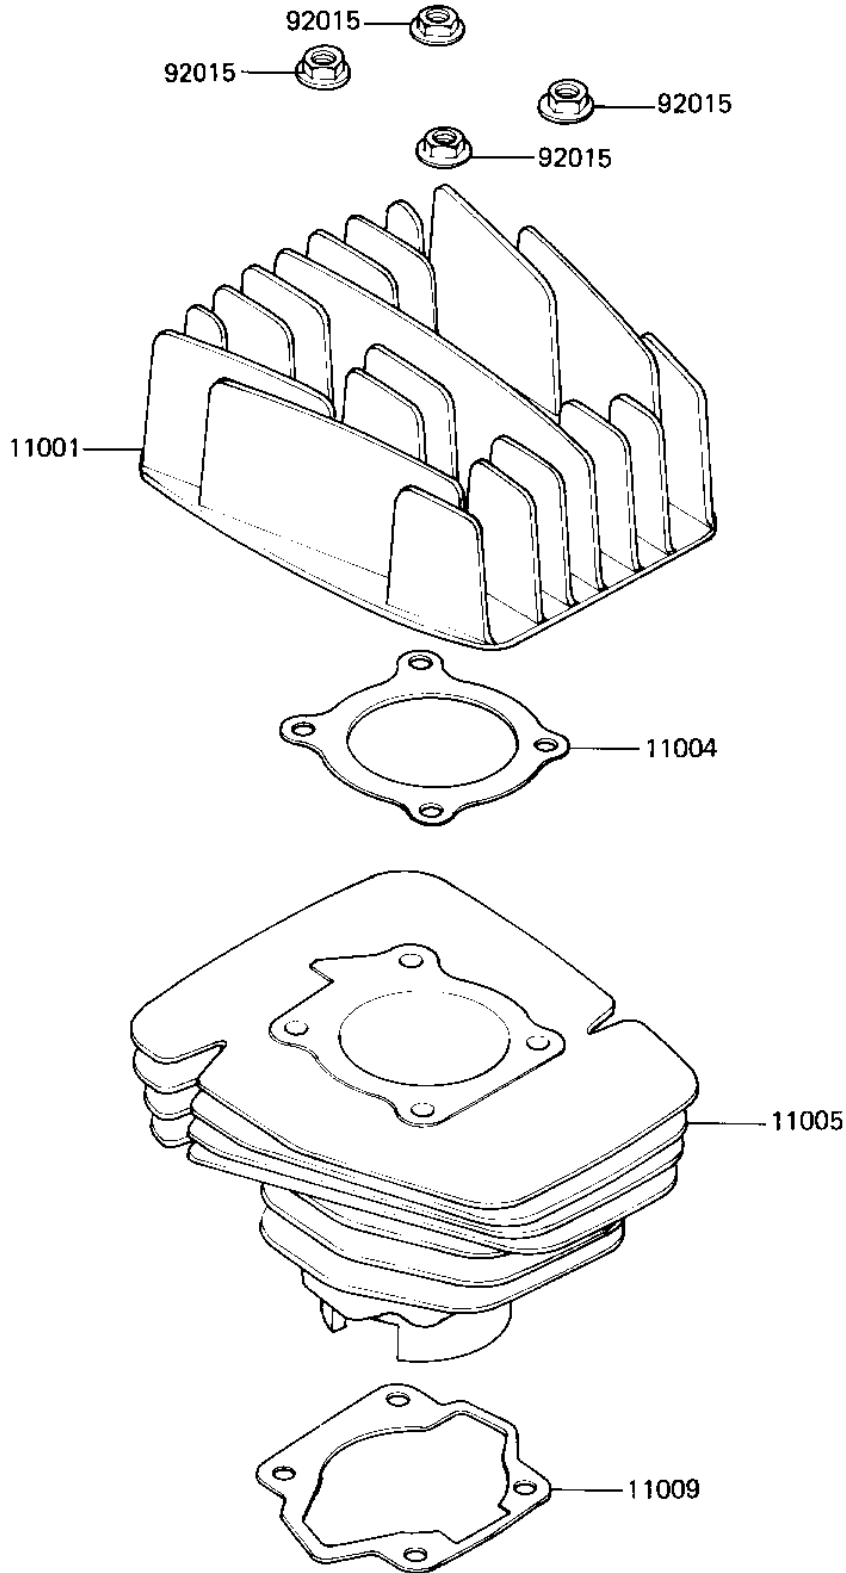

1987 KD80 PARTS DIAGRAM

CYLINDER HEAD/CYLINDER

E1110-002a

1987 KD80 PARTS LIST

CYLINDER HEAD/CYLINDER

ITEM NAME	PART NUMBER	QUANTITY
CYLINDER HEAD (Ref # 11001)	11001-085	1
GASKET CYLINDER HEAD (Ref # 11004)	11004-015	1
CYLINDER,BLACK (Ref # 11005)	11005-152-10	1
GASKET,CYLINDER BASE (Ref # 11009)	11060-1200	1
NUT-8MM (Ref # 92015)	92015-1022	4