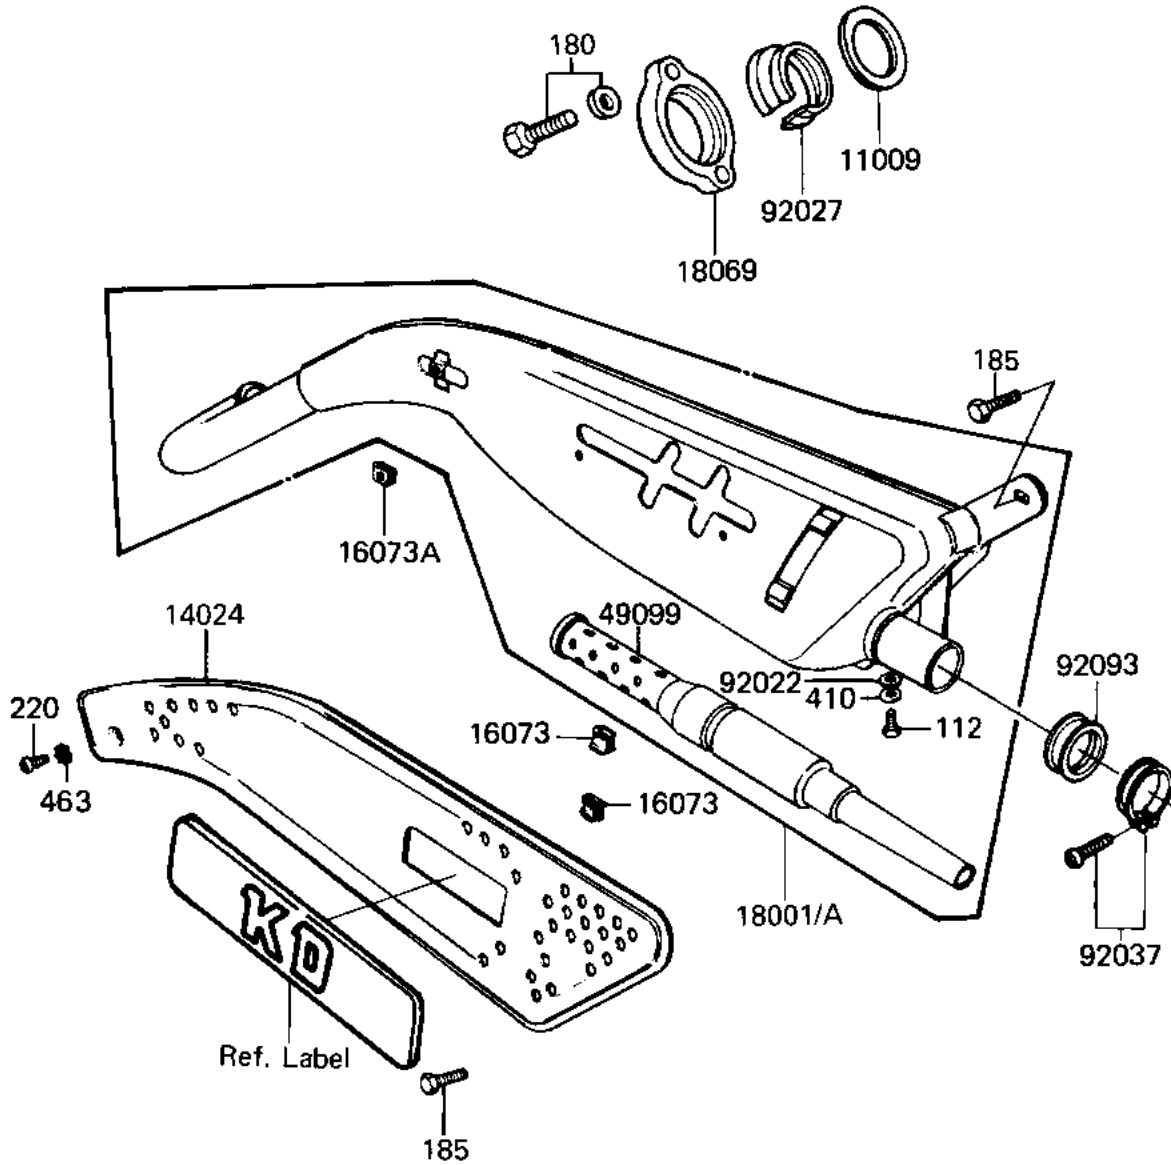

1987 KD80 PARTS DIAGRAM

MUFFLER

E1140-0060

1987 KD80 PARTS LIST

MUFFLER

ITEM NAME	PART NUMBER	QUANTITY
GASKET,EXHAUST PIPE H (Ref # 11009)	11009-1866	1
COVER,MUFFLER (Ref # 14024)	18064-018	1
INSULATOR (Ref # 16073)	18065-007	2
INSULATOR-HEAT (Ref # 16073A)	18065-009	1
MUFFLER (Ref # 18001)	18001-5116	1
MUFFLER (Ref # 18001A)	18001-5116	1
HOLDER,EX PIPE,BLACK (Ref # 18069)	18069-035-21	1
BAFFLE TUBE (Ref # 49099)	49099-1027	1
WASHER-PLAIN (Ref # 92022)	92022-183	2
INSERT-EXHAUST HOLDER (Ref # 92027)	18070-005	1
CLAMP,CARBURETOR HLDR (Ref # 92037)	92037-178	1
CONNECTOR,BAFFLETUBE (Ref # 92093)	92093-1042	1
BOLT,6X10 (Ref # 112)	112G0610	2
BOLT-UPSET-WS (Ref # 180)	180Y0635	2
BOLT-UPSET-WSP-SMALL (Ref # 185)	185C0816	2
SCREW PAN HEAD 6X12 (Ref # 220)	220B0612	1
WASHER PLAIN 6MM (Ref # 410)	410B0600	2
WASHER LOCK 6MM (Ref # 463)	463H0600	1