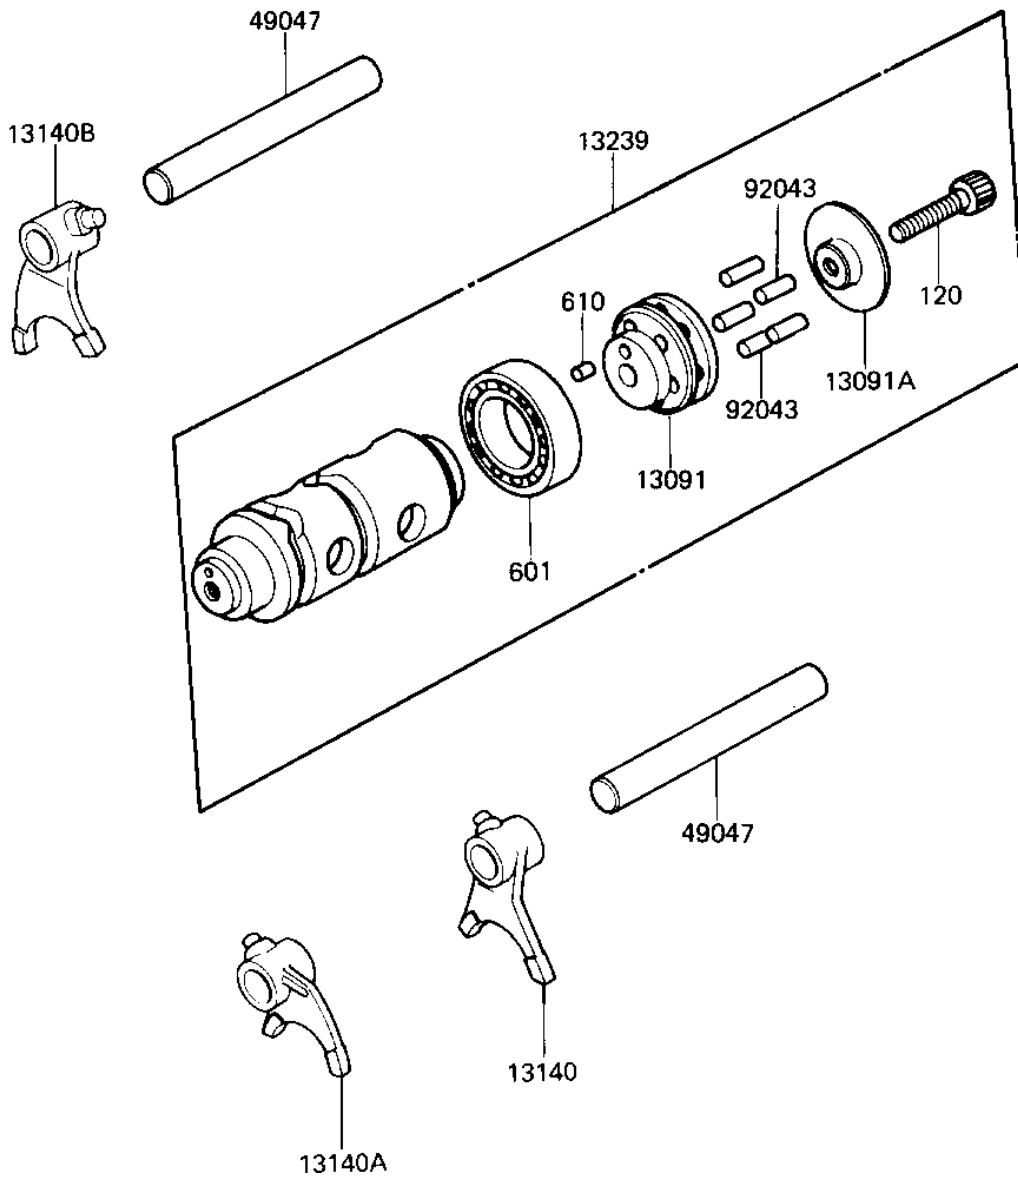

1987 KD80 PARTS DIAGRAM

GEAR CHANGE DRUM & FORKS

E1362-0023

1987 KD80 PARTS LIST

GEAR CHANGE DRUM & FORKS

ITEM NAME	PART NUMBER	QUANTITY
HOLDER (Ref # 13091)	13091-1077	1
HOLDER,CHANGE DRUM (Ref # 13091A)	13142-014	1
SHIFT FORK,LOW&2ND (Ref # 13140)	13140-1026	1
SHIFT FORK,3RD (Ref # 13140A)	13140-1027	1
SHIFT FORK,4TH&TOP (Ref # 13140B)	13140-1028	1
DRUM ASSY,GEAR CHANGE (Ref # 13239)	13239-1034	1
RODSHIFT,SHORT (Ref # 49047)	13209-014	2
PIN,GEAR CHANGE DRUM (Ref # 92043)	92042-042	5
BOLT,SOCKET,6X30,BLAC (Ref # 120)	120S0630	1
BEARING BALL #6004 (Ref # 601)	601B6004	1
PIN-DOWEL,4X6 (Ref # 610)	610A0406	1