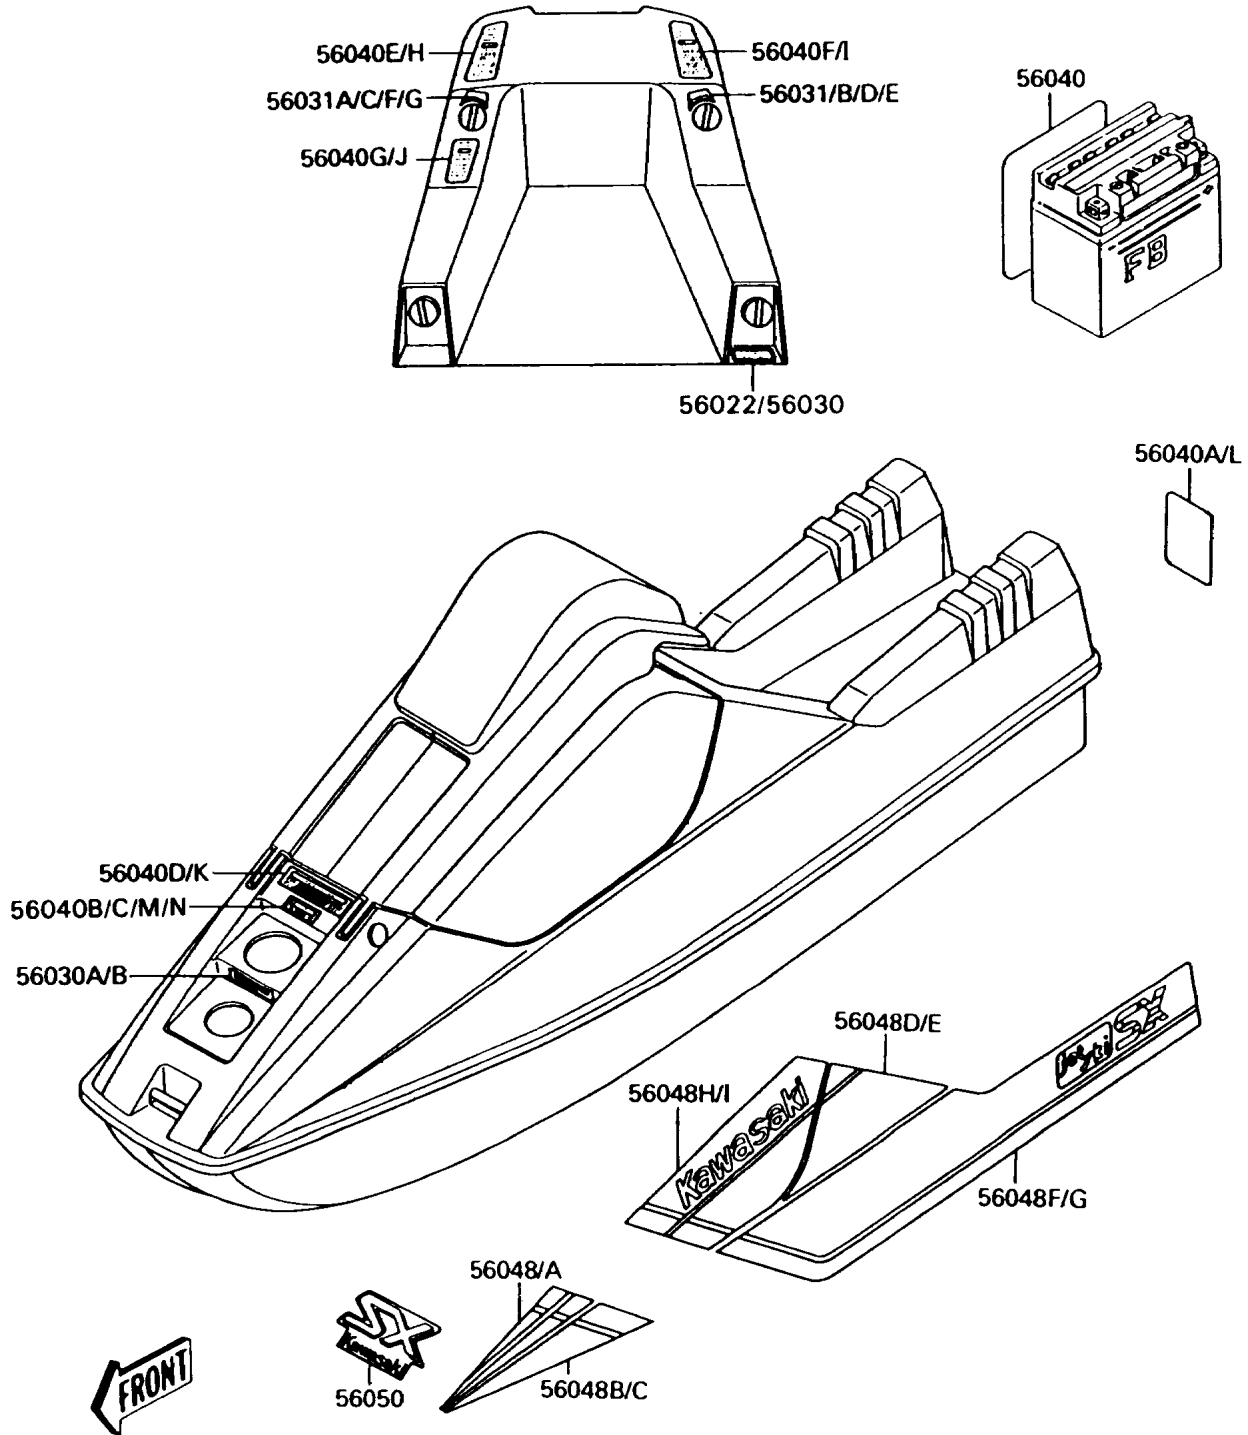

# 1990 300 SX PARTS DIAGRAM

Labels(JS300-A4/A5)

F3183C

# 1990 300 SX PARTS LIST

Labels(JS300-A4/A5)

ITEM NAME	PART NUMBER	QUANTITY
LABEL,FIRE EXTINGUISHER (Ref # 56022)	56022-506	1
LABEL,FIRE EXTINGUISHER(FRENCH (Ref # 56030)	56030-3725	1
LABEL,OIL RECOMMENDED (Ref # 56030A)	56030-3761	1
LABEL,OIL RECOMMENDED(FRENCH) (Ref # 56030B)	56030-3765	1
LABEL-MANUAL,FUEL (Ref # 56031)	56031-3711	1
LABEL-MANUAL,CHOKE (Ref # 56031A)	56031-3712	1
LABEL-MANUAL,SAFETY(FRENCH (Ref # 56031B)	56031-3713	1
LABEL-MANUAL,SAFETY(FRENCH (Ref # 56031C)	56031-3714	1
LABEL,BATTERY CAUTION(FRENCH) (Ref # 56040)	56040-1106	1
LABEL-WARNING,JET PUMP (Ref # 56040A)	56040-3798	1
LABEL-WARNING,FUEL (Ref # 56040B)	56040-3802	1
LABEL,FUEL SUPPLY(FRENCH) (Ref # 56040C)	56040-3809	1
LABEL-WARNING,BREAK IN (Ref # 56040D)	56040-3824	1
LABEL-WARNING,SAFETY (Ref # 56040E)	56040-3825	1
LABEL-WARNING,SAFETY (Ref # 56040F)	56040-3826	1
LABEL-WARNING,MAINTENANCE (Ref # 56040G)	56040-3827	1
LABEL-WARNING,SAFETY(FRENCH) (Ref # 56040H)	56040-3854	1
LABEL-WARNING,SAFETY(FRENCH) (Ref # 56040I)	56040-3855	1
LABEL,MAINTENANCE(FRENCH) (Ref # 56040J)	56040-3856	1
LABEL,OIL CAUTION(FRENCH) (Ref # 56040K)	56040-3865	1
LABEL,NOZZLE CHECK(FRENCH) (Ref # 56040L)	56040-3876	1
PATTERN,HULL,LH,FR,UPP (Ref # 56048)	56048-1605	1
PATTERN,HULL,RH,FR,UPP (Ref # 56048A)	56048-1606	1
PATTERN,HULL,LH,FR,LWR (Ref # 56048B)	56048-1607	1
PATTERN,HULL,RH,FR,LWR (Ref # 56048C)	56048-1608	1
PATTERN,HULL,LH,RR,UPP (Ref # 56048D)	56048-1609	1
PATTERN,HULL,RH,RR,UPP (Ref # 56048E)	56048-1610	1
PATTERN,HULL,LH,RR,LWR (Ref # 56048F)	56048-1611	1
PATTERN,HULL,RH,RR,LWR (Ref # 56048G)	56048-1612	1

# 1990 300 SX PARTS LIST

Labels(JS300-A4/A5)

ITEM NAME	PART NUMBER	QUANTITY
PATTERN,ENGINE HOOD,LH (Ref # 56048H)	56048-1613	1
PATTERN,ENGINE HOOD,RH (Ref # 56048I)	56048-1614	1
MARK,SX/KAWASAKI (Ref # 56050)	56050-1211	1