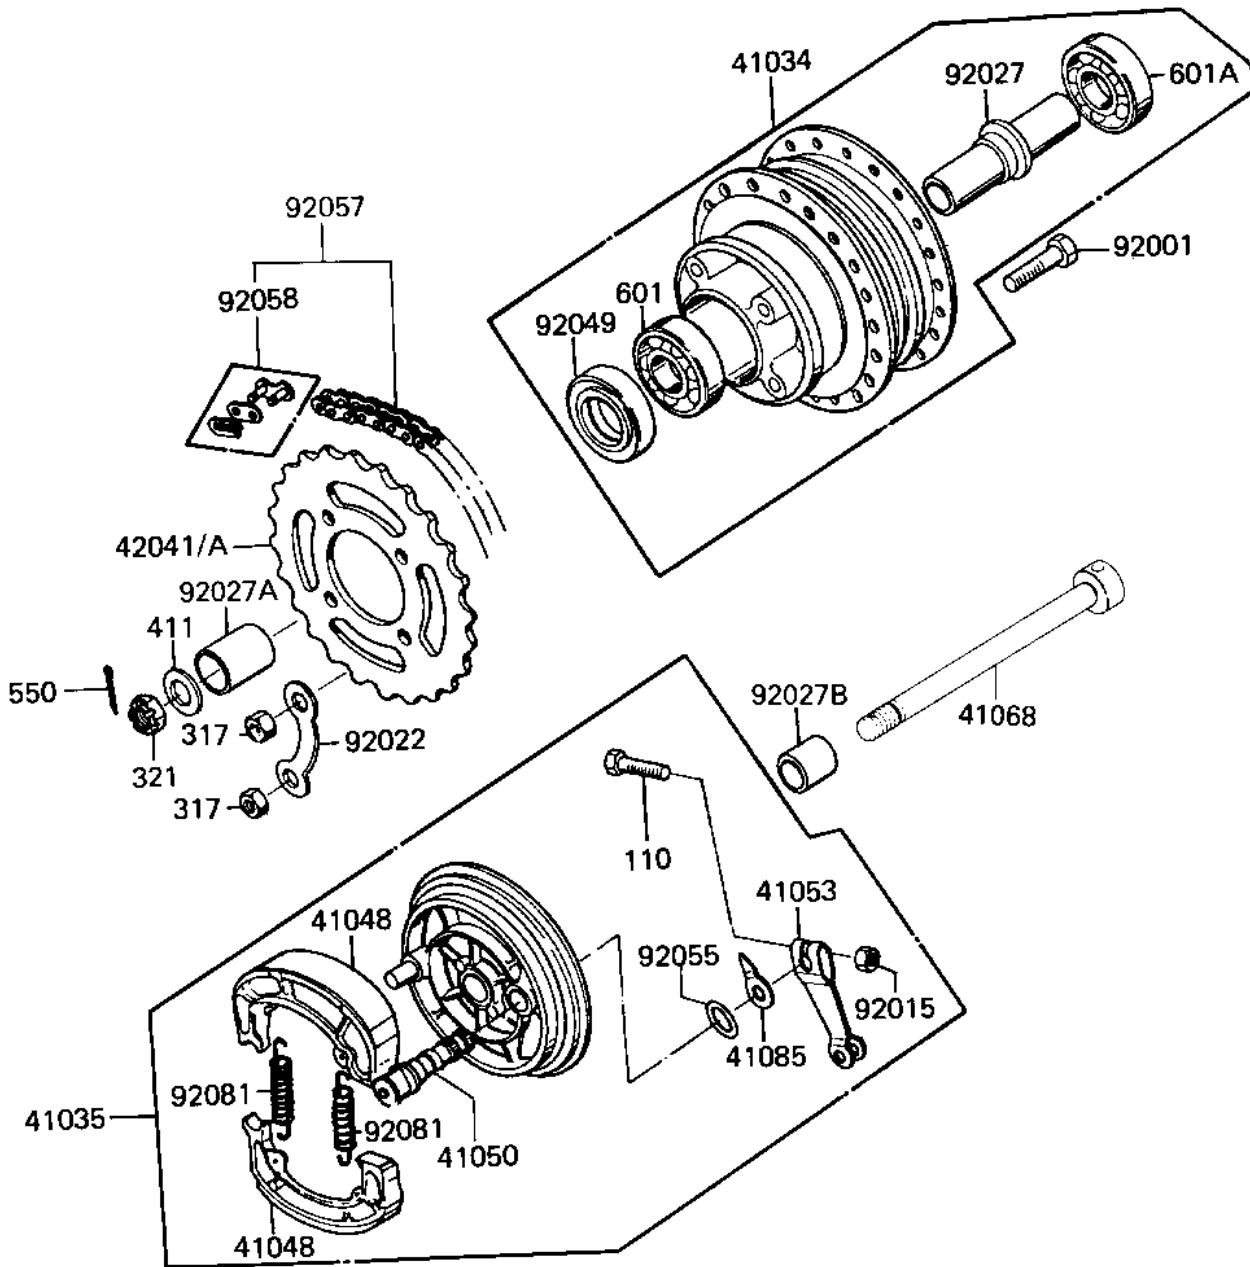

1987 KD80 PARTS DIAGRAM

REAR HUB/BRAKE/CHAIN

F2240-0048

1987 KD80 PARTS LIST

REAR HUB/BRAKE/CHAIN

ITEM NAME	PART NUMBER	QUANTITY
DRUM-ASSY,RR BRK,BUFF (Ref # 41034)	41034-1002-80	1
PANEL-ASY,RR BRK,BUFF (Ref # 41035)	42006-063-80	1
SHOE-BRAKE (Ref # 41048)	41048-1085	2
CAM SHAFT,REAR BRAKE (Ref # 41050)	42026-018	1
LEVER,REAR BRAKE PANL (Ref # 41053)	42029-027	1
AXLE,12X206 (Ref # 41068)	41068-1091	1
INDICATOR,BKSHOE (Ref # 41085)	41085-003	1
REAR SPROCKET 37T (Ref # 42041)	42041-020	1
REAR SPROCKET 39T (Ref # 42041A)	42041-045	1
BOLT REAR SPROCKET (Ref # 92001)	92001-021	4
NUT,6MM (Ref # 92015)	41072-007	1
WASHER RR SPRCKT LOCK (Ref # 92022)	92088-003	2
SPACER RR HUB BEARING (Ref # 92027)	42010-003	1
COLLAR,REAR AXLE (Ref # 92027A)	42032-044	1
COLLAR,12.2X22X30.5 (Ref # 92027B)	92027-1478	1
OIL SEAL RR BRK DRUM (Ref # 92049)	92052-001	1
"0" RING,11MM (Ref # 92055)	92055-004	1
CHAIN,DRIVE,EK428 98L (Ref # 92057)	92057-1092	1
JOINT-CHAIN (Ref # 92058)	92058-1014	1
SPRING,BRAKE SHOE (Ref # 92081)	92081-1766	2
BOLT-UPSET (Ref # 110)	112G0630	1
NUT,8M/M (Ref # 317)	317B0800	4
NUT CASTLE 12MM (Ref # 321)	321B1200	1
WASHER PLAIN 12MM (Ref # 411)	411B1200	1
PIN COTTER 3.0X25 (Ref # 550)	550D3025	1
BEARING BALL #6301 (Ref # 601)	601B6301	1
BEARING BALL #6301Z (Ref # 601A)	601B6301Z	1