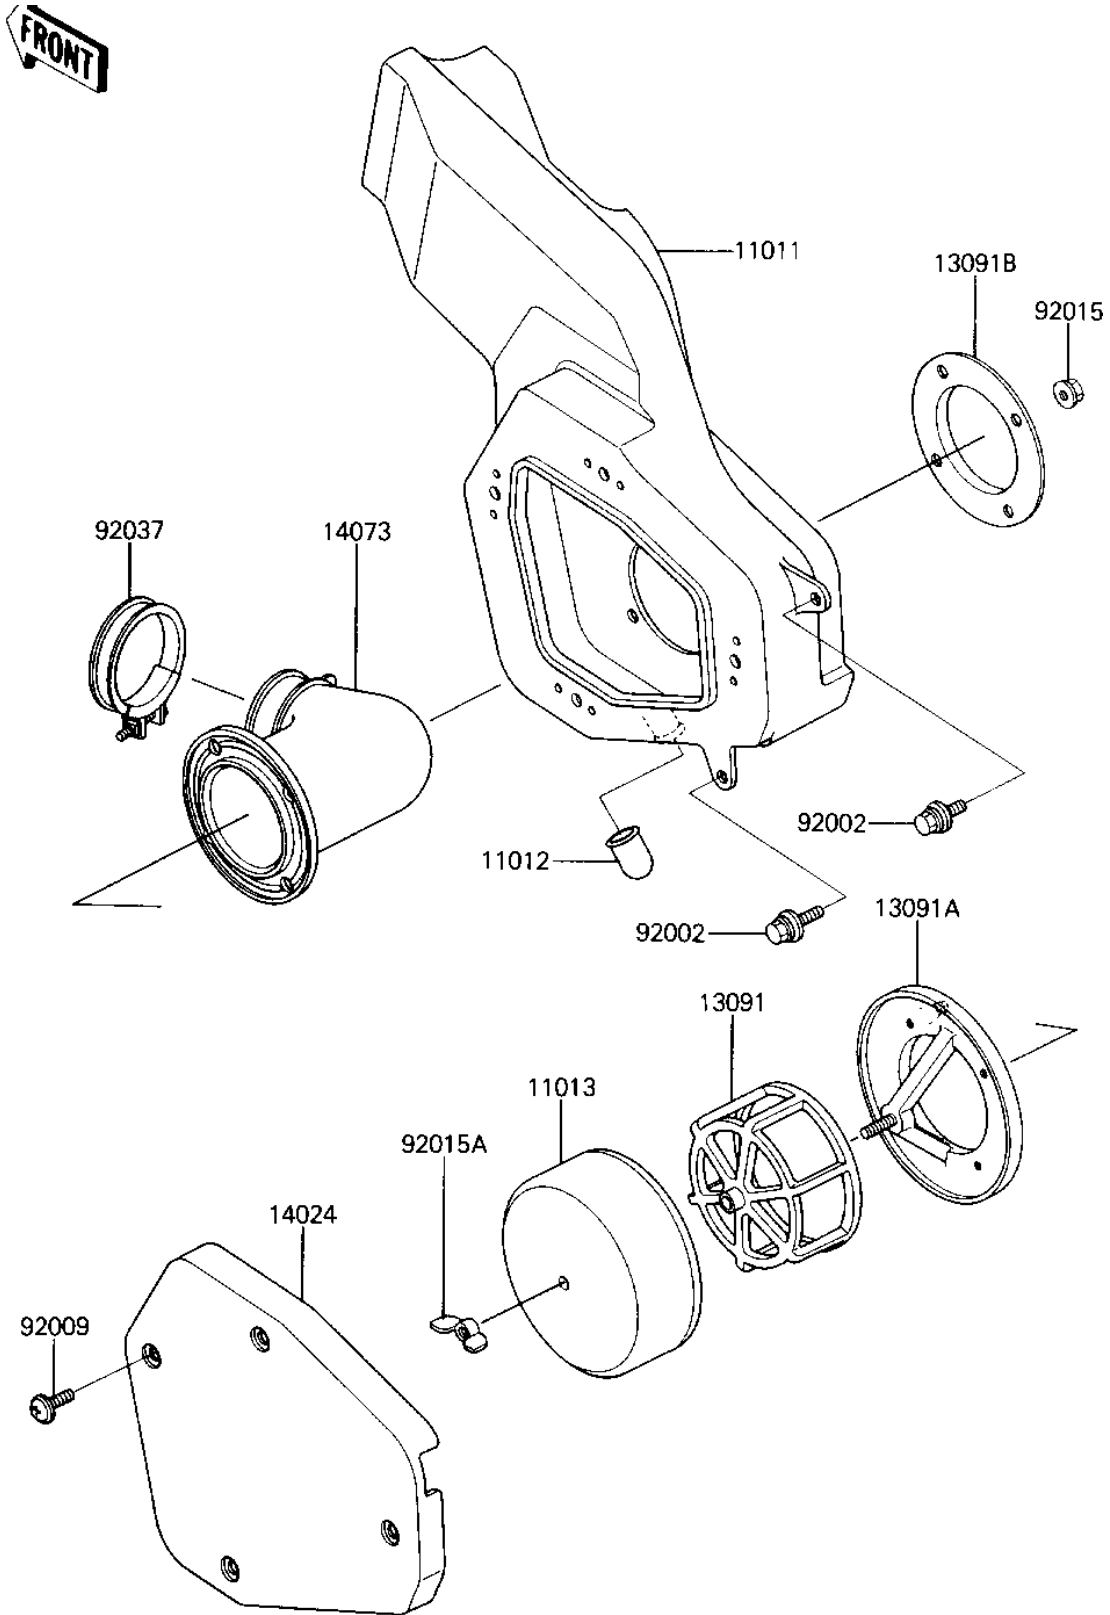

# 1987 Tecate PARTS DIAGRAM

AIR CLEANER

# 1987 Tecate PARTS LIST

## AIR CLEANER

ITEM NAME	PART NUMBER	QUANTITY
CASE-AIR FILTER (Ref # 11011)	11011-1208	1
CAP,DRAIN (Ref # 11012)	11012-1308	1
ELEMENT-AIR FILTER (Ref # 11013)	11013-1136	1
HOLDER,ELEMENT (Ref # 13091)	13091-1403	1
HOLDER (Ref # 13091A)	13091-1404	1
HOLDER (Ref # 13091B)	13091-1405	1
COVER,AIR FILTER CASE (Ref # 14024)	14024-1140	1
DUCT,AIR FILTER (Ref # 14073)	14073-1237	1
BOLT (Ref # 92002)	92150-1506	2
SCREW,6X14 (Ref # 92009)	92009-1287	4
NUT,FLANGED,5MM (Ref # 92015)	92015-1259	4
NUT,AIR CLEANER CAP (Ref # 92015A)	92016-062	1
CLAMP (Ref # 92037)	92037-171	1