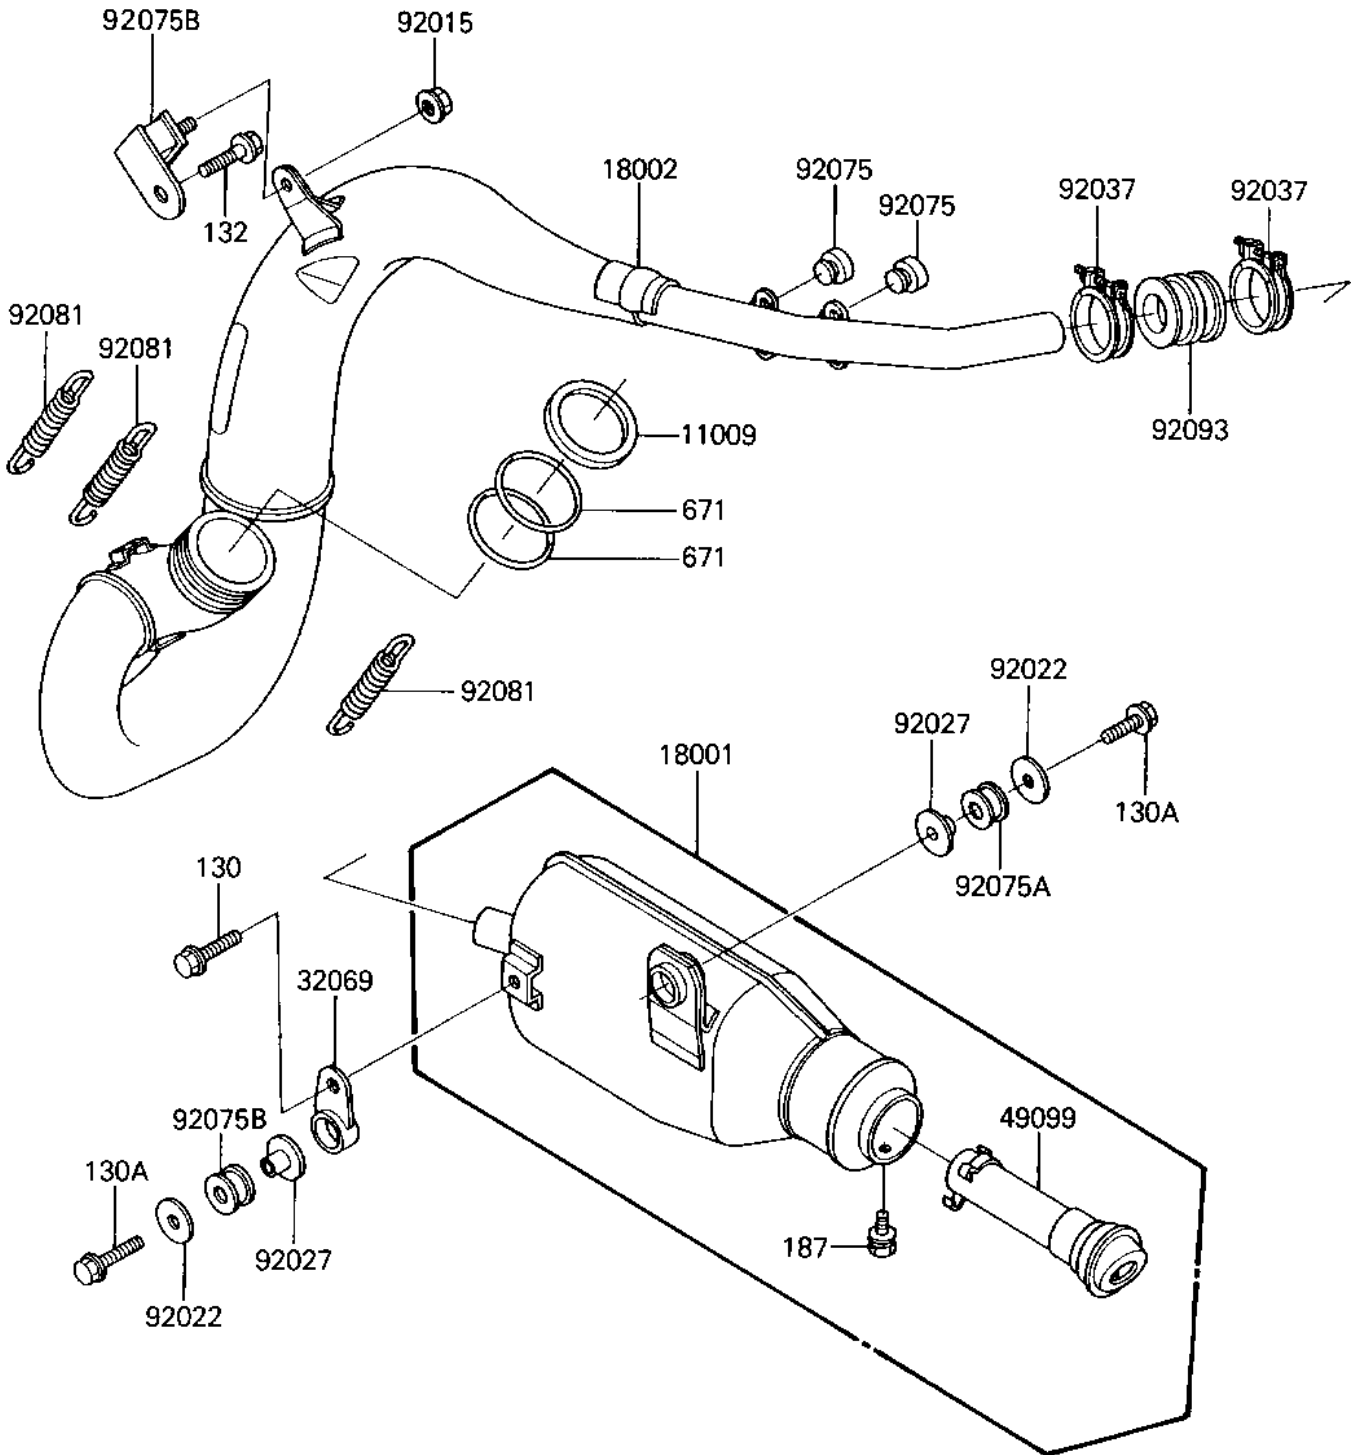

1987 Tecate PARTS DIAGRAM

MUFFLER

1987 Tecate PARTS LIST

MUFFLER

ITEM NAME	PART NUMBER	QUANTITY
GASKET,EXHAUST PIPE (Ref # 11009)	11009-1253	1
MUFFLER (Ref # 18001)	18001-1647	1
BODY-COMP-MUFFLER (Ref # 18002)	18002-1747	1
BRACKET-MUFFLER (Ref # 32069)	32069-1259	1
BAFFLE-PIPE MUFFLER (Ref # 49099)	49099-1221	1
NUT-6MM (Ref # 92015)	92015-1078	1
WASHER,PLAIN (Ref # 92022)	92022-298	2
COLLAR,MUFFLER (Ref # 92027)	92027-1981	2
CLAMP,CARBURETOR,40MM (Ref # 92037)	92037-1129	2
DAMPER,SIDE COVER (Ref # 92075)	92075-1598	4
DAMPER,MUFFLER (Ref # 92075A)	92075-1809	2
DAMPER,MUFFLER (Ref # 92075B)	92075-1891	1
SPRING,MUFFLER CONECT (Ref # 92081)	92081-1526	3
SEAL, MUFFLER (Ref # 92093)	92093-1085	1
BOLT,FLANGED,8X14 (Ref # 130)	130G0814	1
BOLT,FLANGED,8X30 (Ref # 130A)	130G0830	2
BOLT-FLANGED-SMALL (Ref # 132)	132G0612	1
BOLT 6X12 (Ref # 187)	187B0612	1
O RING,50MM (Ref # 671)	671E2550	2