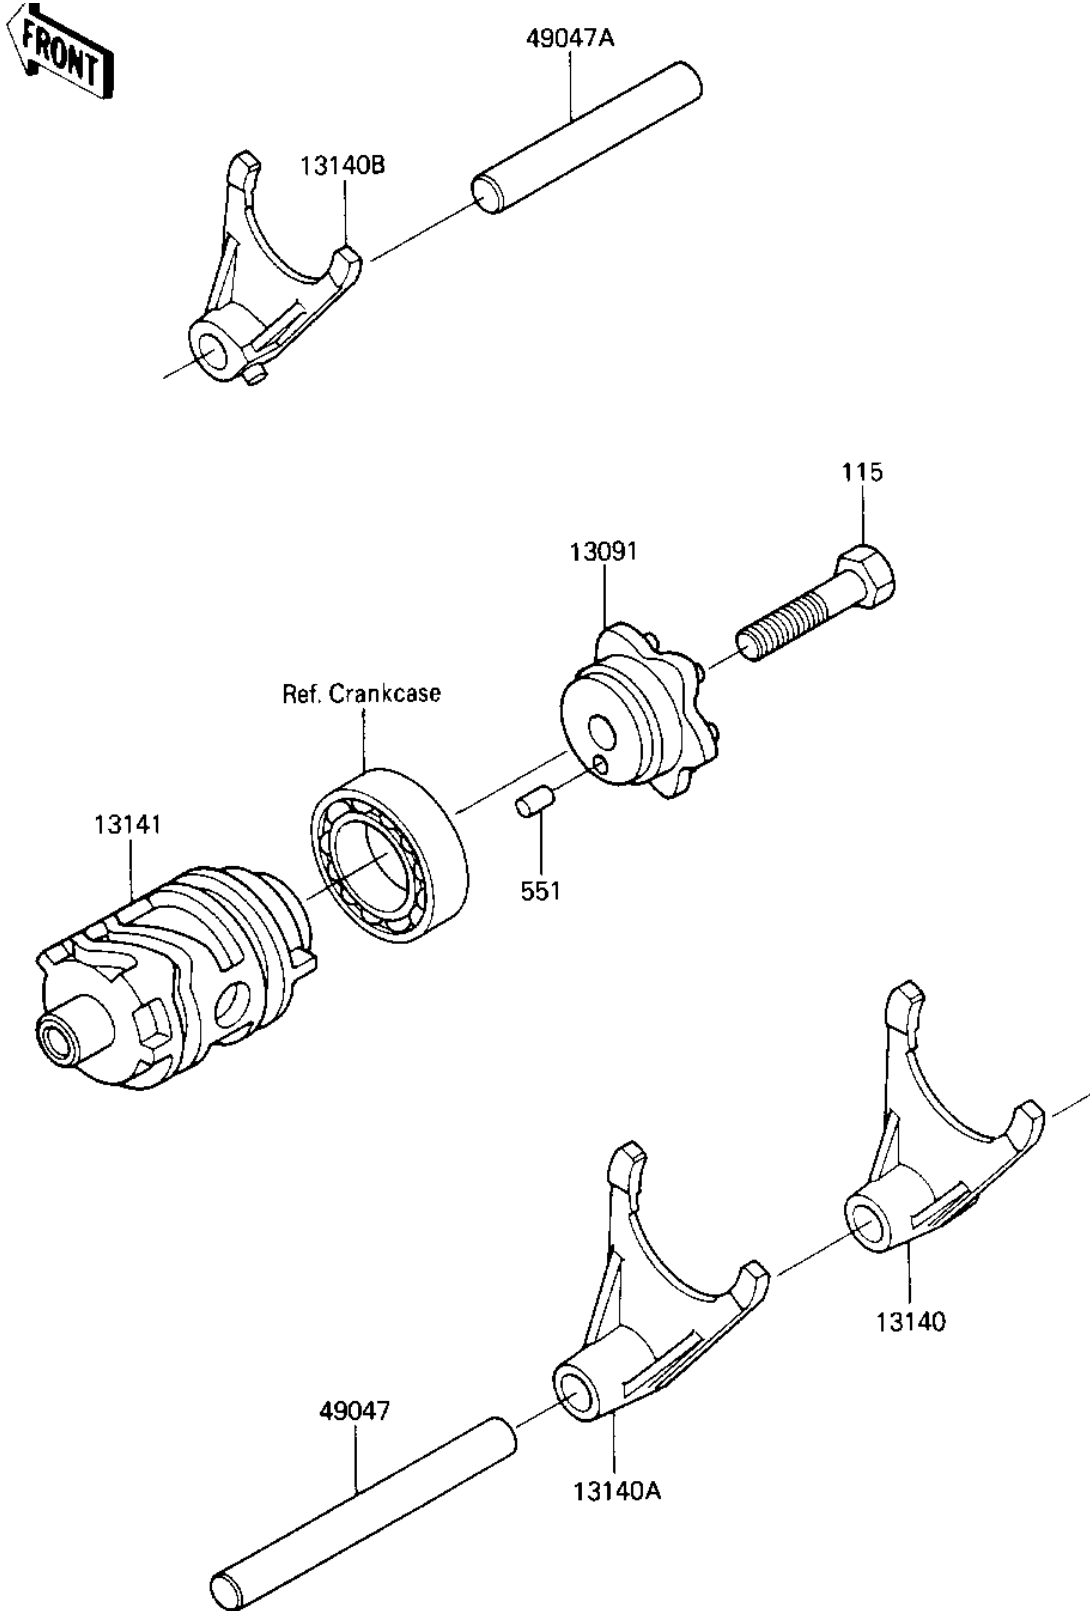

# 1987 Tecate PARTS DIAGRAM

GEAR CHANGE DRUM & FORKS

# 1987 Tecate PARTS LIST

## GEAR CHANGE DRUM & FORKS

ITEM NAME	PART NUMBER	QUANTITY
HOLDER (Ref # 13091)	13091-1427	1
FORK-SHIFT,LOW (Ref # 13140)	13140-1071	1
FORK-SHIFT,2ND&3RD (Ref # 13040A)	13140-1072	1
FORK-SHIFT,4TH&TOP (Ref # 13140B)	13140-1073	1
DRUM-CHANGE (Ref # 13141)	13141-1069	1
ROD,SHIFT,10X90 (Ref # 49047)	49047-1009	1
ROD,SHIFT,L=65M/M (Ref # 49047A)	49047-1011	1
BOLT-SMALL-UPSET 8X25 (Ref # 115)	115G0825	1
PIN,DOWEL,4X8 (Ref # 551)	551A0408	1