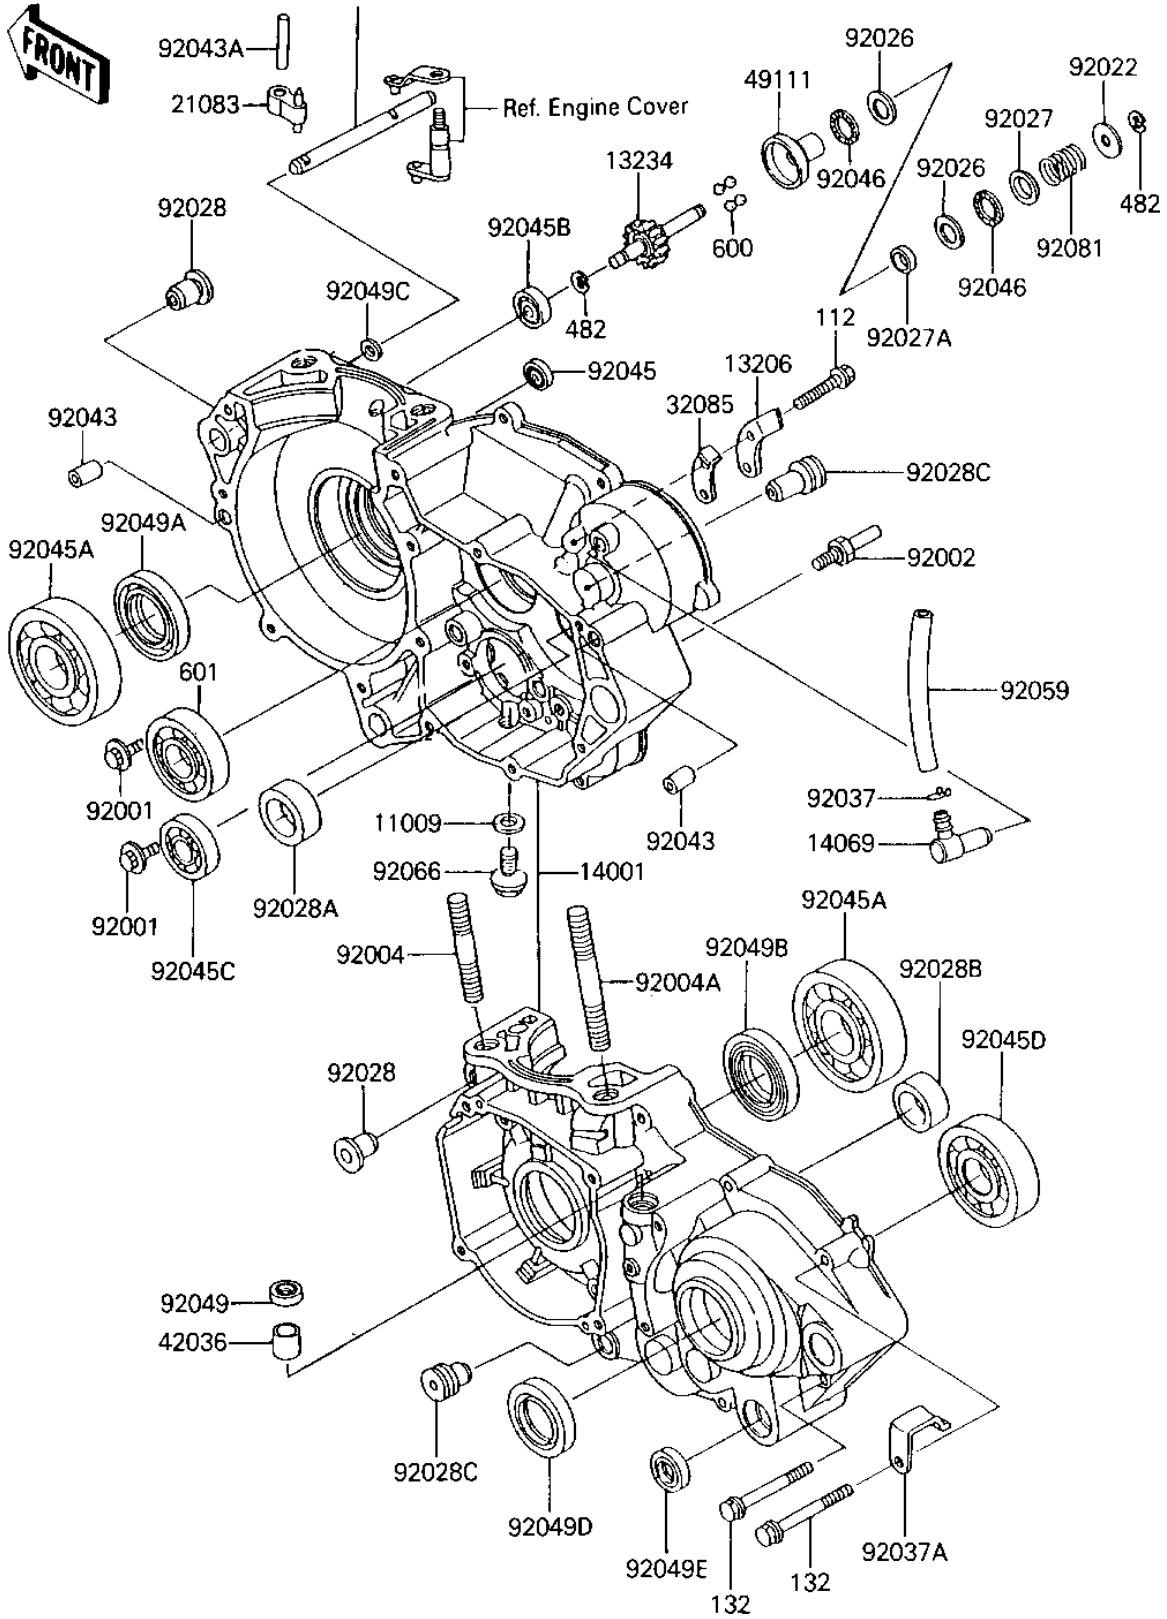

1987 Tecate PARTS DIAGRAM

CRANKCASE

1987 Tecate PARTS LIST

CRANKCASE

ITEM NAME	PART NUMBER	QUANTITY
GASKET CHECK VALVE (Ref # 11009)	92065-058	1
GUIDE-KICK (Ref # 13206)	13206-1052	1
SHAFT-COMP,GOVERNOR (Ref # 13234)	13234-1061	1
SET-CRANKCASE (Ref # 14001)	14001-5206	1
BREATHER (Ref # 14069)	14069-003	1
ARM (Ref # 21083)	21083-1058	1
STOPPER,KICKSTARTER (Ref # 32085)	32085-1016	1
SLEEVE (Ref # 42036)	42036-1177	1
ROD-GOVERNOR (Ref # 49046)	49046-1055	1
HOLDER-GOVERNOR WEIGH (Ref # 49111)	49111-1051	1
BOLT,W/WASHER,6X14 (Ref # 92001)	92001-1829	4
BOLT,8X15 (Ref # 92002)	92002-1601	1
STUD,10X35 (Ref # 92004)	92004-1063	2
STUD,10X45 (Ref # 92004A)	92004-1065	2
WASHER,8.3X28X1.6 (Ref # 92022)	92022-1634	1
SPACER,15X28X1 (Ref # 92026)	92026-1238	2
COLLAR (Ref # 92027)	92027-1838	1
COLLAR,15.2X17X4 (Ref # 92027A)	92027-1839	1
BUSHING,CRANKCASE (Ref # 92028)	92028-1133	2
BUSHING (Ref # 92028A)	92028-131	1
BUSHING (Ref # 92028B)	92028-132	1
BUSHING (Ref # 92028C)	92028-1366	2
CLAMP FUEL PIPE (Ref # 92037)	92037-010	1
CLAMP,HARNESS (Ref # 92037A)	92037-1318	1
PIN-DOWEL (Ref # 92043)	92042-007	2
PIN,4X32 (Ref # 92043A)	92043-1258	1
BEARING-BALL (Ref # 92045)	92045-1211	1
BEARING,BALL,#6305SH2 (Ref # 92045A)	92045-1024	2
BEARING-BALL (Ref # 92045B)	92045-1212	1