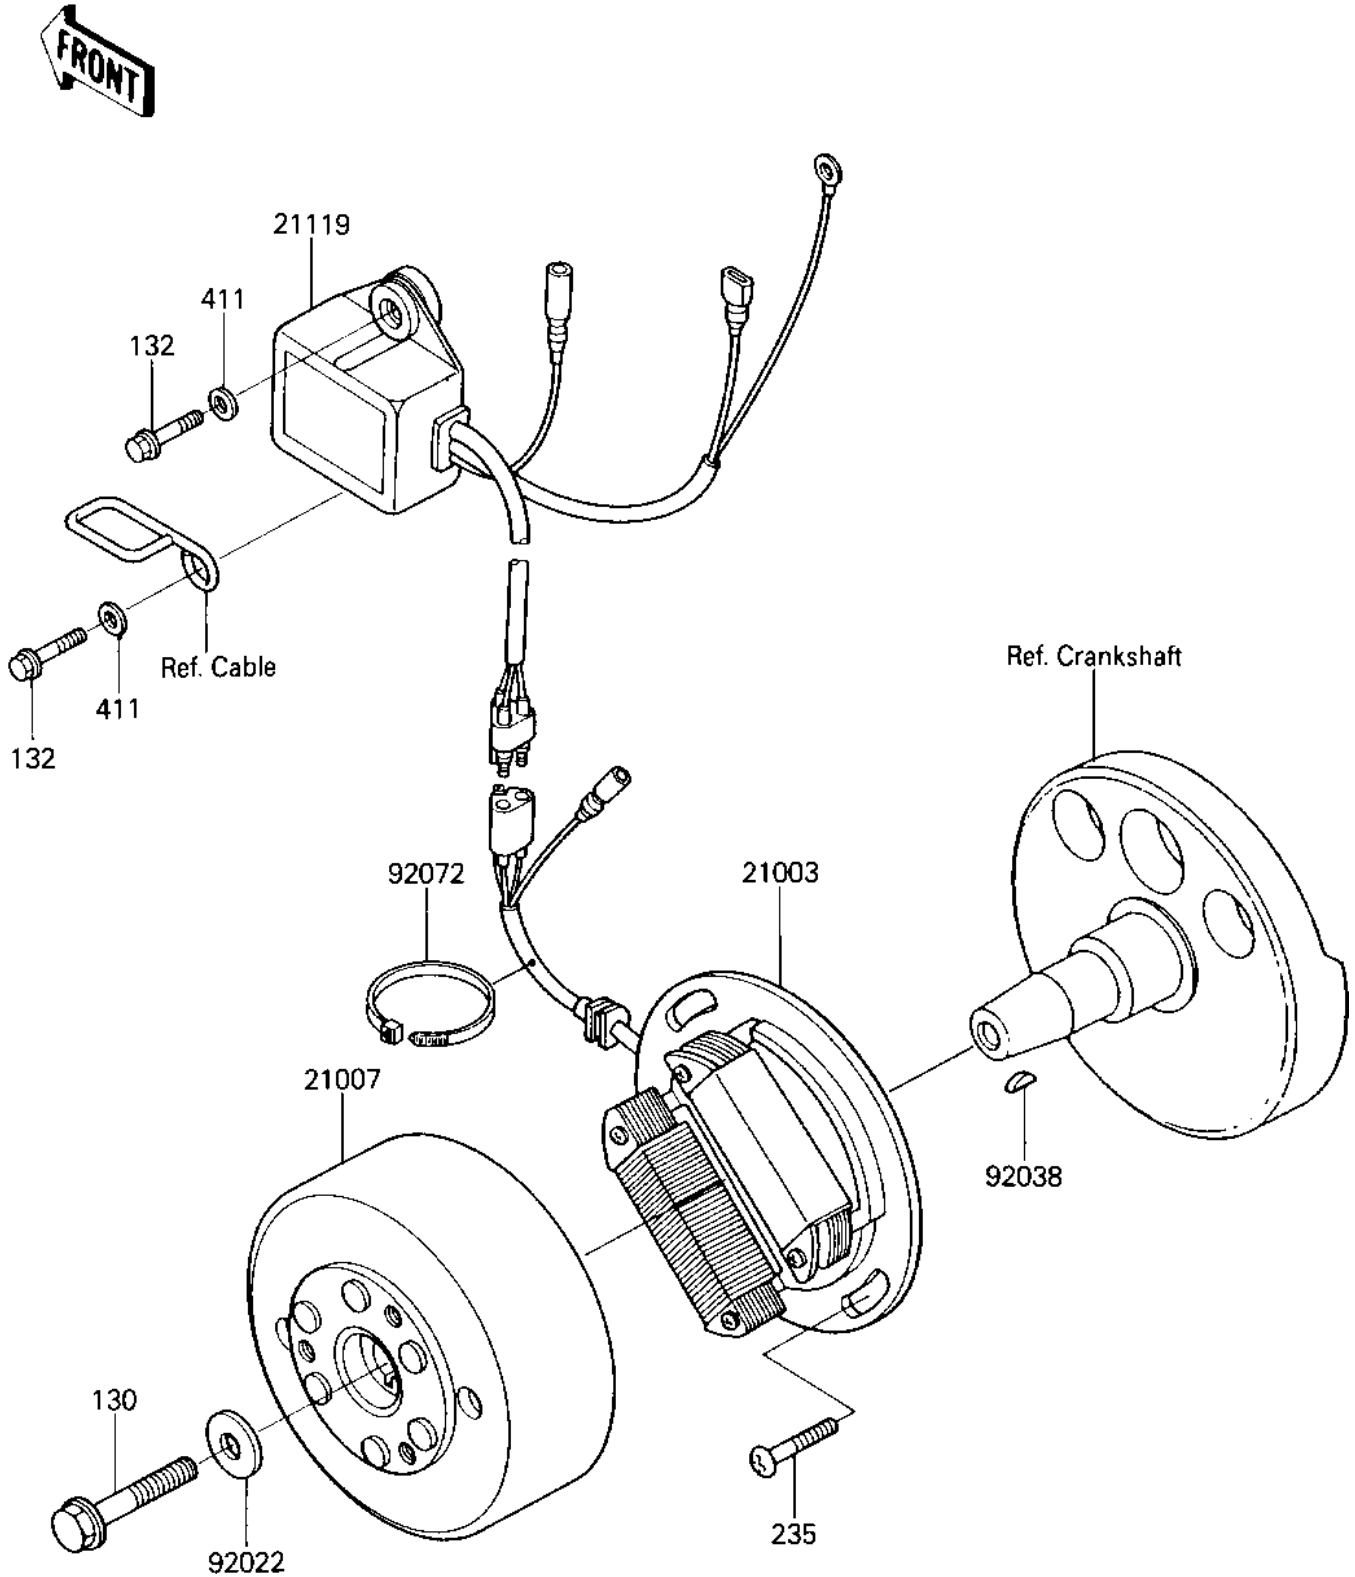

# 1987 Tecate PARTS DIAGRAM

IGNITION/GENERATOR

# 1987 Tecate PARTS LIST

## IGNITION/GENERATOR

ITEM NAME	PART NUMBER	QUANTITY
STATOR (Ref # 21003)	21003-1177	1
ROTOR (Ref # 21007)	21007-1143	1
IGNITER (Ref # 21119)	21119-1074	1
WASHER,PLAIN,8MM (Ref # 92022)	92022-276	1
WOODRUFF KEY (Ref # 92038)	92038-001	1
BAND (Ref # 92072)	92072-3505	1
BOLT-FLANGED,8X40 (Ref # 130)	130P0840	1
BOLT-FLANGED-SMALL (Ref # 132)	132G0620	2
SCREW-PAN-WP-CROS (Ref # 235)	235B0616	2
WASHER PLAIN 6MM (Ref # 411)	411B0600	2