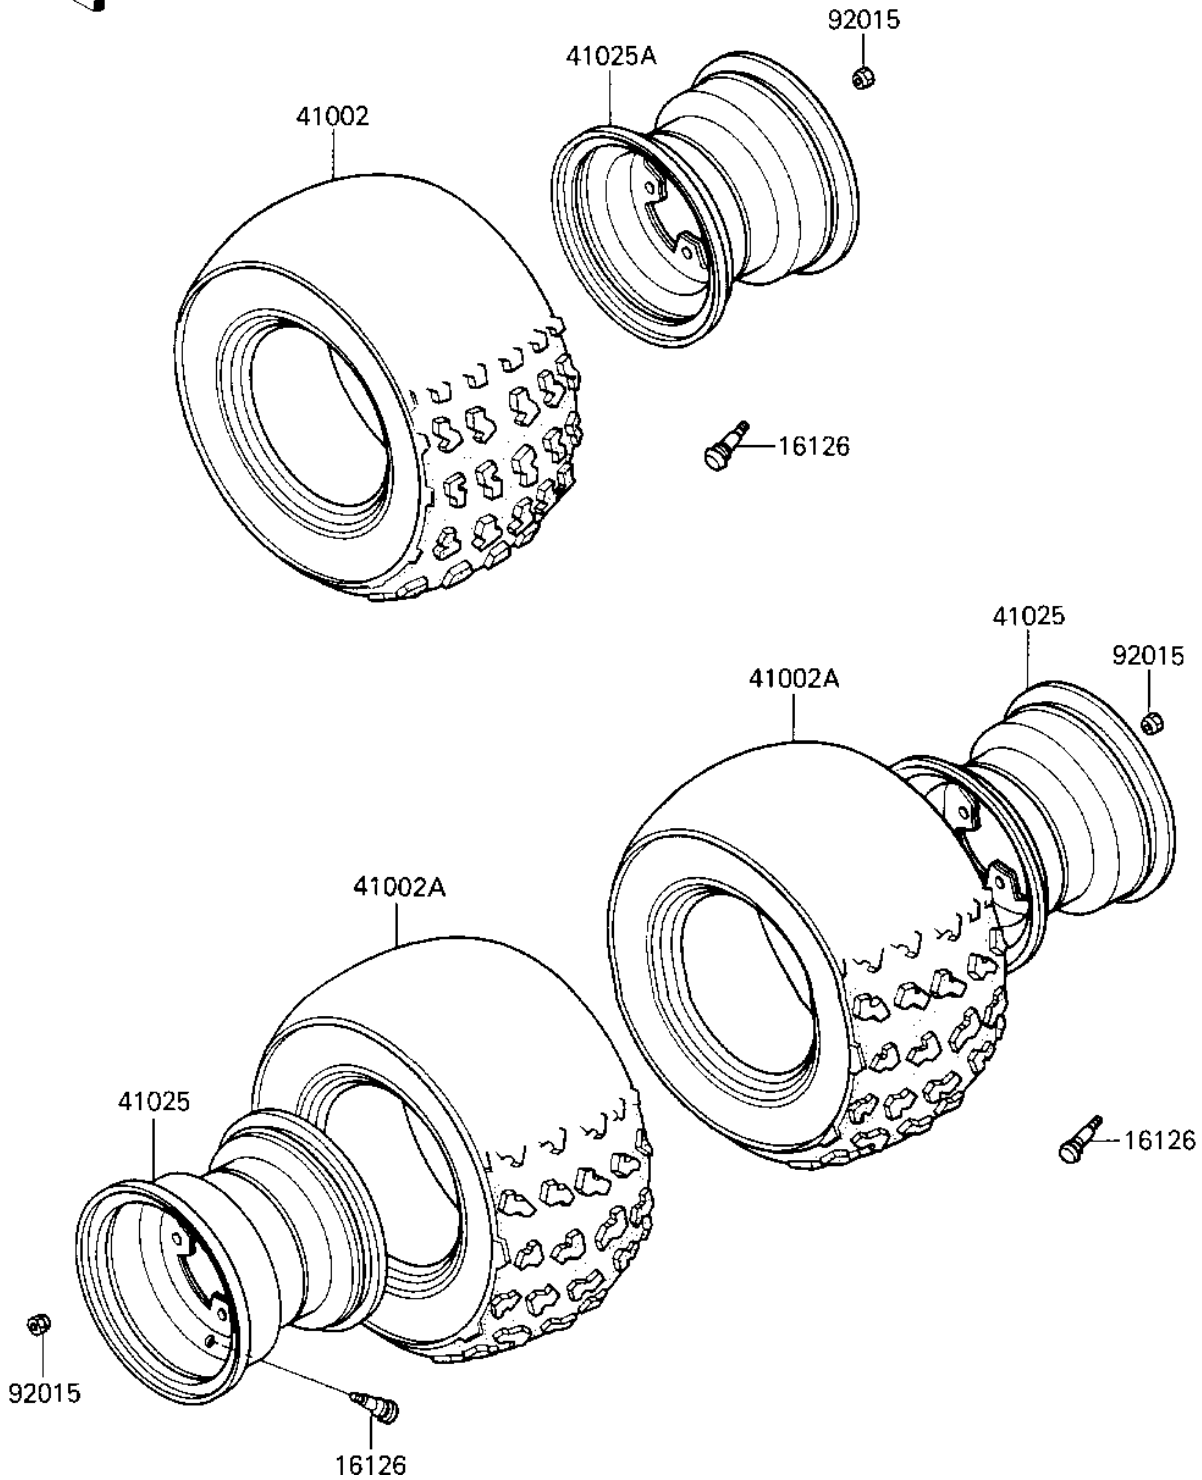

# 1987 Tecate PARTS DIAGRAM

WHEELS/TIRES

12210-0147

# 1987 Tecate PARTS LIST

## WHEELS/TIRES

ITEM NAME	PART NUMBER	QUANTITY
VALVE,TIRE (Ref # 16126)	16126-4001	3
TIRE,FR,23X9.00-11,KT (Ref # 41002)	41002-1549	1
TIRE,RR,20X11.00-10,K (Ref # 41002A)	41002-1550	2
RIM,RR 10X85 G SILVER (Ref # 41025)	41025-1151-F2	2
RIM FR 7.00X11 G SVLR (Ref # 41025A)	41025-1172-F2	1
NUT,10MM (Ref # 92015)	92015-1415	12